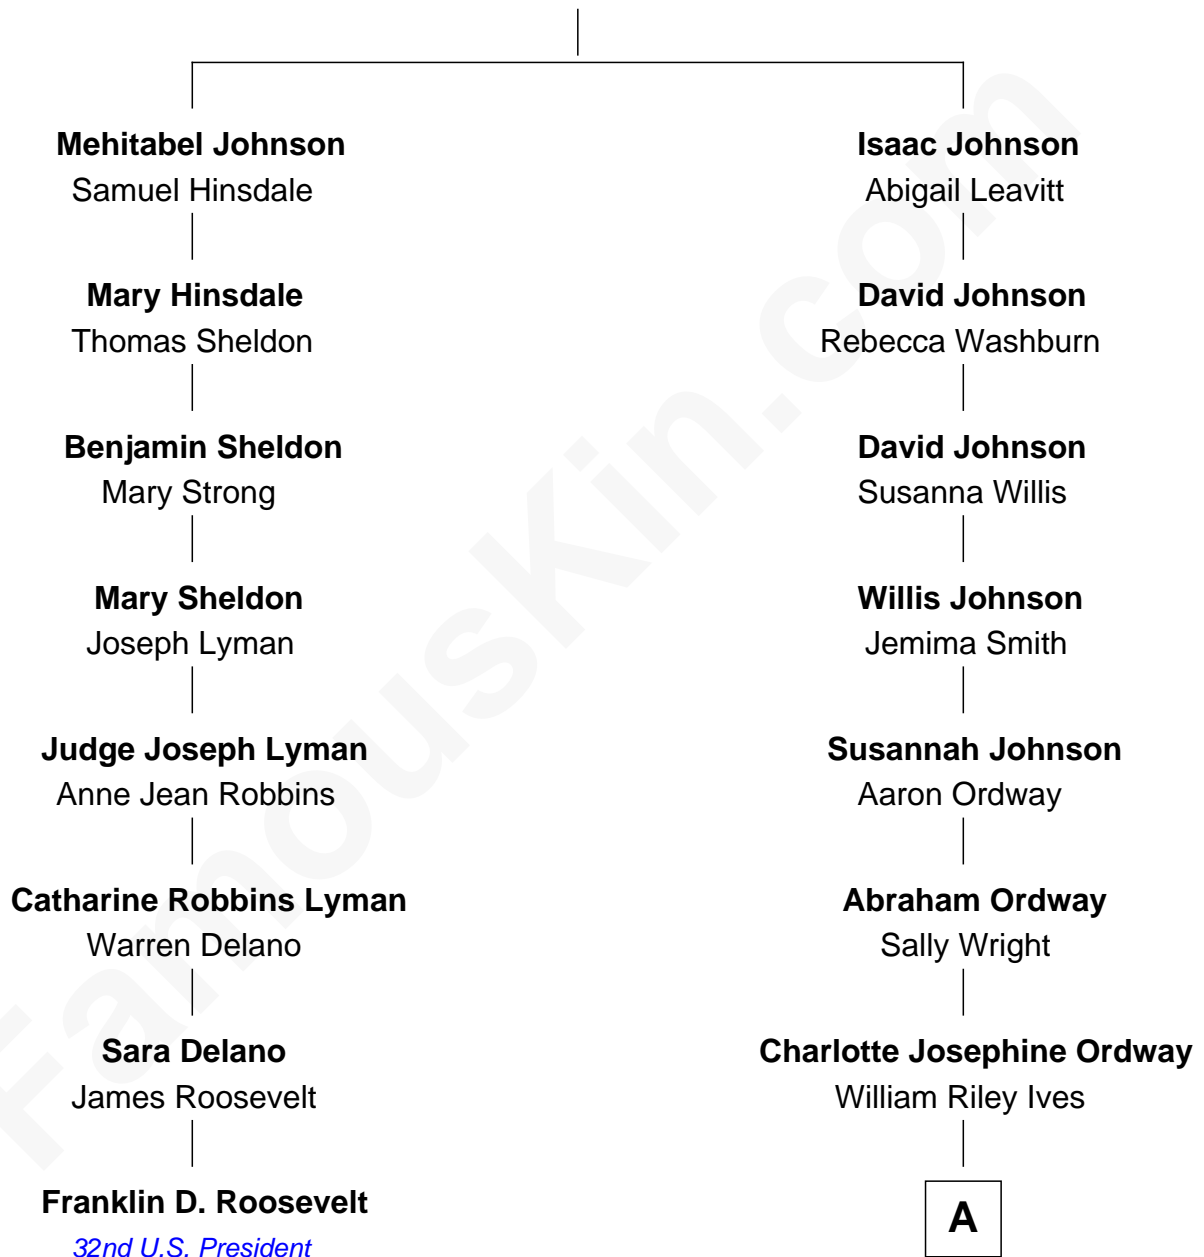

**FamousKin.com**  
**Relationship Chart of**  
**Franklin D. Roosevelt**  
*32nd U.S. President*

7th cousin 1 time removed of

**Burl Ives**  
*Singer and Actor*

**Humphrey Johnson**  
 Ellen Cheney

**A**

Levi Franklin Ives

Cordellia White

**Burl Ives**

*Singer and Actor*

FamousKin.com