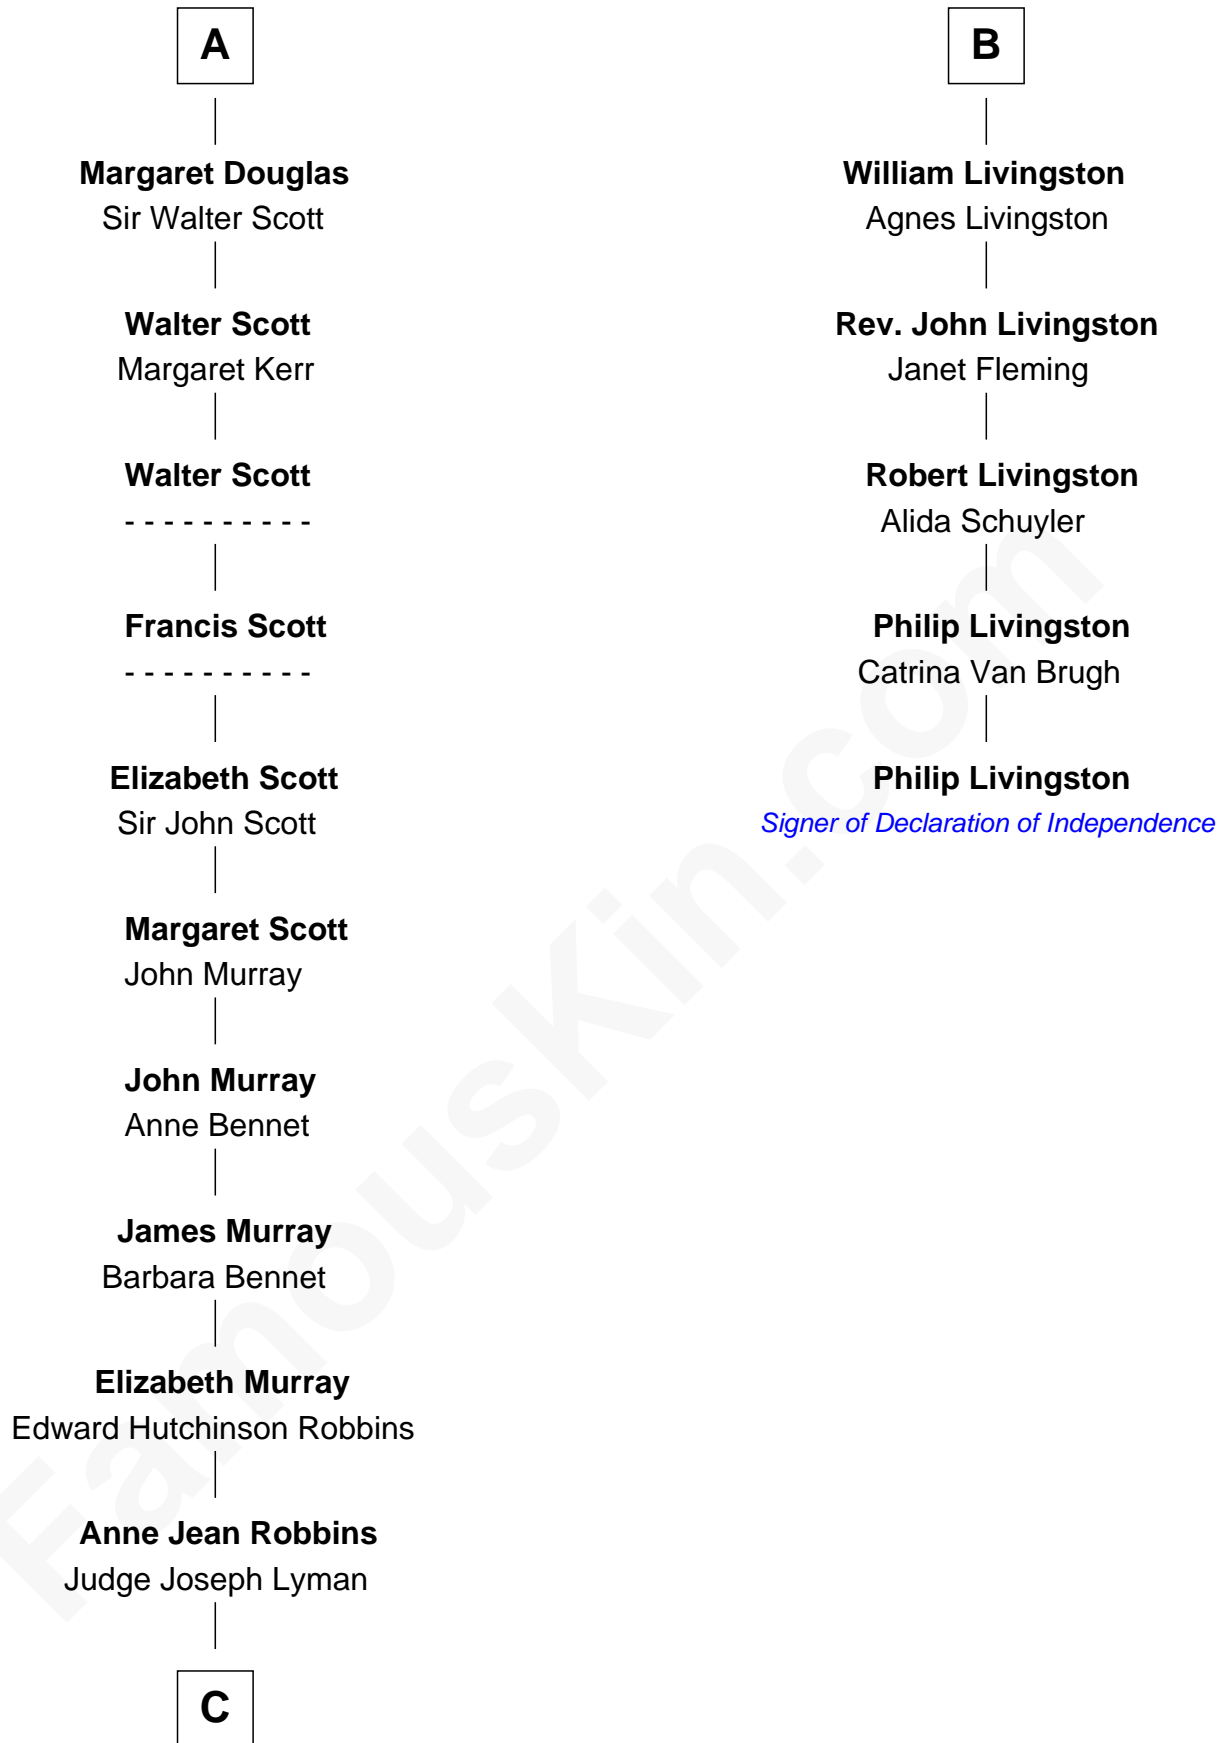

**FamousKin.com**  
**Relationship Chart of**  
**Franklin D. Roosevelt**  
*32nd U.S. President*

11th cousin 8 times removed of

**Philip Livingston**  
*Signer of the Declaration of Independence*

**C**

—  
**Catharine Robbins Lyman**

Warren Delano

—  
**Sara Delano**

James Roosevelt

—  
**Franklin D. Roosevelt**

*32nd U.S. President*

FamousKin.com