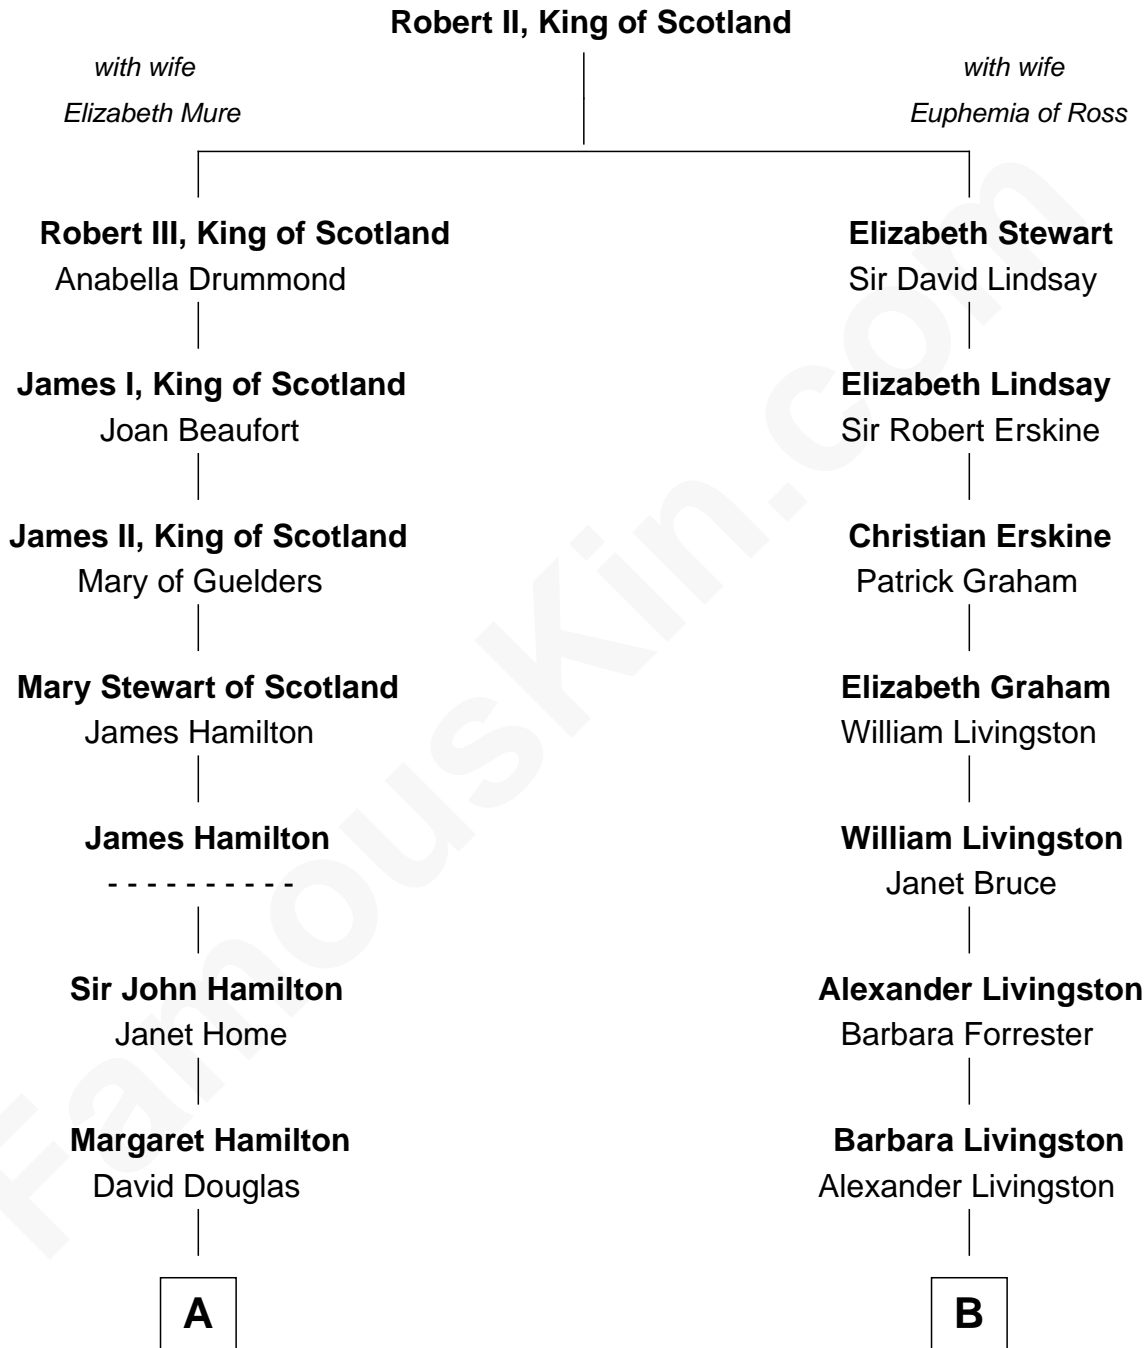

**FamousKin.com**  
**Relationship Chart of**  
**Franklin D. Roosevelt**  
*32nd U.S. President*

11th cousin 8 times removed of

**Philip Livingston**  
*Signer of the Declaration of Independence*

**C**

—  
**Catharine Robbins Lyman**

Warren Delano

—  
**Sara Delano**

James Roosevelt

—  
**Franklin D. Roosevelt**

*32nd U.S. President*

FamousKin.com