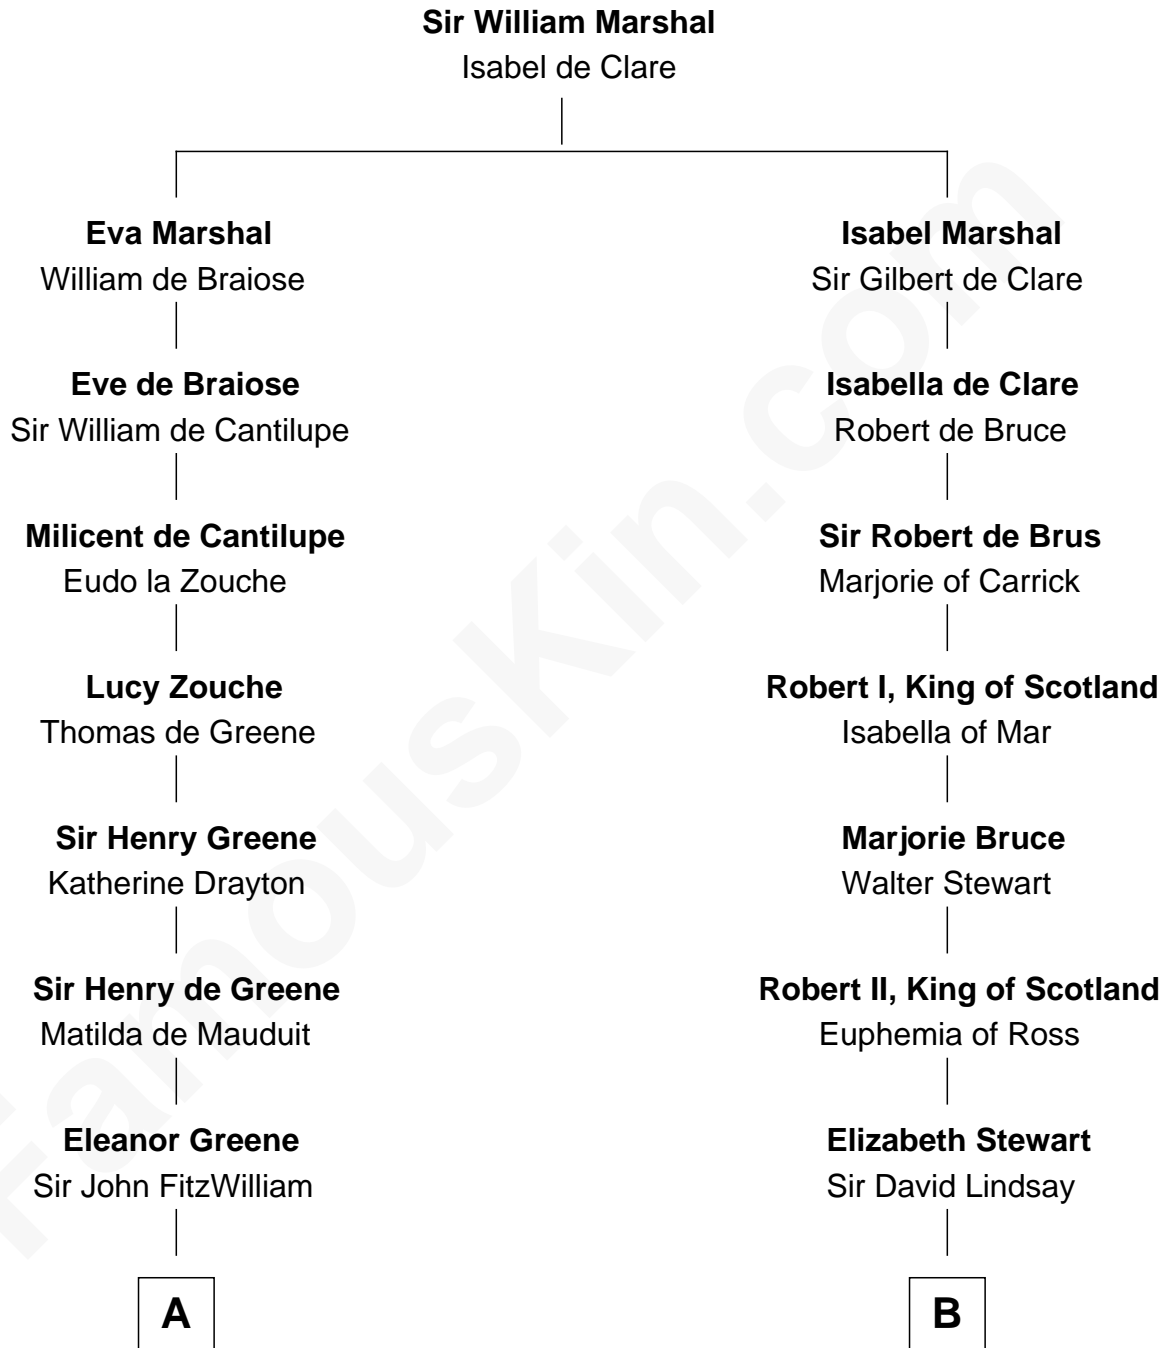

**FamousKin.com**  
**Relationship Chart of**  
**Franklin D. Roosevelt**  
*32nd U.S. President*

17th cousin 4 times removed of

**Philip Livingston**  
*Signer of the Declaration of Independence*

**C**

Rebecca Smith

John Aspinwall

John Aspinwall

Susan Howland

Mary Rebecca Aspinwall

Isaac Daniel Roosevelt

James Roosevelt

Sara Delano

Franklin D. Roosevelt

*32nd U.S. President*

FamousKin.com