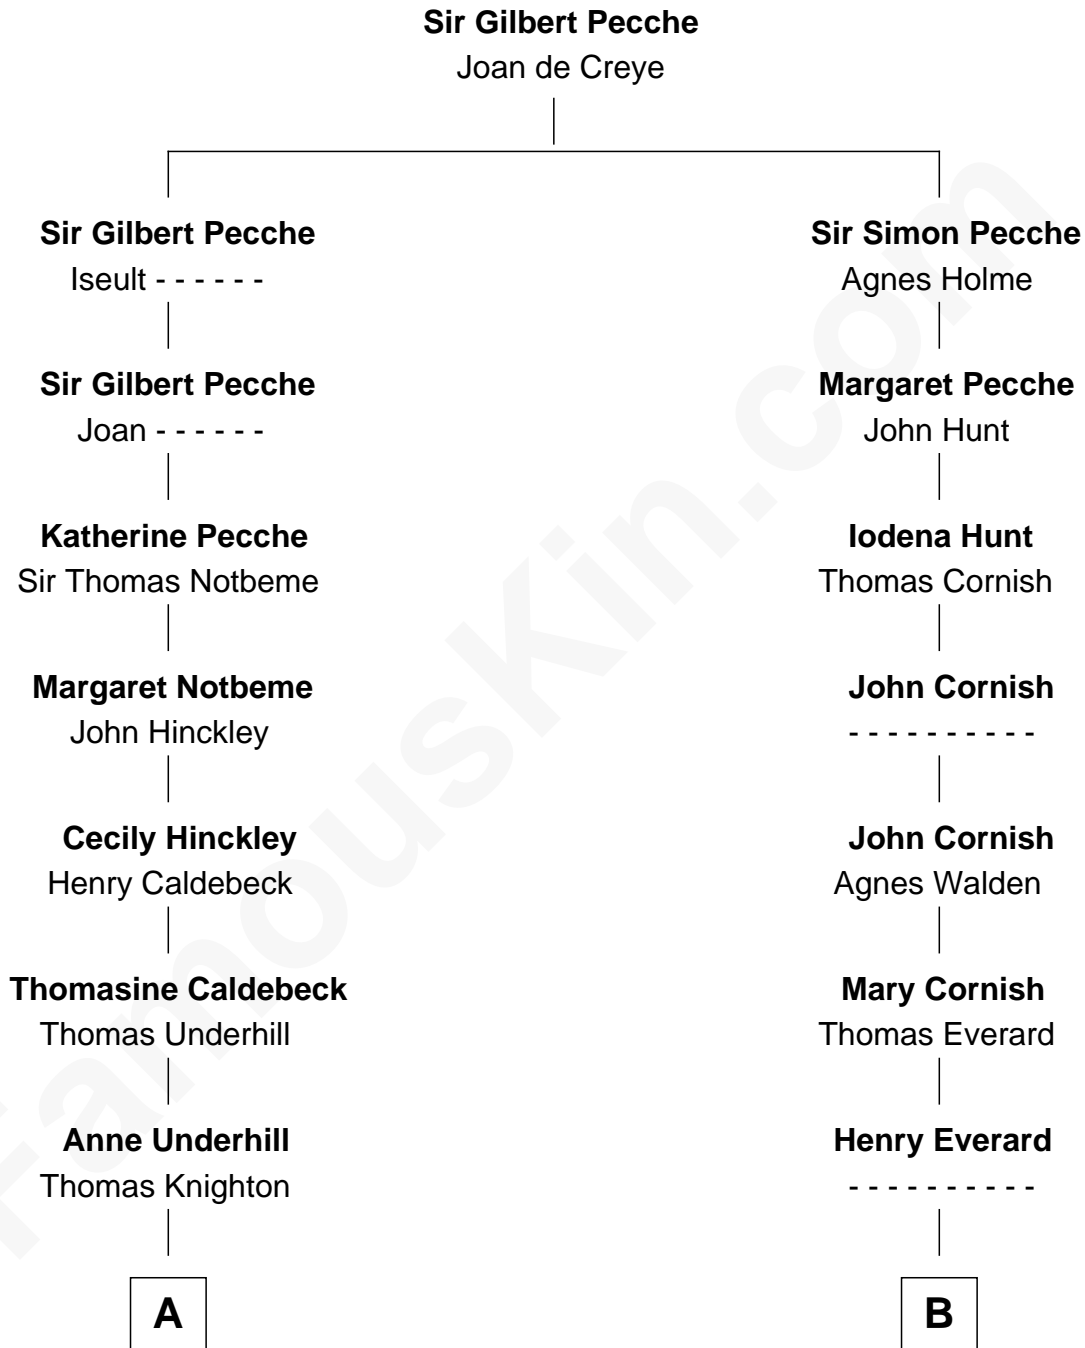

FamousKin.com
Relationship Chart of
Franklin D. Roosevelt
32nd U.S. President

18th cousin 1 time removed of
Leverett Saltonstall
55th Governor of Massachusetts

C

Isaac Daniel Roosevelt
Mary Rebecca Aspinwall

James Roosevelt
Sara Delano

Franklin D. Roosevelt
32nd U.S. President

D

Eleanor Brooks
Richard Middlecott Saltonstall

Leverett Saltonstall
55th Governor of Massachusetts

FamousKin.com