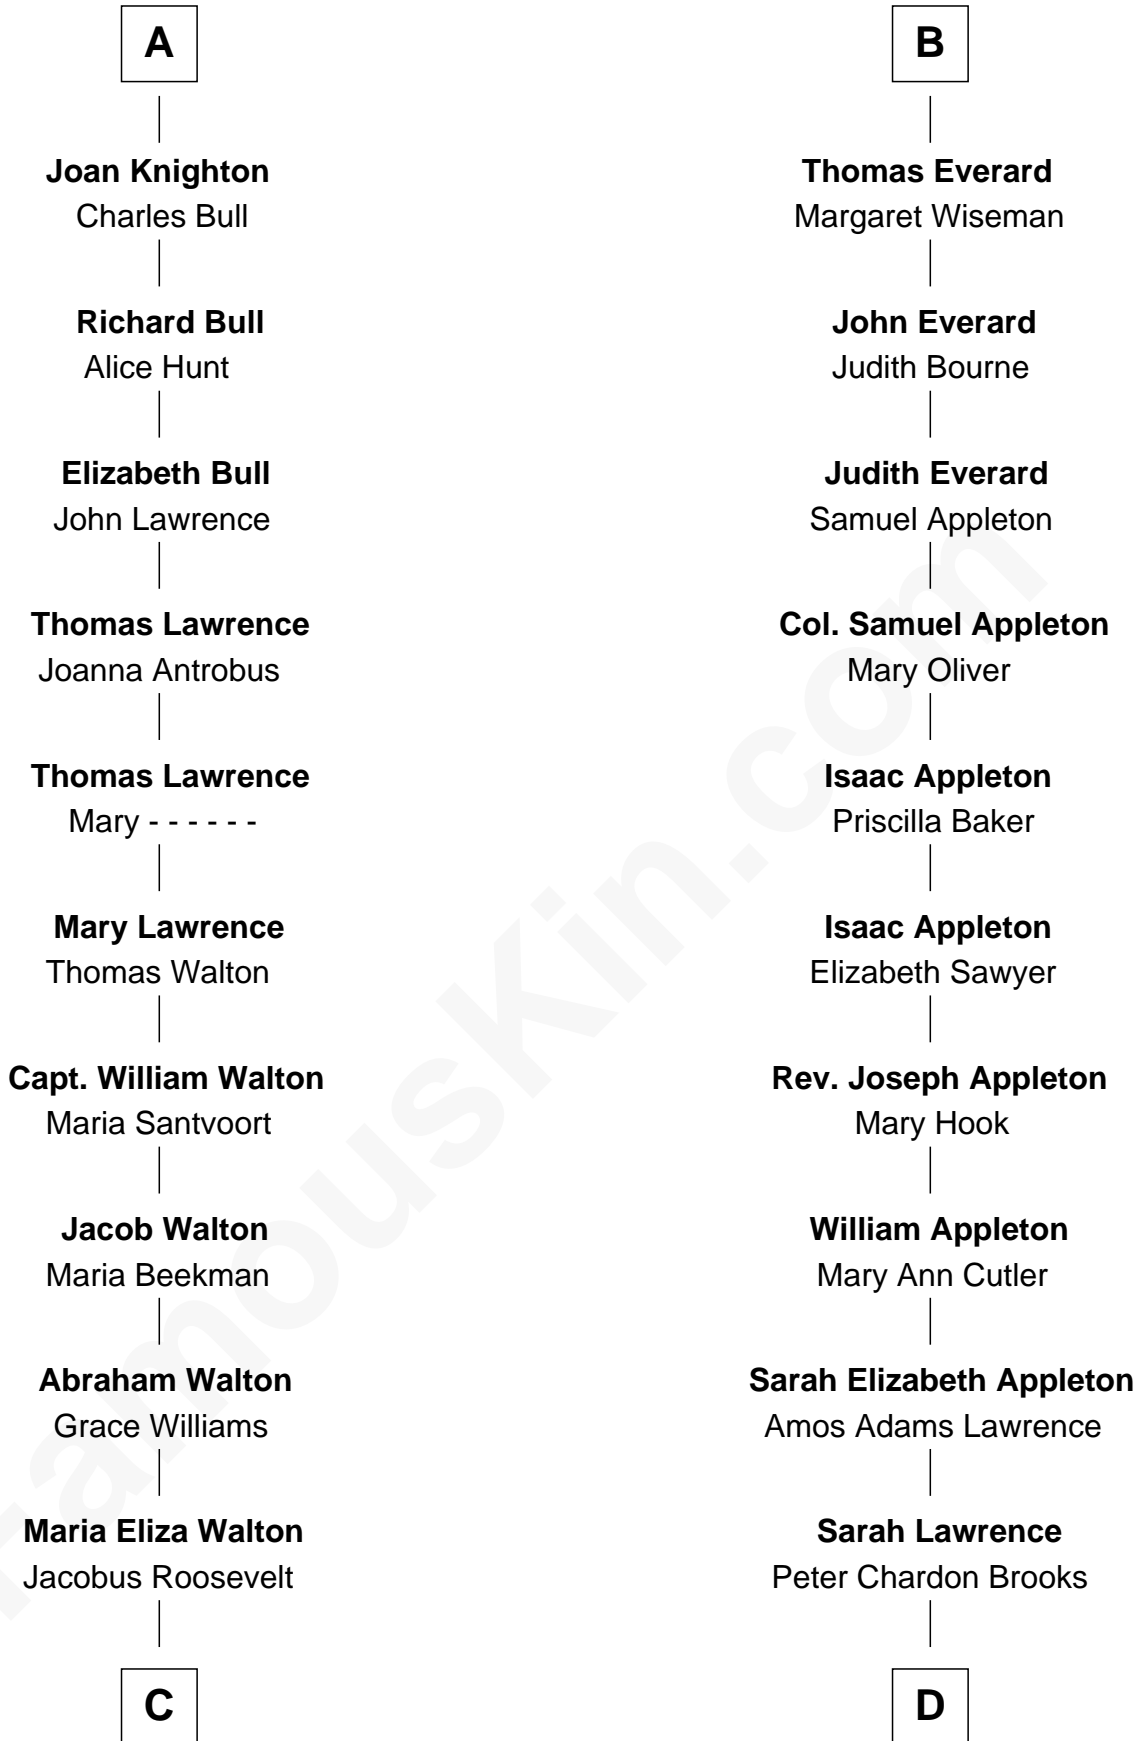

FamousKin.com
Relationship Chart of
Franklin D. Roosevelt
32nd U.S. President

18th cousin 1 time removed of
Leverett Saltonstall
55th Governor of Massachusetts

C

Isaac Daniel Roosevelt
Mary Rebecca Aspinwall

James Roosevelt
Sara Delano

Franklin D. Roosevelt
32nd U.S. President

D

Eleanor Brooks
Richard Middlecott Saltonstall

Leverett Saltonstall
55th Governor of Massachusetts

FamousKin.com