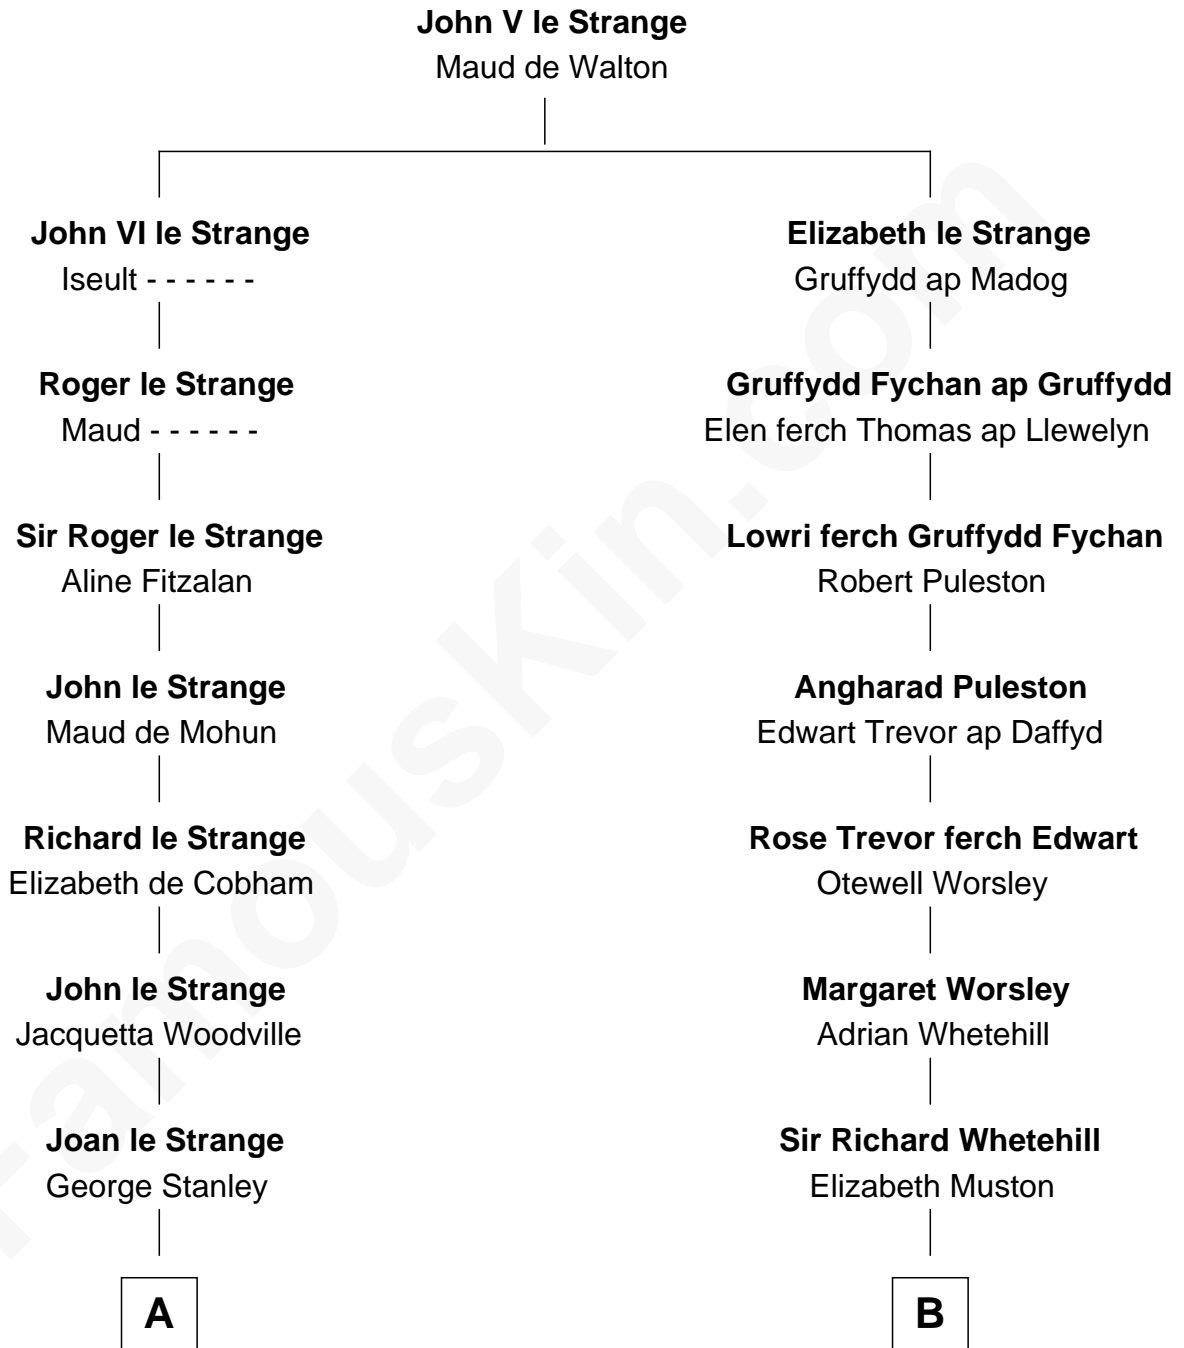

FamousKin.com
Relationship Chart of
Franklin D. Roosevelt
32nd U.S. President

18th cousin 3 times removed of
Leverett Saltonstall
55th Governor of Massachusetts

C

Rebecca Smith

John Aspinwall

John Aspinwall

Susan Howland

Mary Rebecca Aspinwall

Isaac Daniel Roosevelt

James Roosevelt

Sara Delano

Franklin D. Roosevelt

32nd U.S. President

D

Eleanor Brooks

Richard Middlecott Saltonstall

Leverett Saltonstall

55th Governor of Massachusetts

FamousKin.com