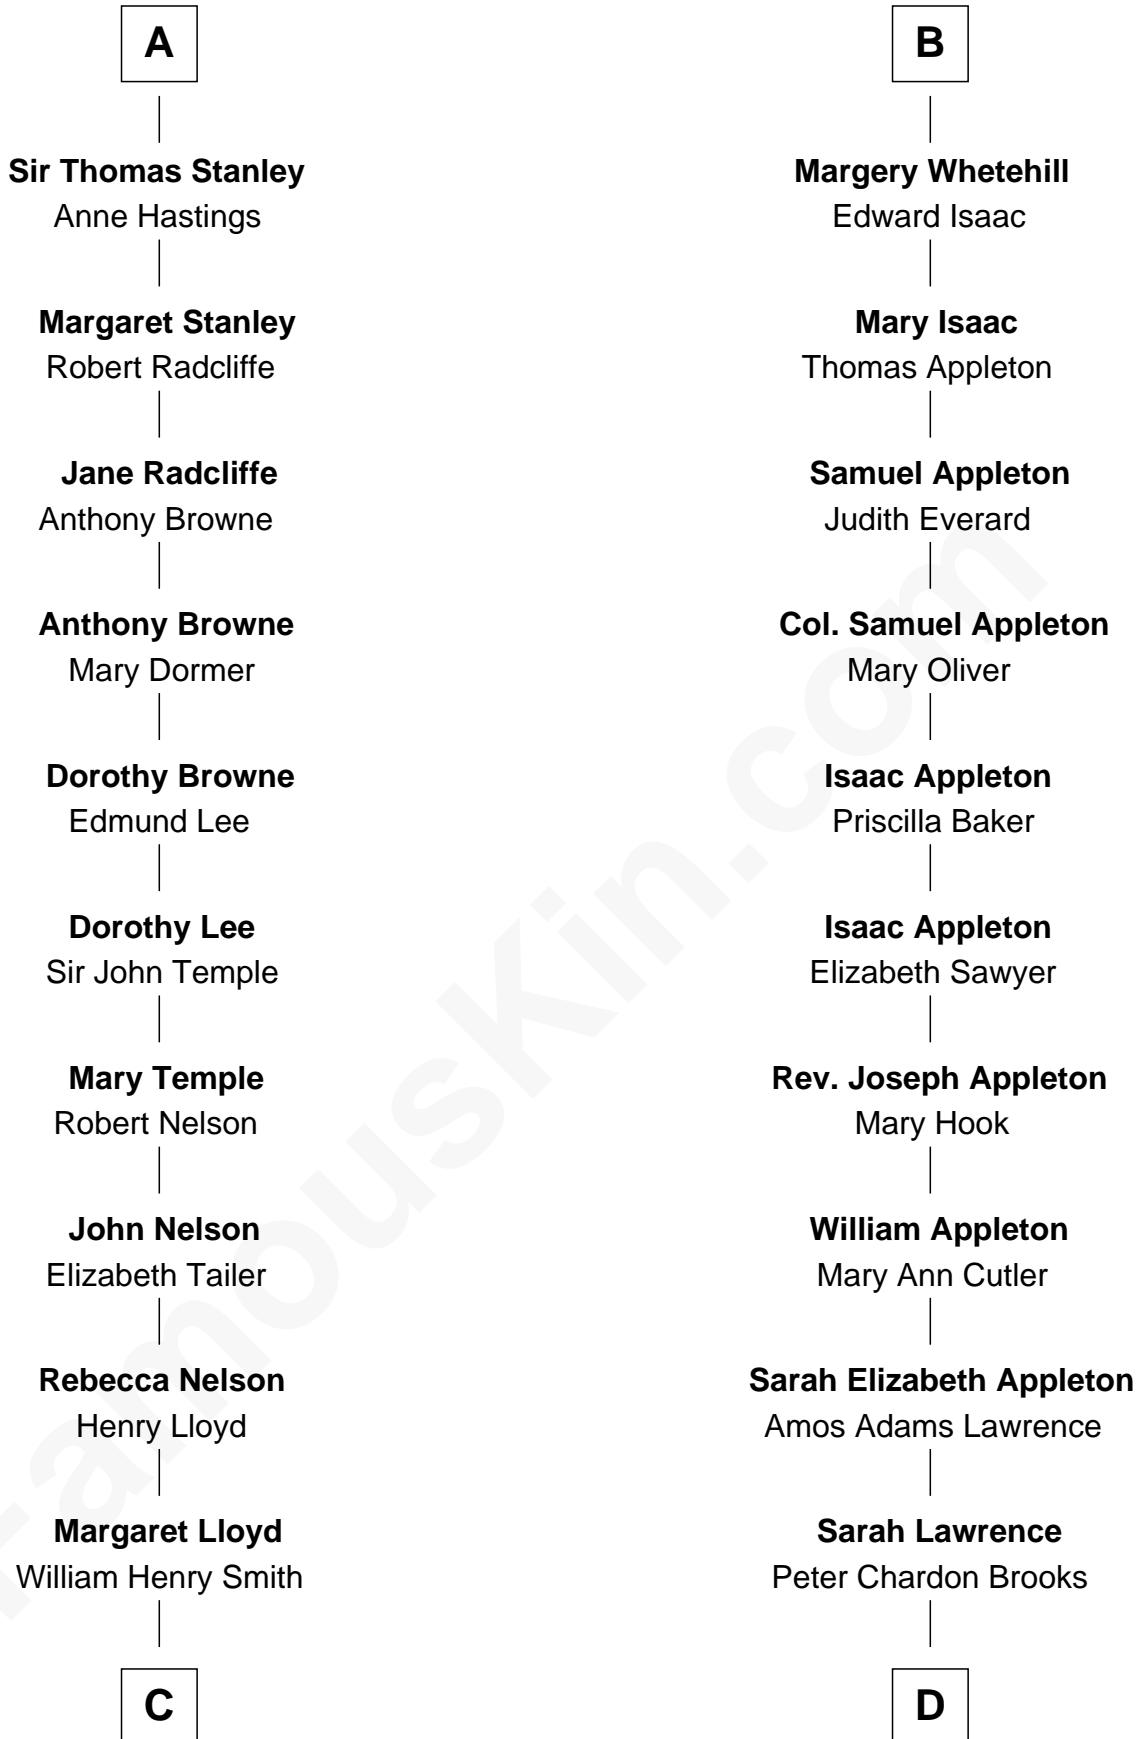

FamousKin.com
Relationship Chart of
Franklin D. Roosevelt
32nd U.S. President

18th cousin 3 times removed of
Leverett Saltonstall
55th Governor of Massachusetts

C

Rebecca Smith

John Aspinwall

John Aspinwall

Susan Howland

Mary Rebecca Aspinwall

Isaac Daniel Roosevelt

James Roosevelt

Sara Delano

Franklin D. Roosevelt

32nd U.S. President

D

Eleanor Brooks

Richard Middlecott Saltonstall

Leverett Saltonstall

55th Governor of Massachusetts

FamousKin.com