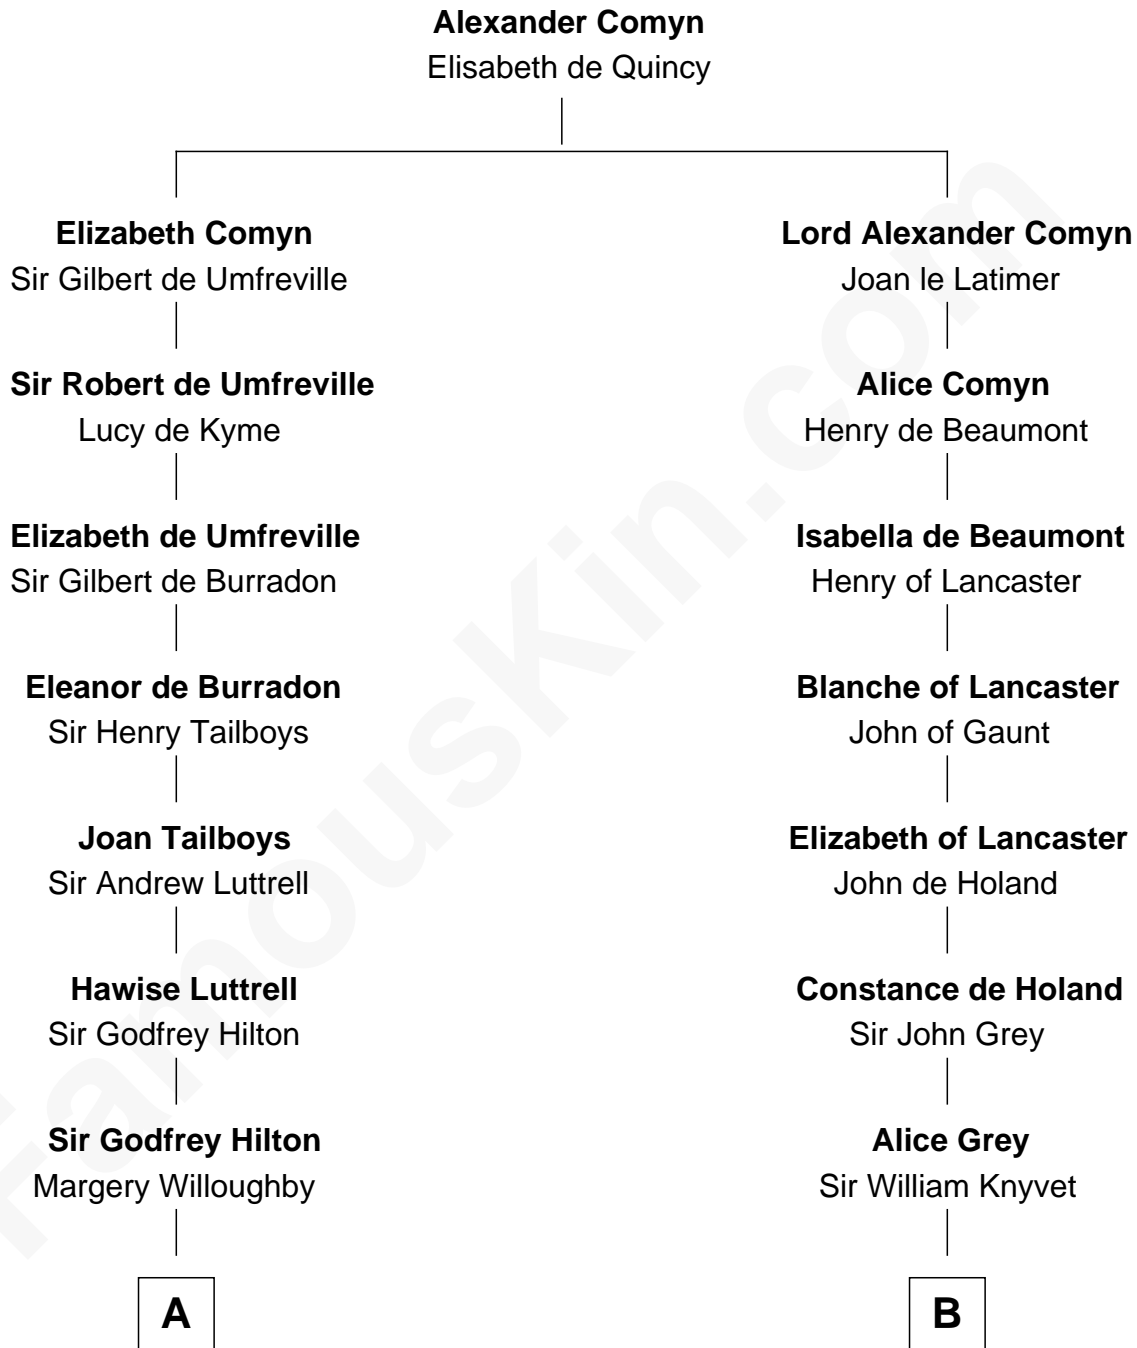

FamousKin.com
Relationship Chart of
Franklin D. Roosevelt
32nd U.S. President

20th cousin of
Leverett Saltonstall
55th Governor of Massachusetts

C

Anne Jean Robbins
Judge Joseph Lyman

Catharine Robbins Lyman
Warren Delano

Sara Delano
James Roosevelt

Franklin D. Roosevelt
32nd U.S. President

D

Leverett Saltonstall
Mary Elizabeth Sanders

Leverett Saltonstall
Rose Smith Lee

Richard Middlecott Saltonstall
Eleanor Brooks

Leverett Saltonstall
55th Governor of Massachusetts