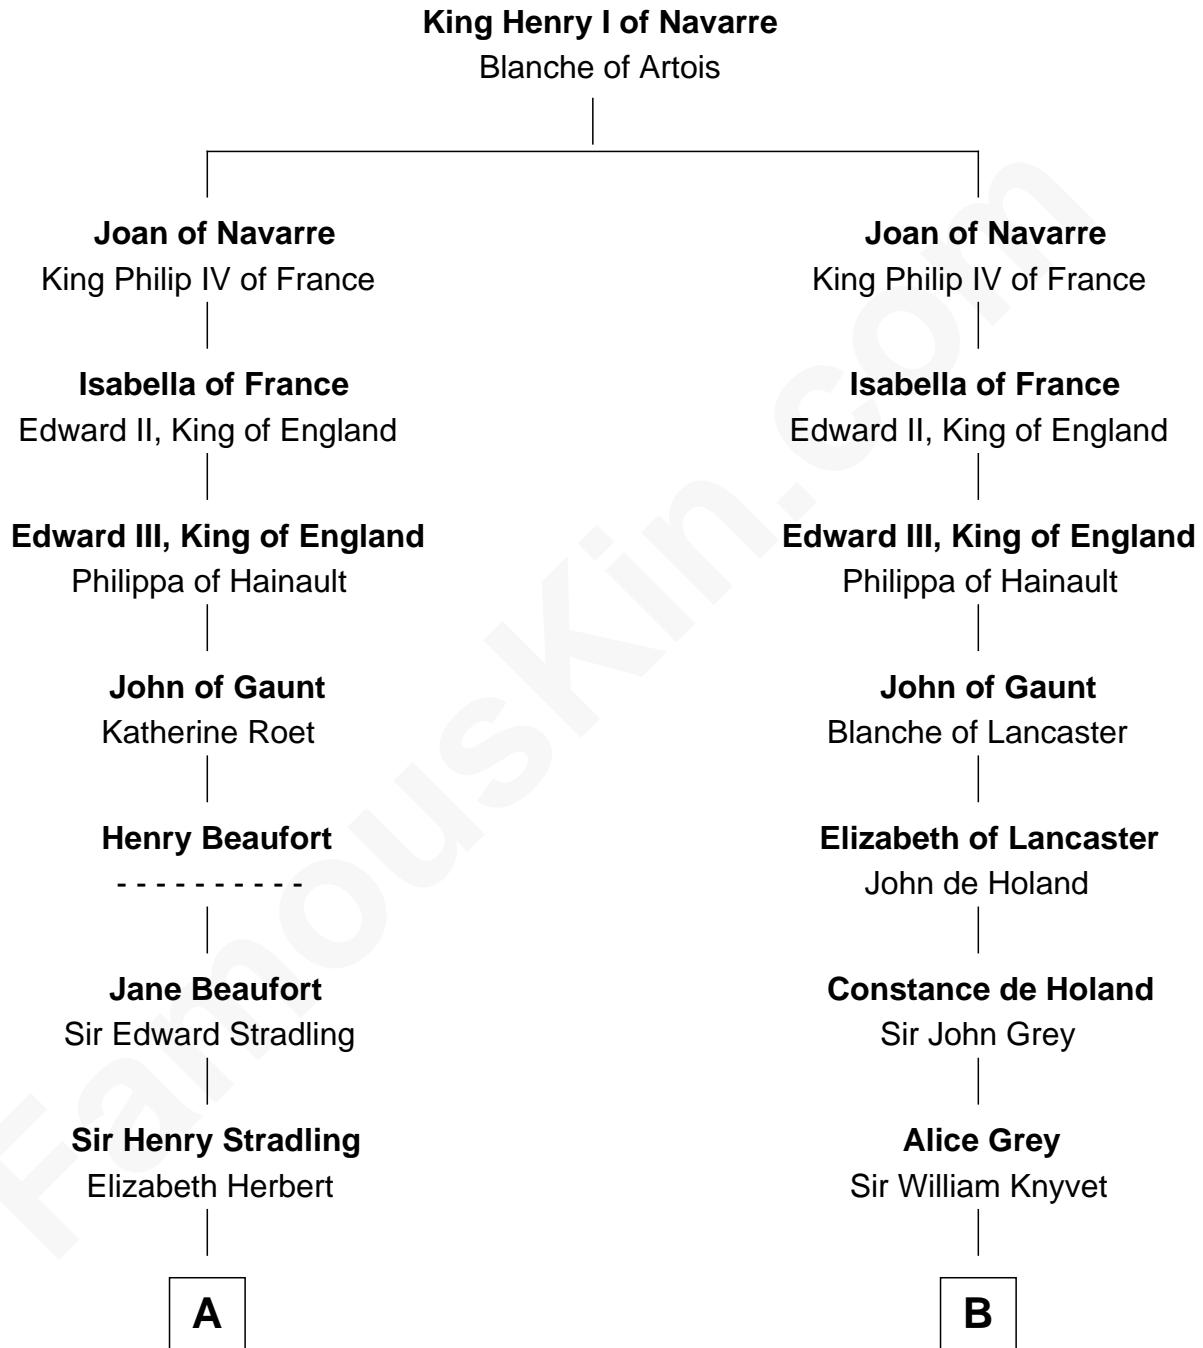

FamousKin.com
Relationship Chart of
Franklin D. Roosevelt
32nd U.S. President

20th cousin 1 time removed of
Leverett Saltonstall
55th Governor of Massachusetts

C

Rebecca Smith

John Aspinwall

John Aspinwall

Susan Howland

Mary Rebecca Aspinwall

Isaac Daniel Roosevelt

James Roosevelt

Sara Delano

Franklin D. Roosevelt

32nd U.S. President

D

Leverett Saltonstall

Mary Elizabeth Sanders

Leverett Saltonstall

Rose Smith Lee

Richard Middlecott Saltonstall

Eleanor Brooks

Leverett Saltonstall

55th Governor of Massachusetts