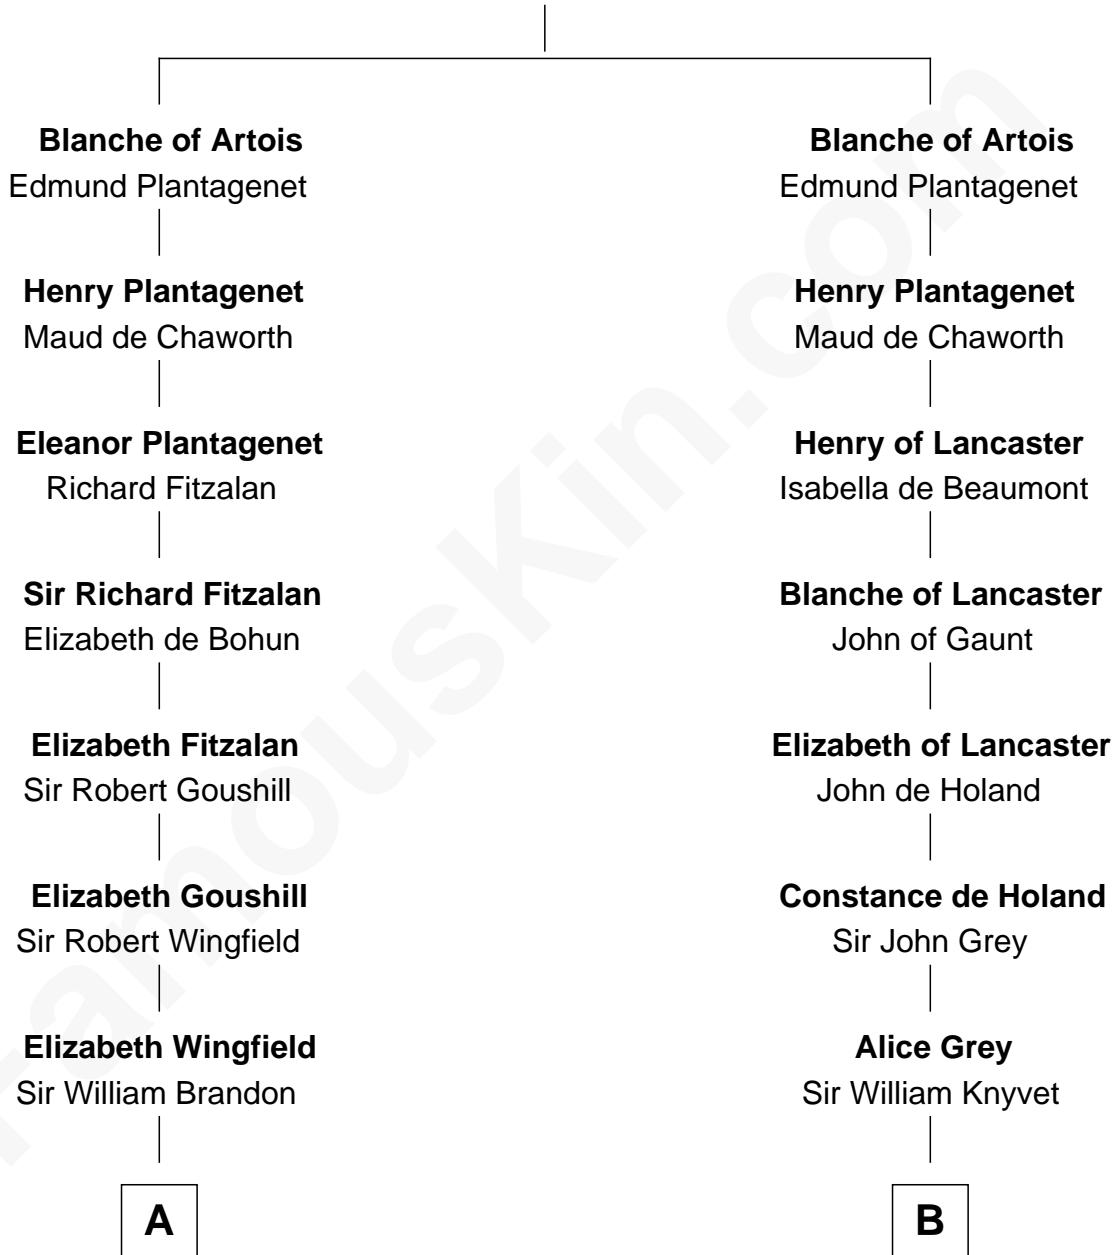

FamousKin.com
Relationship Chart of
Franklin D. Roosevelt
32nd U.S. President

20th cousin of
Leverett Saltonstall
55th Governor of Massachusetts

Robert I, Count of Artois
 Matilda of Brabant

C

Deborah P. Church

Warren Delano

Warren Delano

Catharine Robbins Lyman

Sara Delano

James Roosevelt

Franklin D. Roosevelt

32nd U.S. President

D

Leverett Saltonstall

Mary Elizabeth Sanders

Leverett Saltonstall

Rose Smith Lee

Richard Middlecott Saltonstall

Eleanor Brooks

Leverett Saltonstall

55th Governor of Massachusetts