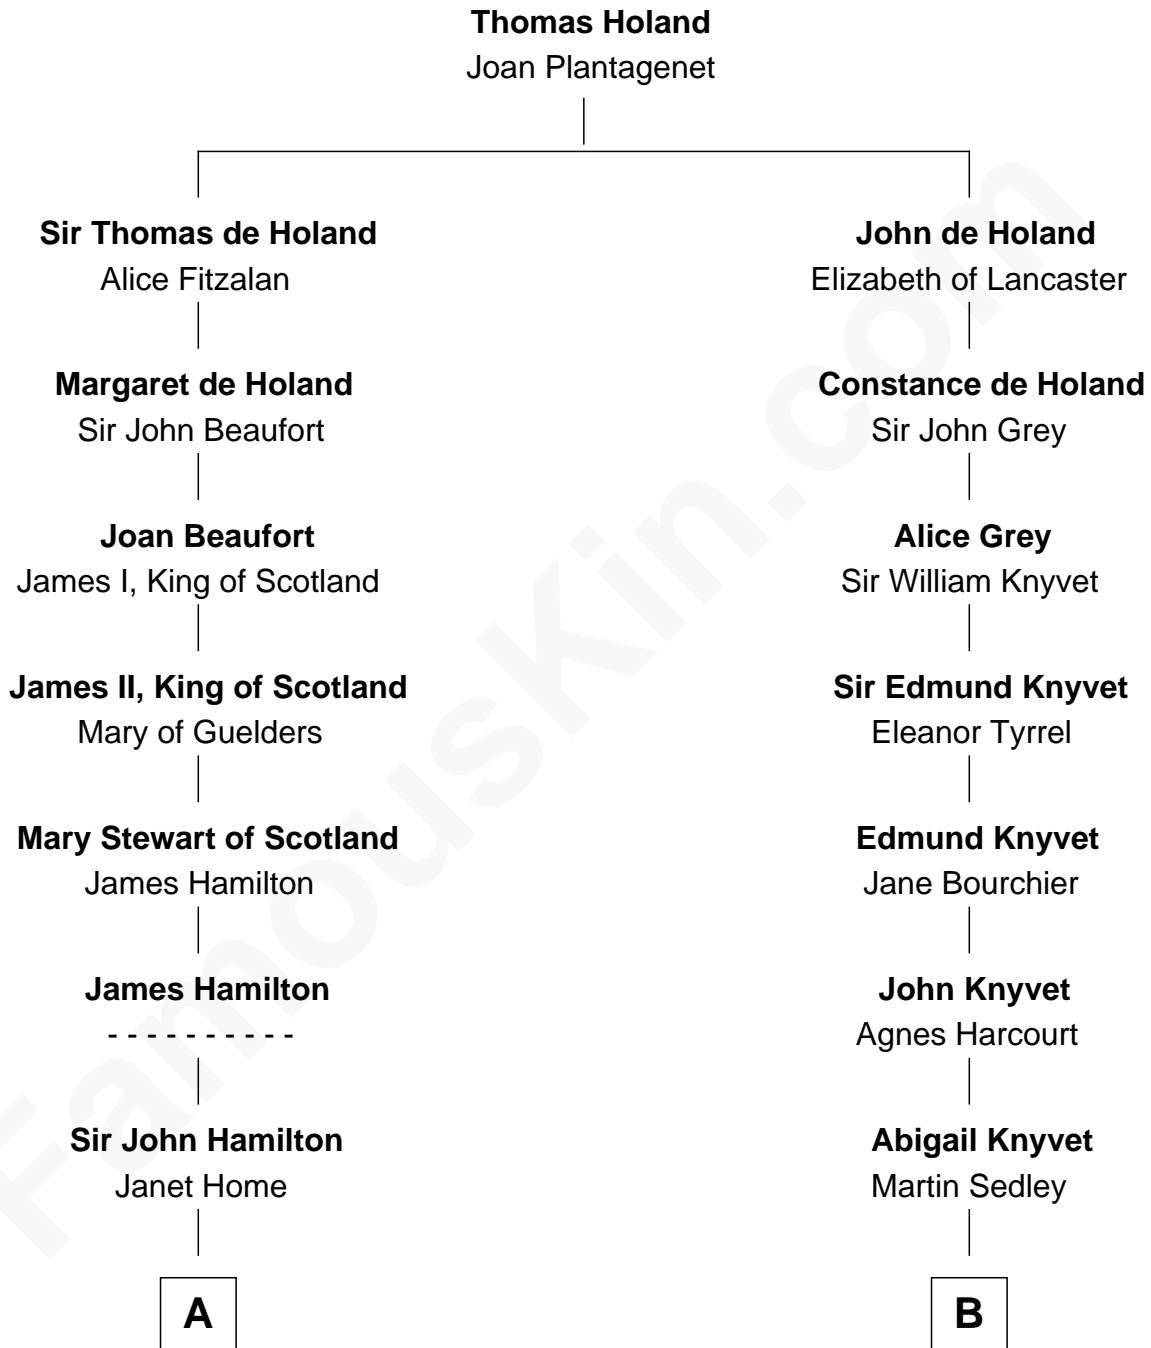

FamousKin.com
Relationship Chart of
Franklin D. Roosevelt
32nd U.S. President

16th cousin 4 times removed of
Leverett Saltonstall
55th Governor of Massachusetts

C

—
Anne Jean Robbins
Judge Joseph Lyman

—
Catharine Robbins Lyman
Warren Delano

—
Sara Delano
James Roosevelt

—
Franklin D. Roosevelt
32nd U.S. President

FamousKin.com