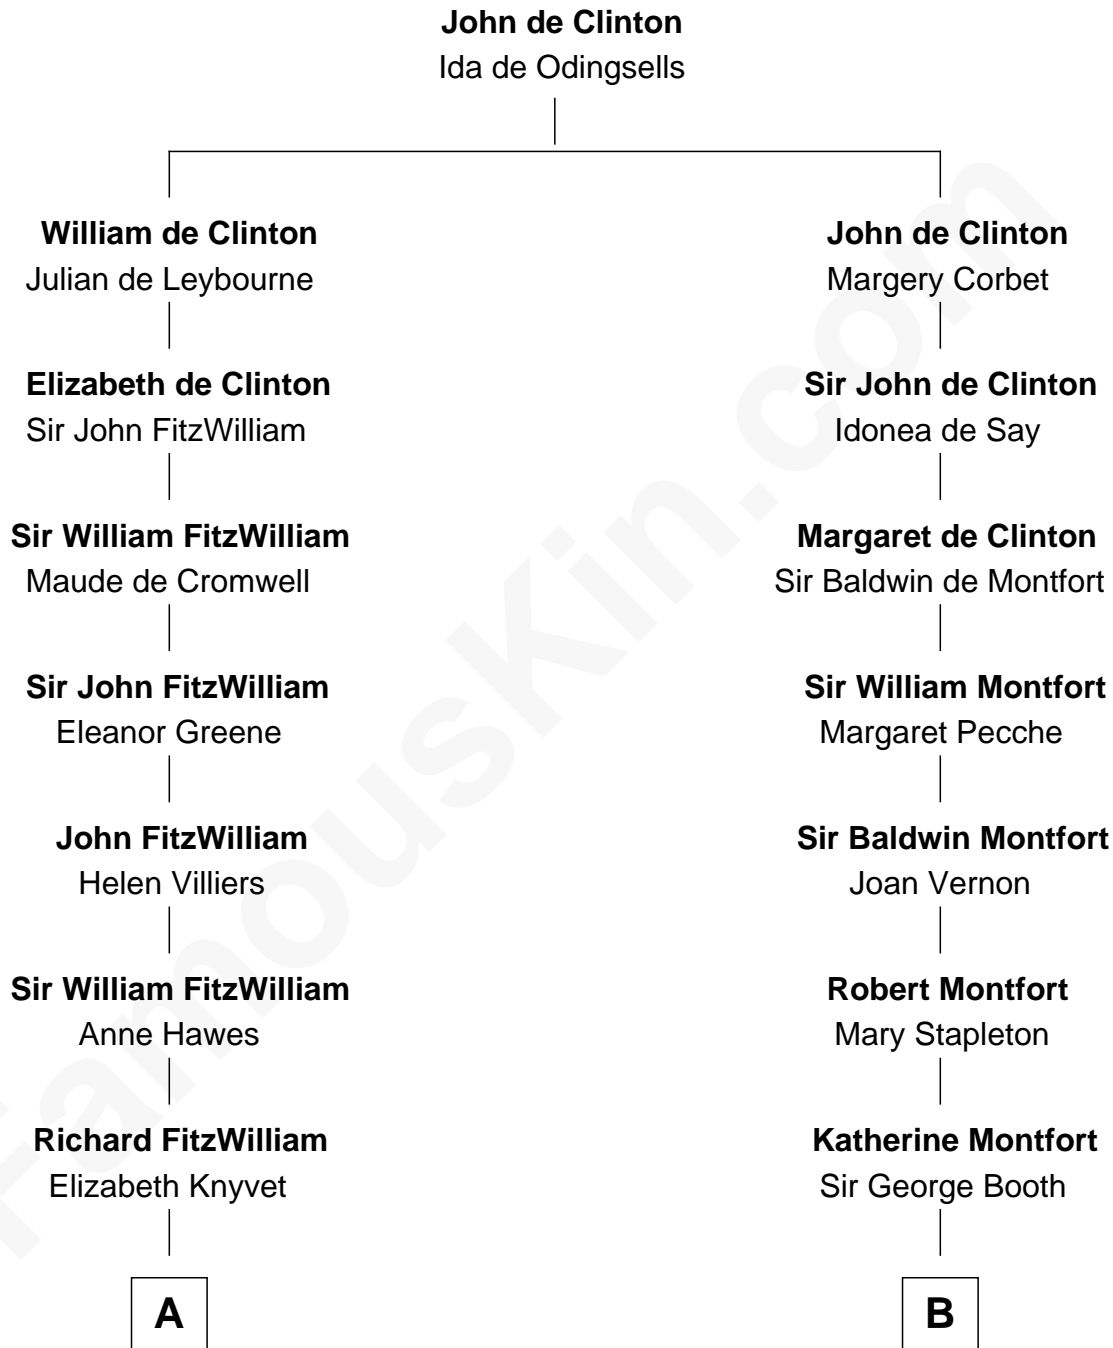

**FamousKin.com**  
**Relationship Chart of**  
**Franklin D. Roosevelt**  
*32nd U.S. President*

**16th cousin 2 times removed of**  
**Abraham Baldwin**  
*Signer of the U.S. Constitution*

C

James Roosevelt

Sara Delano

Franklin D. Roosevelt

*32nd U.S. President*

FamousKin.com