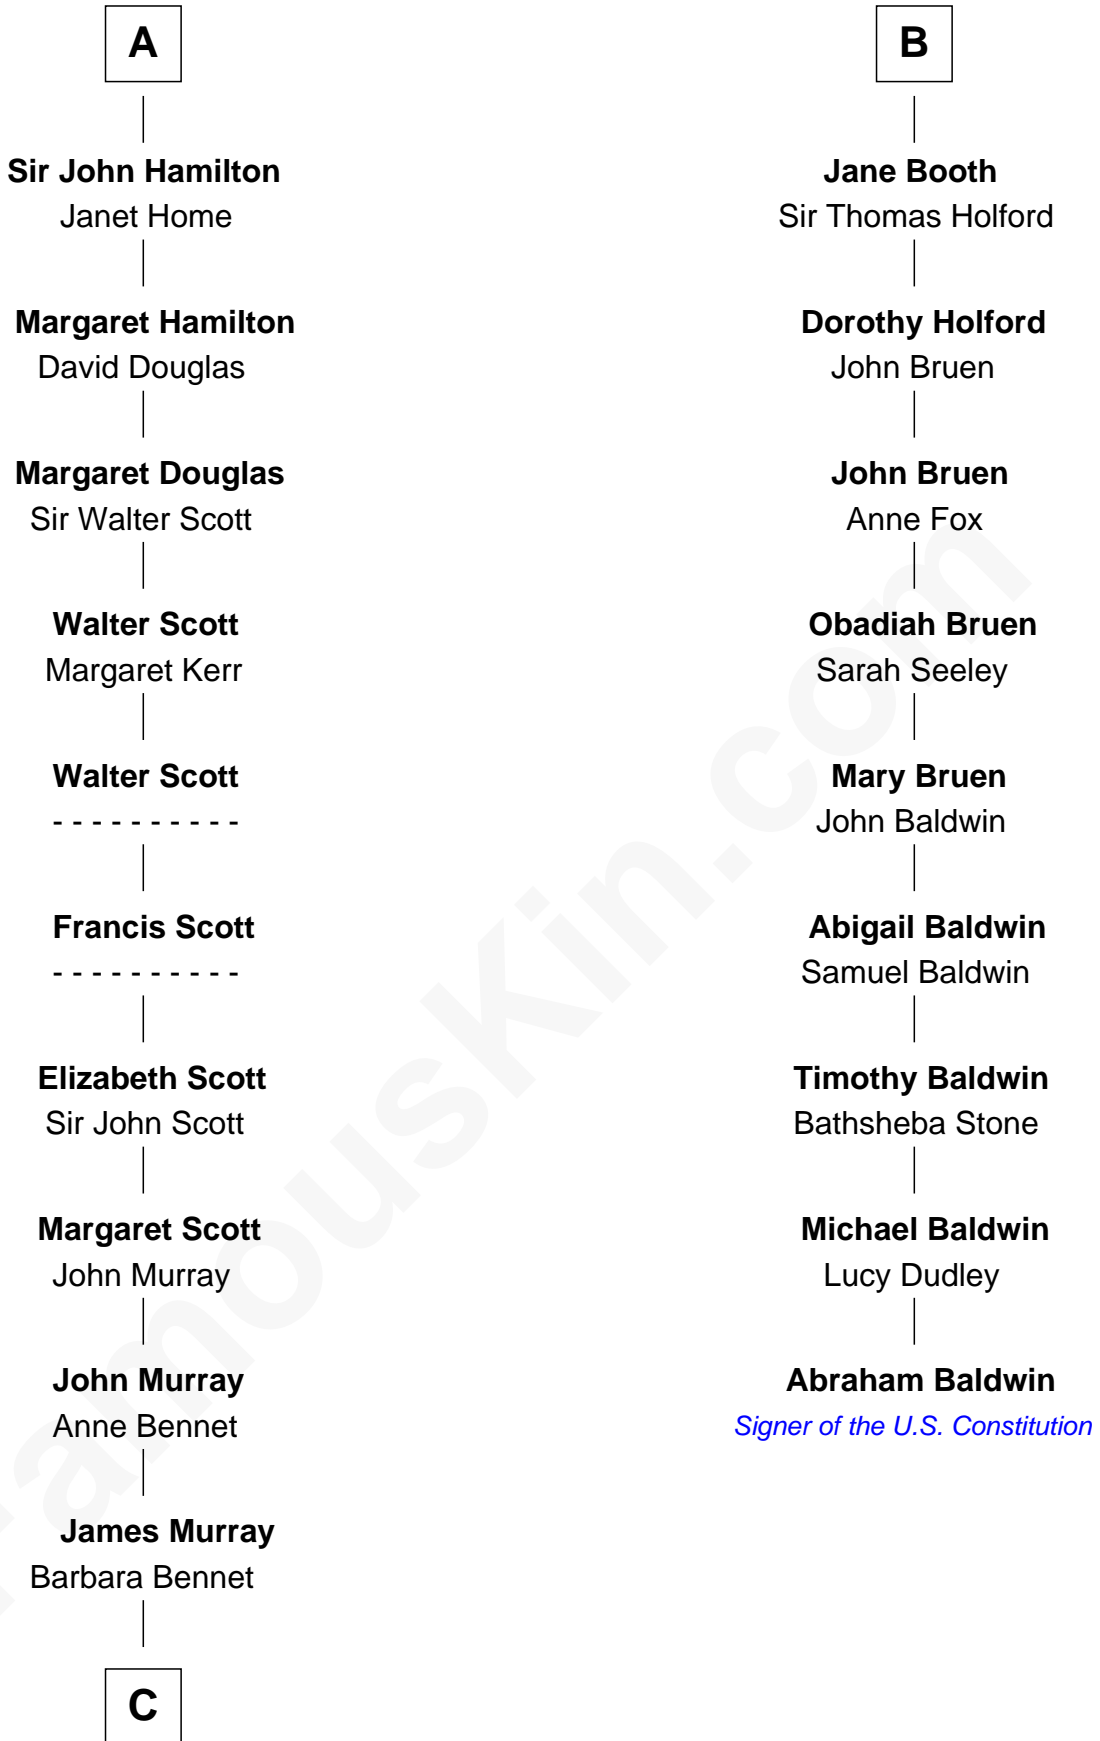

**FamousKin.com**  
**Relationship Chart of**  
**Franklin D. Roosevelt**  
*32nd U.S. President*

15th cousin 6 times removed of  
**Abraham Baldwin**  
*Signer of the U.S. Constitution*

**C**

—  
**Elizabeth Murray**  
Edward Hutchinson Robbins

—  
**Anne Jean Robbins**  
Judge Joseph Lyman

—  
**Catharine Robbins Lyman**  
Warren Delano

—  
**Sara Delano**  
James Roosevelt

—  
**Franklin D. Roosevelt**  
*32nd U.S. President*

FamousKin.com