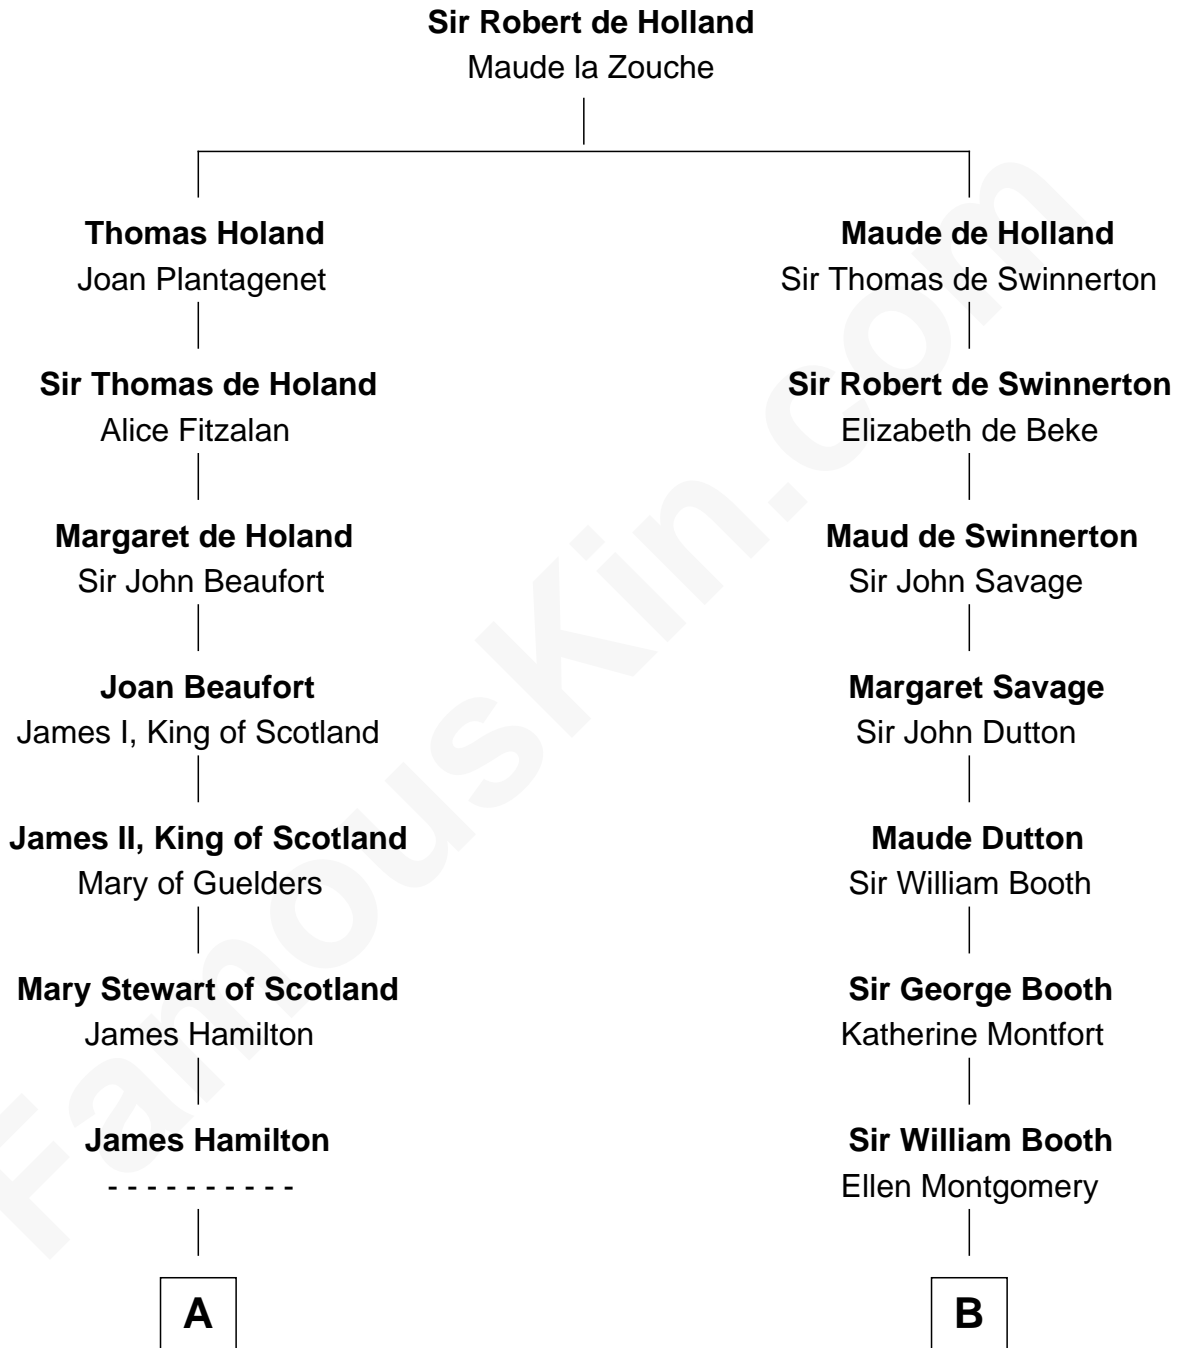

**FamousKin.com**  
**Relationship Chart of**  
**Franklin D. Roosevelt**  
*32nd U.S. President*

15th cousin 6 times removed of  
**Abraham Baldwin**  
*Signer of the U.S. Constitution*

**C**

—  
**Elizabeth Murray**  
Edward Hutchinson Robbins

—  
**Anne Jean Robbins**  
Judge Joseph Lyman

—  
**Catharine Robbins Lyman**  
Warren Delano

—  
**Sara Delano**  
James Roosevelt

—  
**Franklin D. Roosevelt**  
*32nd U.S. President*

FamousKin.com