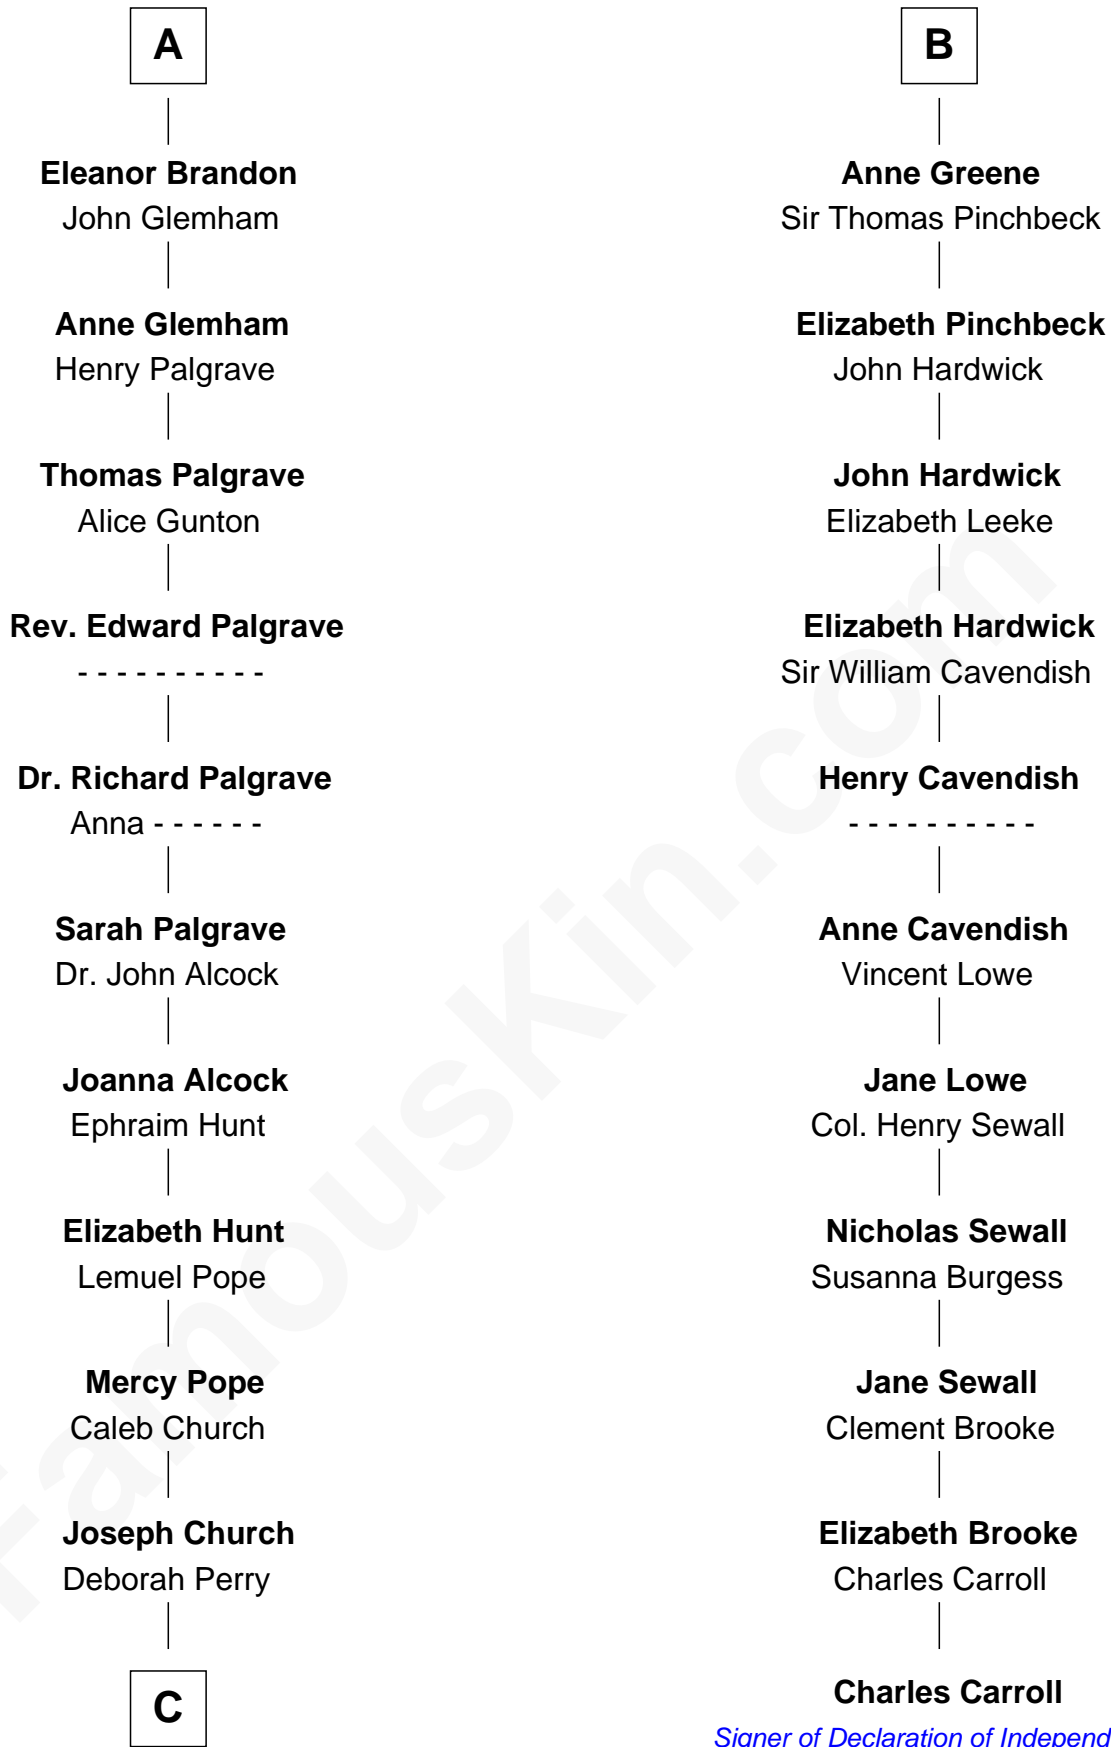

FamousKin.com
Relationship Chart of
Franklin D. Roosevelt
32nd U.S. President

17th cousin 3 times removed of

Charles Carroll
Signer of the Declaration of Independence

C

—
Deborah P. Church

Warren Delano

—
Warren Delano

Catharine Robbins Lyman

—
Sara Delano

James Roosevelt

—
Franklin D. Roosevelt

32nd U.S. President

FamousKin.com