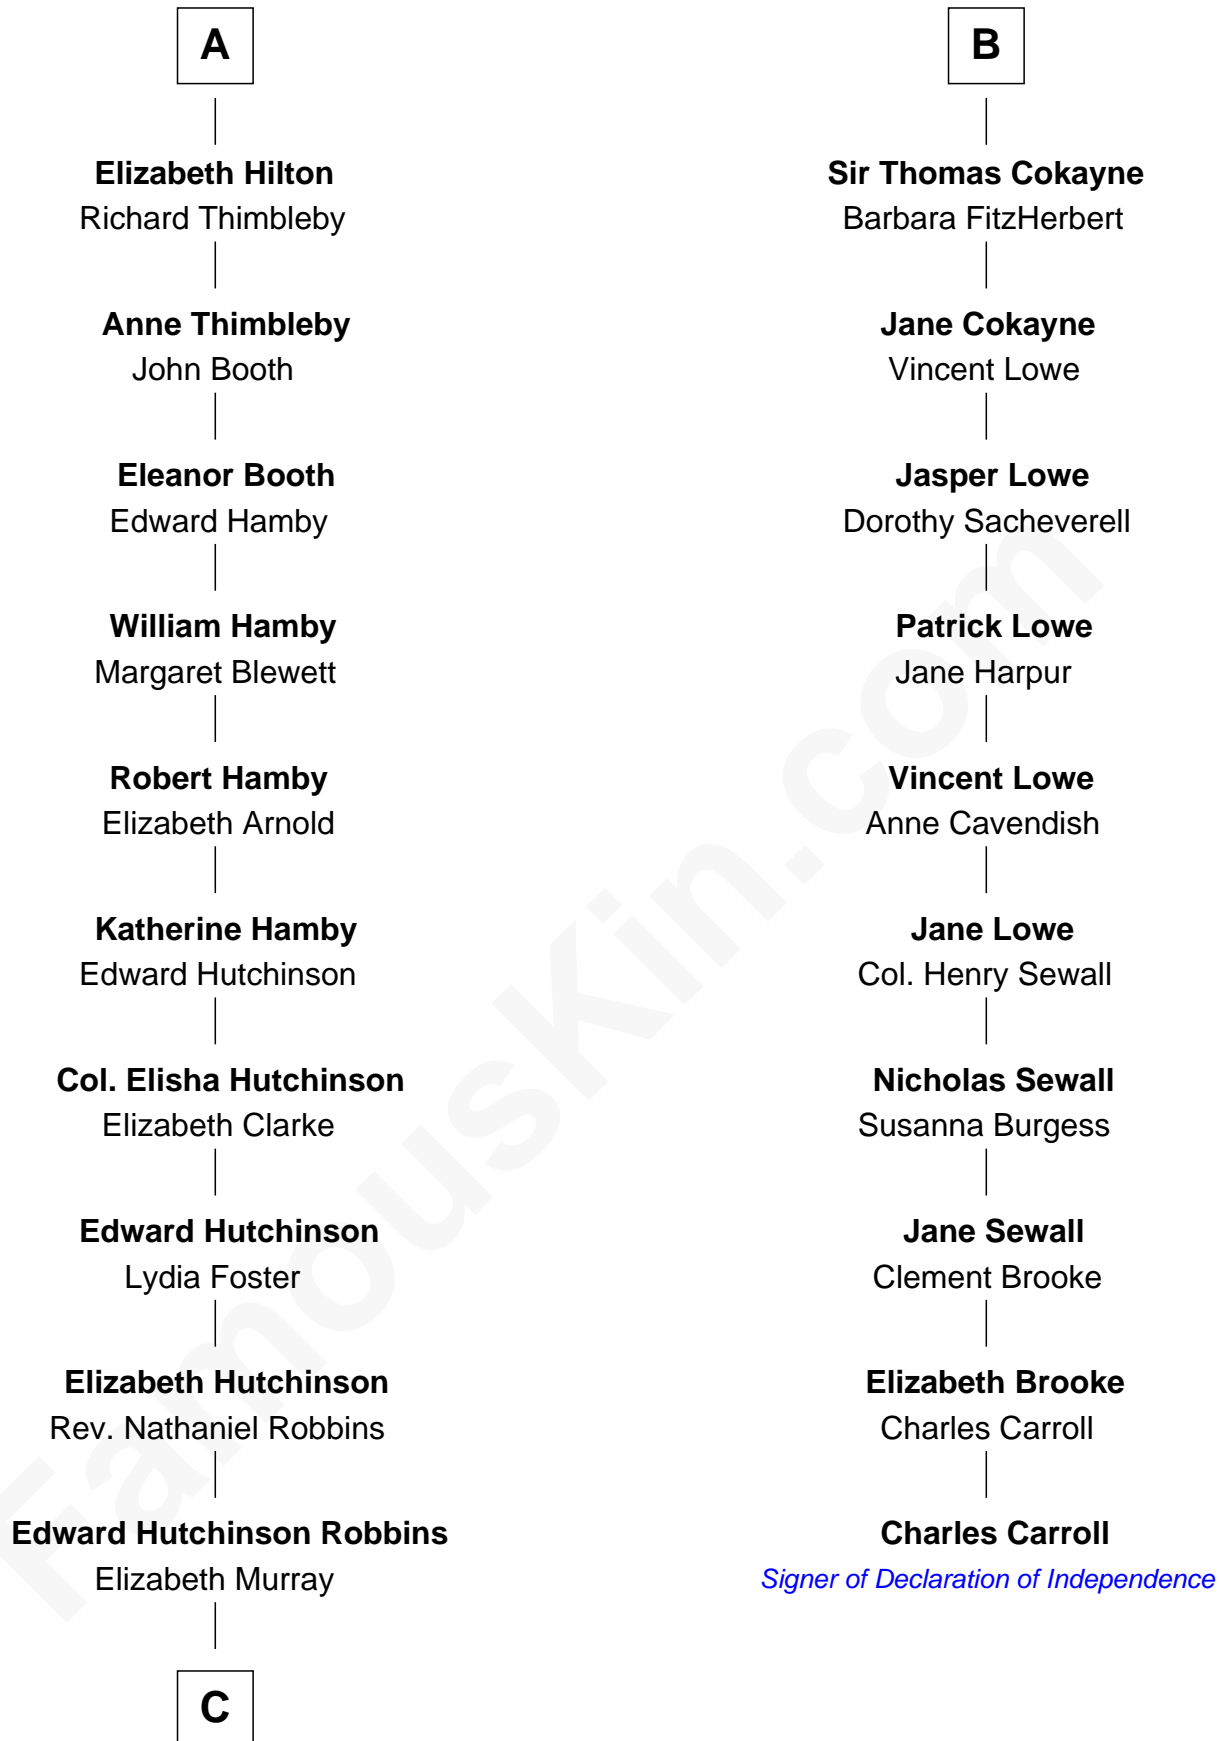

**FamousKin.com**  
**Relationship Chart of**  
**Franklin D. Roosevelt**  
*32nd U.S. President*

16th cousin 4 times removed of

**Charles Carroll**  
*Signer of the Declaration of Independence*

**Sir Robert de Ros**  
 Isabel de Aubeney

**C**

—  
**Anne Jean Robbins**  
Judge Joseph Lyman

—  
**Catharine Robbins Lyman**  
Warren Delano

—  
**Sara Delano**  
James Roosevelt

—  
**Franklin D. Roosevelt**  
*32nd U.S. President*

FamousKin.com