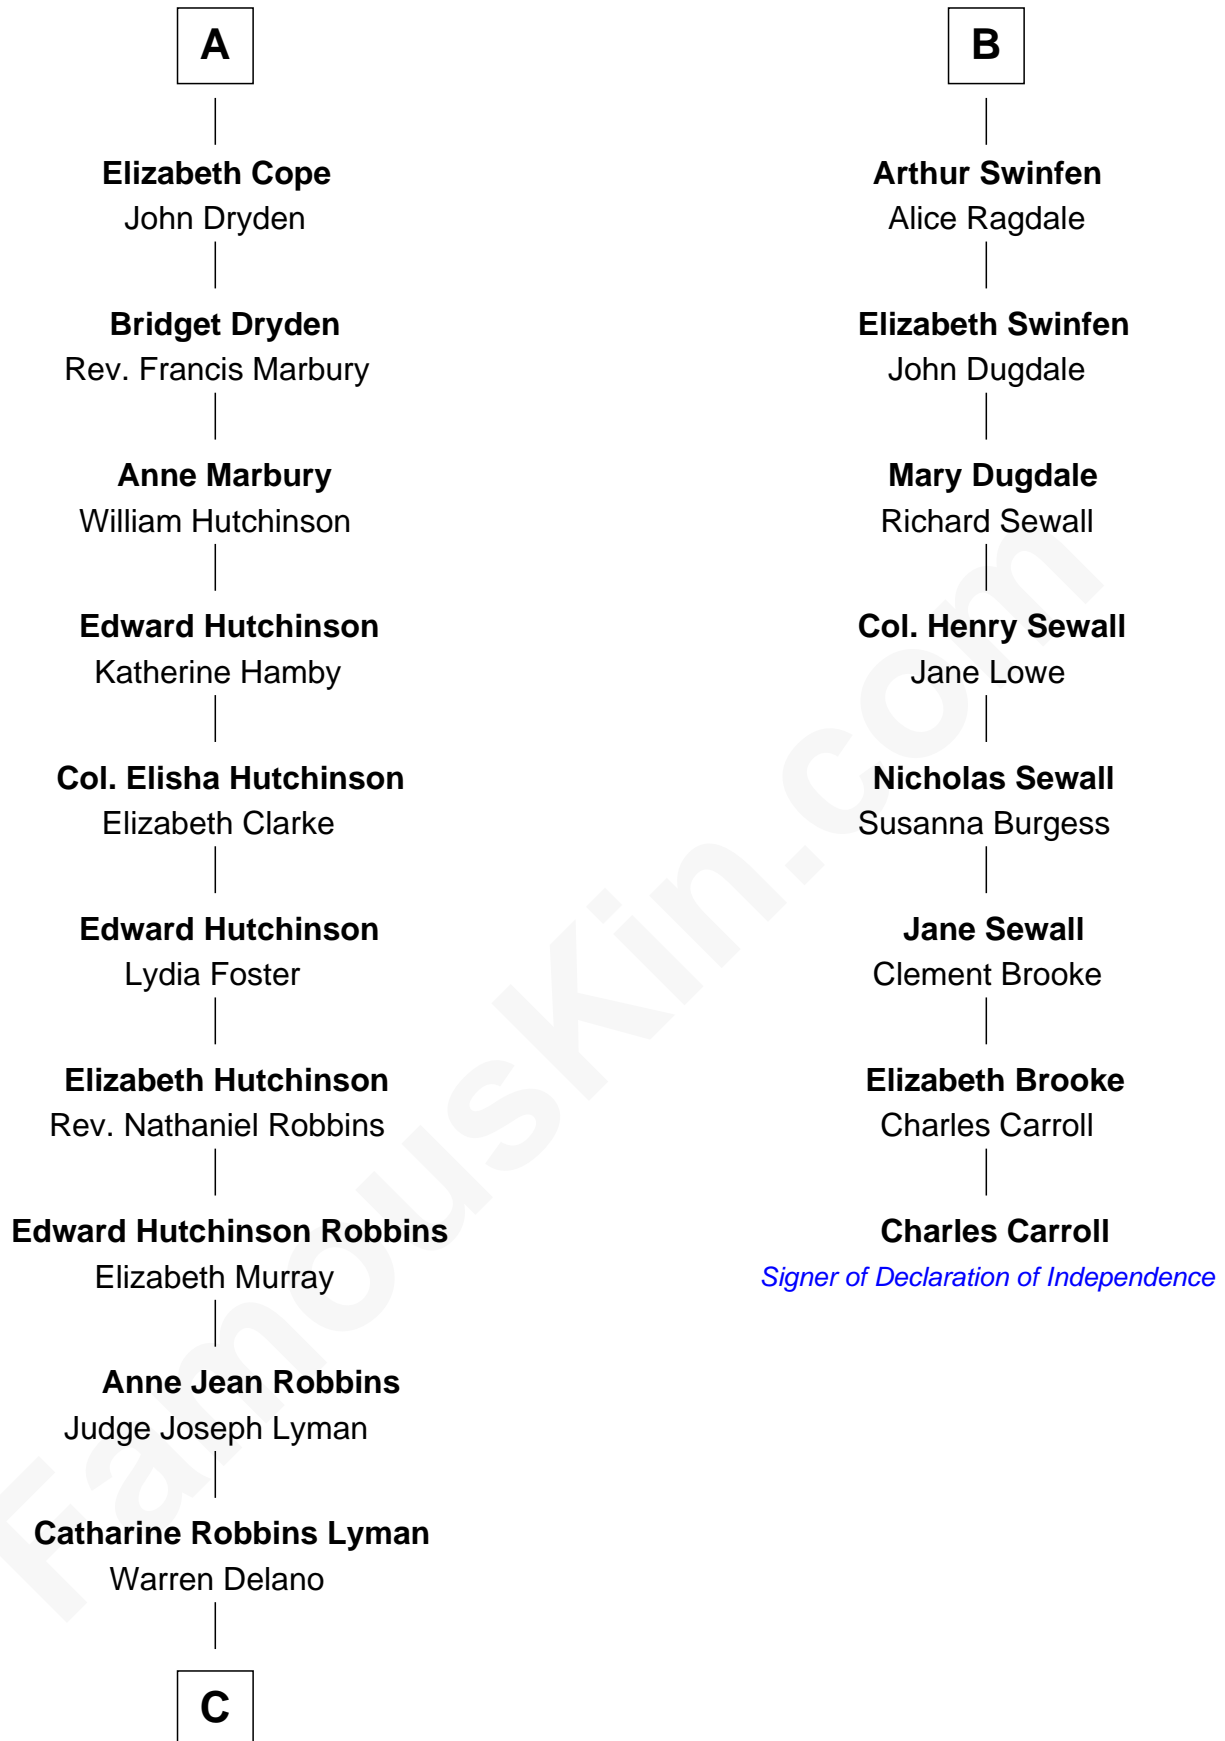

FamousKin.com
Relationship Chart of
Franklin D. Roosevelt
32nd U.S. President

14th cousin 4 times removed of

Charles Carroll
Signer of the Declaration of Independence

C

—
Sara Delano
James Roosevelt

—
Franklin D. Roosevelt
32nd U.S. President

FamousKin.com