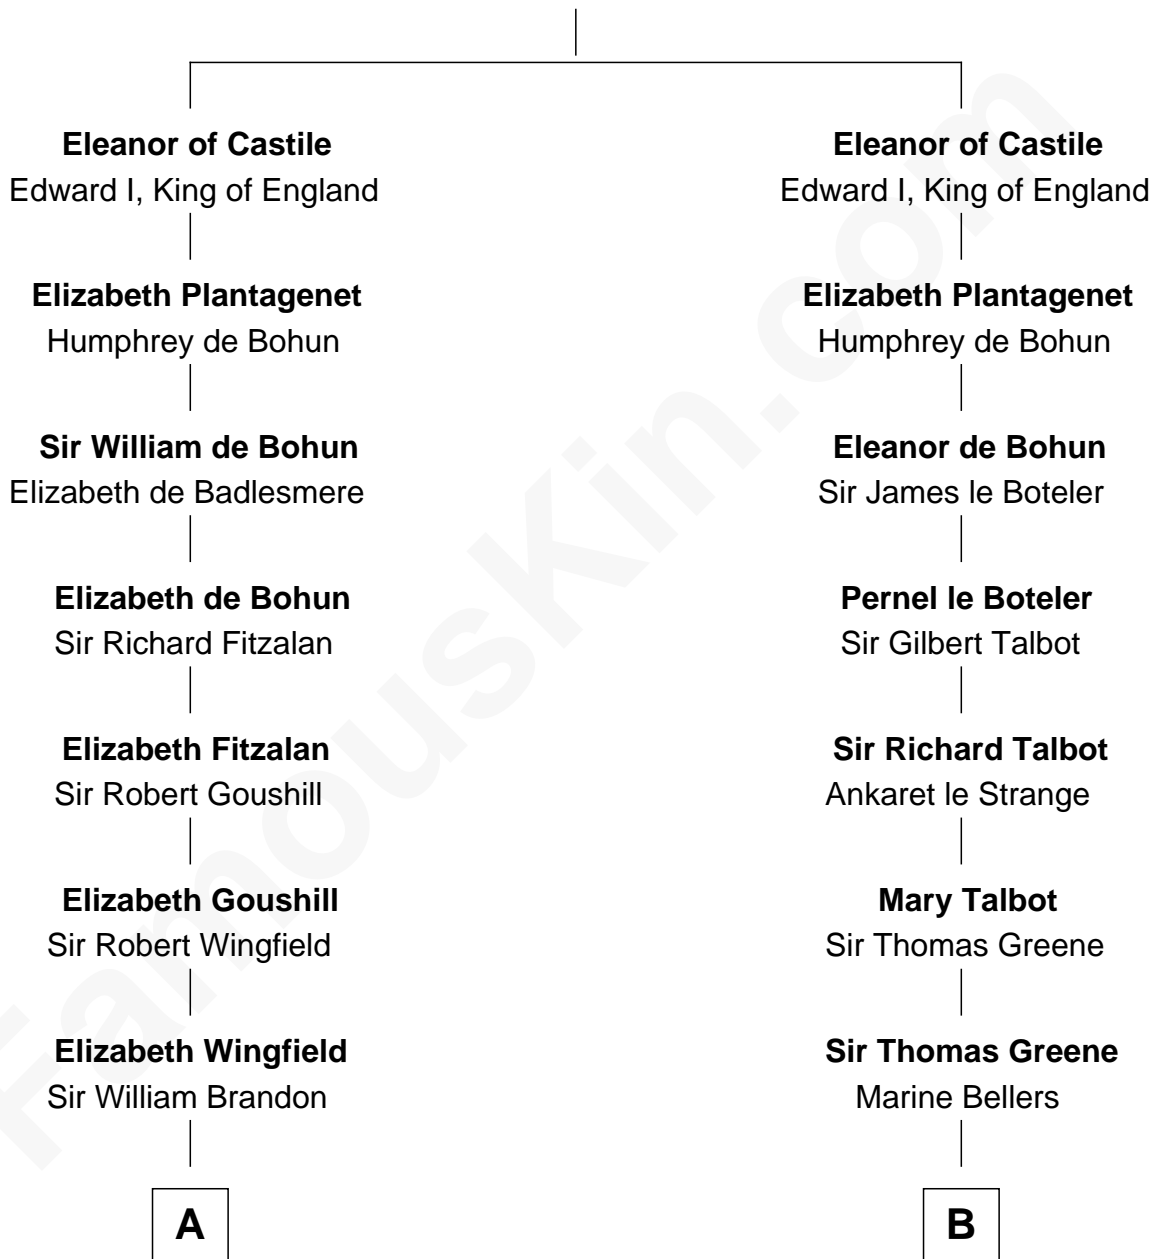

**FamousKin.com**  
**Relationship Chart of**  
**Franklin D. Roosevelt**  
*32nd U.S. President*

17th cousin 3 times removed of

**Charles Carroll**  
*Signer of the Declaration of Independence*

**Ferdinand III, King of Castile**  
 Joanna of Ponthieu

**C**

—  
**Deborah P. Church**

Warren Delano

—  
**Warren Delano**

Catharine Robbins Lyman

—  
**Sara Delano**

James Roosevelt

—  
**Franklin D. Roosevelt**

*32nd U.S. President*

FamousKin.com