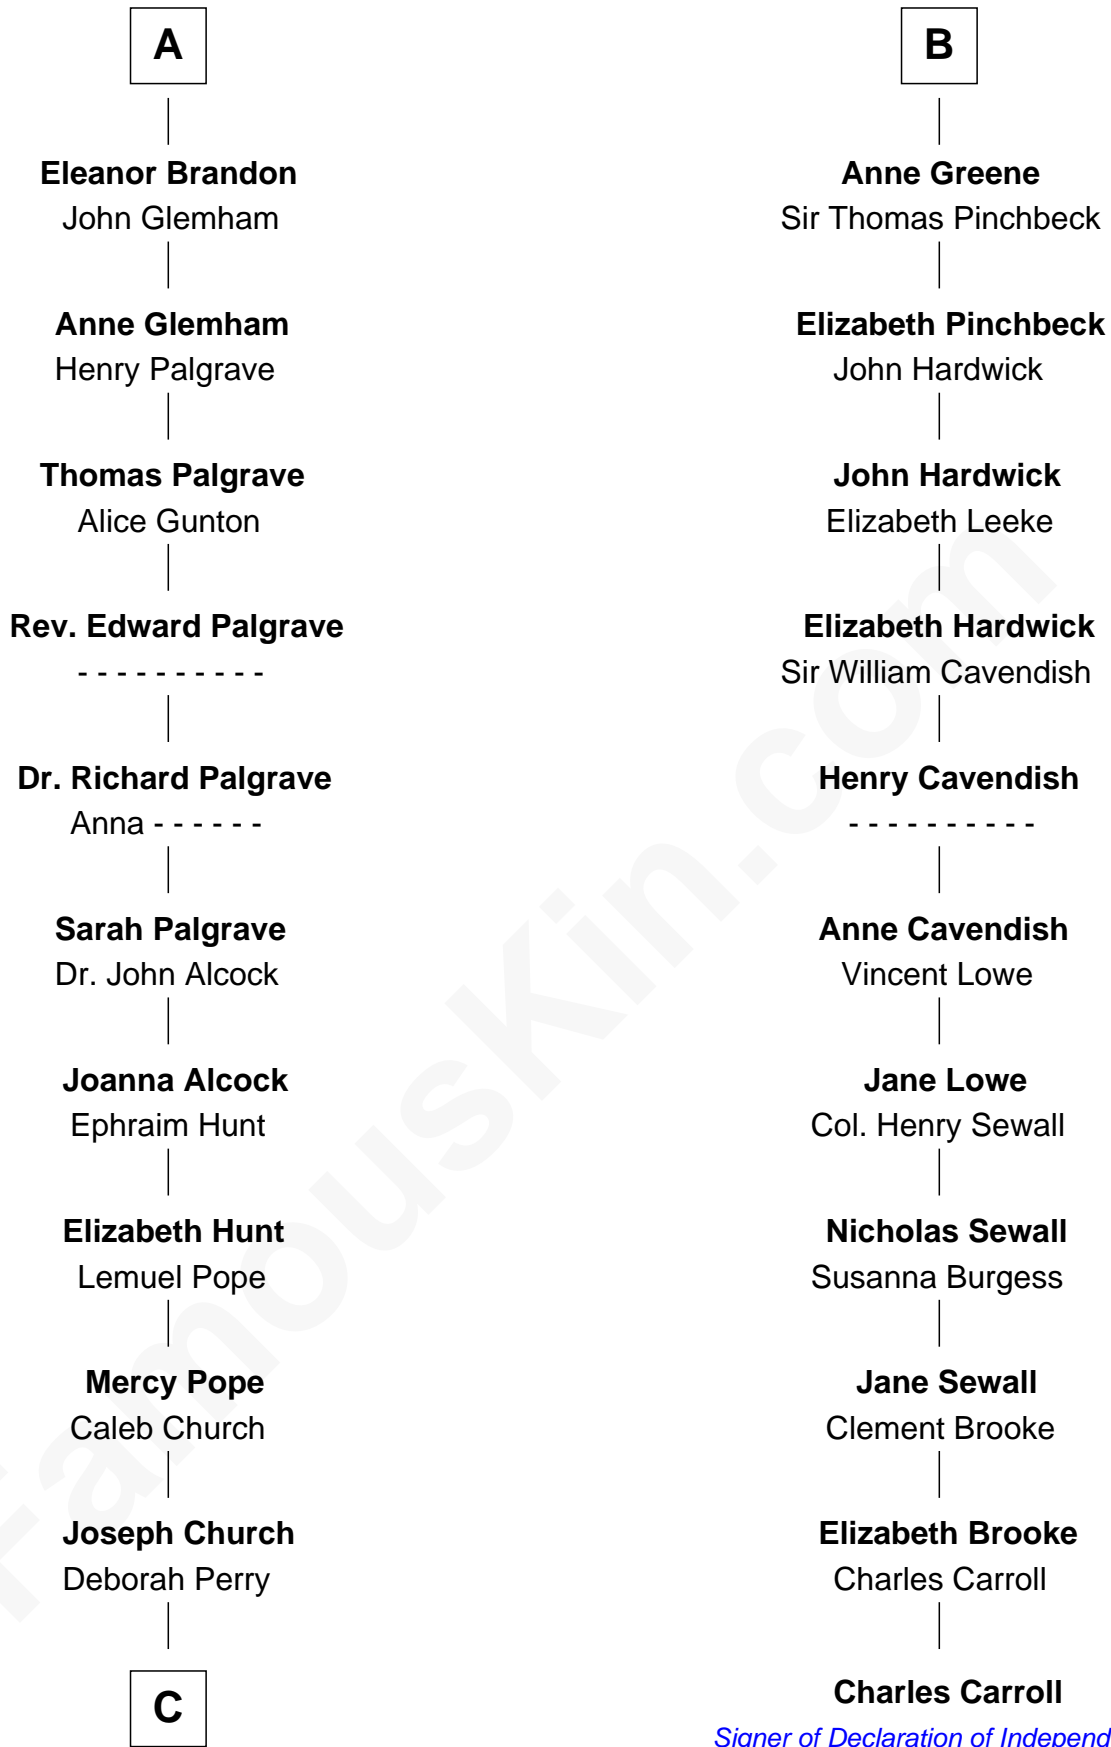

**FamousKin.com**  
**Relationship Chart of**  
**Franklin D. Roosevelt**  
*32nd U.S. President*

17th cousin 3 times removed of

**Charles Carroll**  
*Signer of the Declaration of Independence*

**Ferdinand III, King of Castile**  
 Joanna of Ponthieu

**C**

—  
**Deborah P. Church**

Warren Delano

—  
**Warren Delano**

Catharine Robbins Lyman

—  
**Sara Delano**

James Roosevelt

—  
**Franklin D. Roosevelt**

*32nd U.S. President*

FamousKin.com