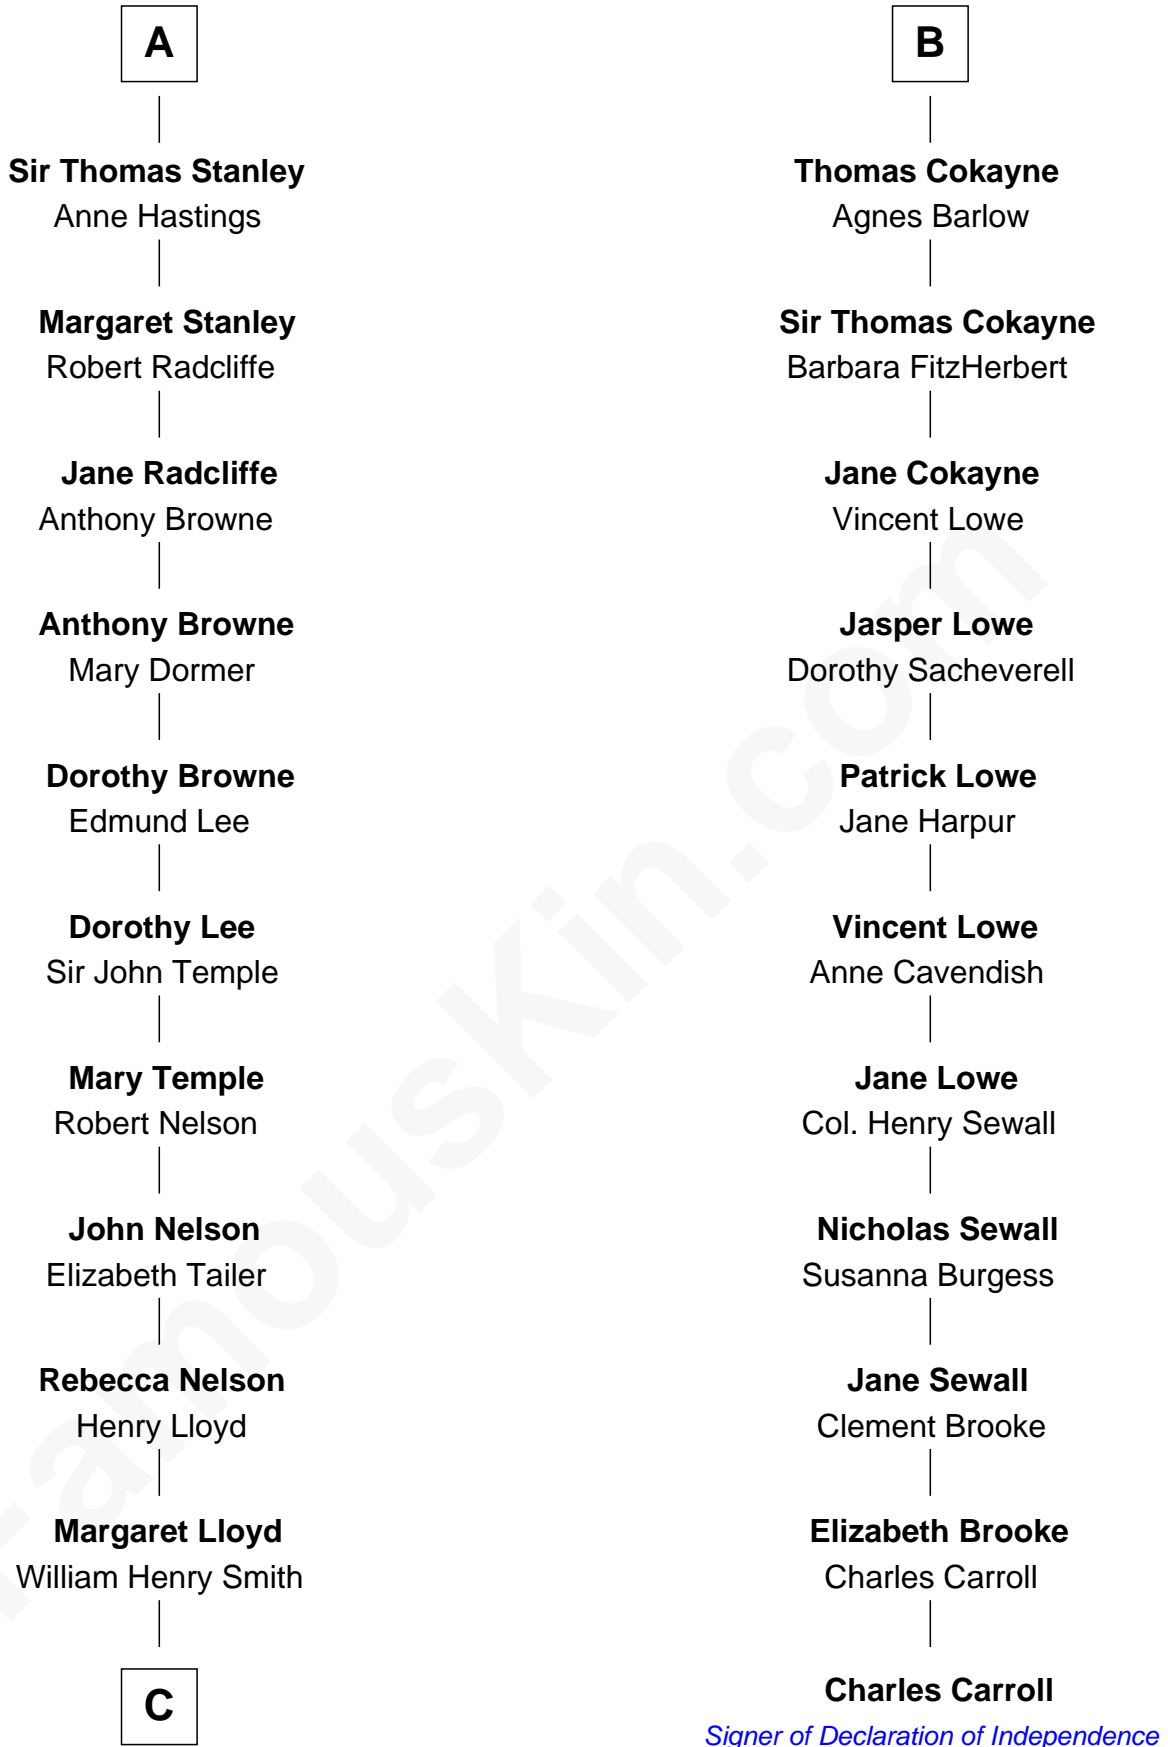

**FamousKin.com**  
**Relationship Chart of**  
**Franklin D. Roosevelt**  
*32nd U.S. President*

17th cousin 4 times removed of

**Charles Carroll**  
*Signer of the Declaration of Independence*

**C**

—  
**Rebecca Smith**

John Aspinwall

—  
**John Aspinwall**

Susan Howland

—  
**Mary Rebecca Aspinwall**

Isaac Daniel Roosevelt

—  
**James Roosevelt**

Sara Delano

—  
**Franklin D. Roosevelt**

*32nd U.S. President*