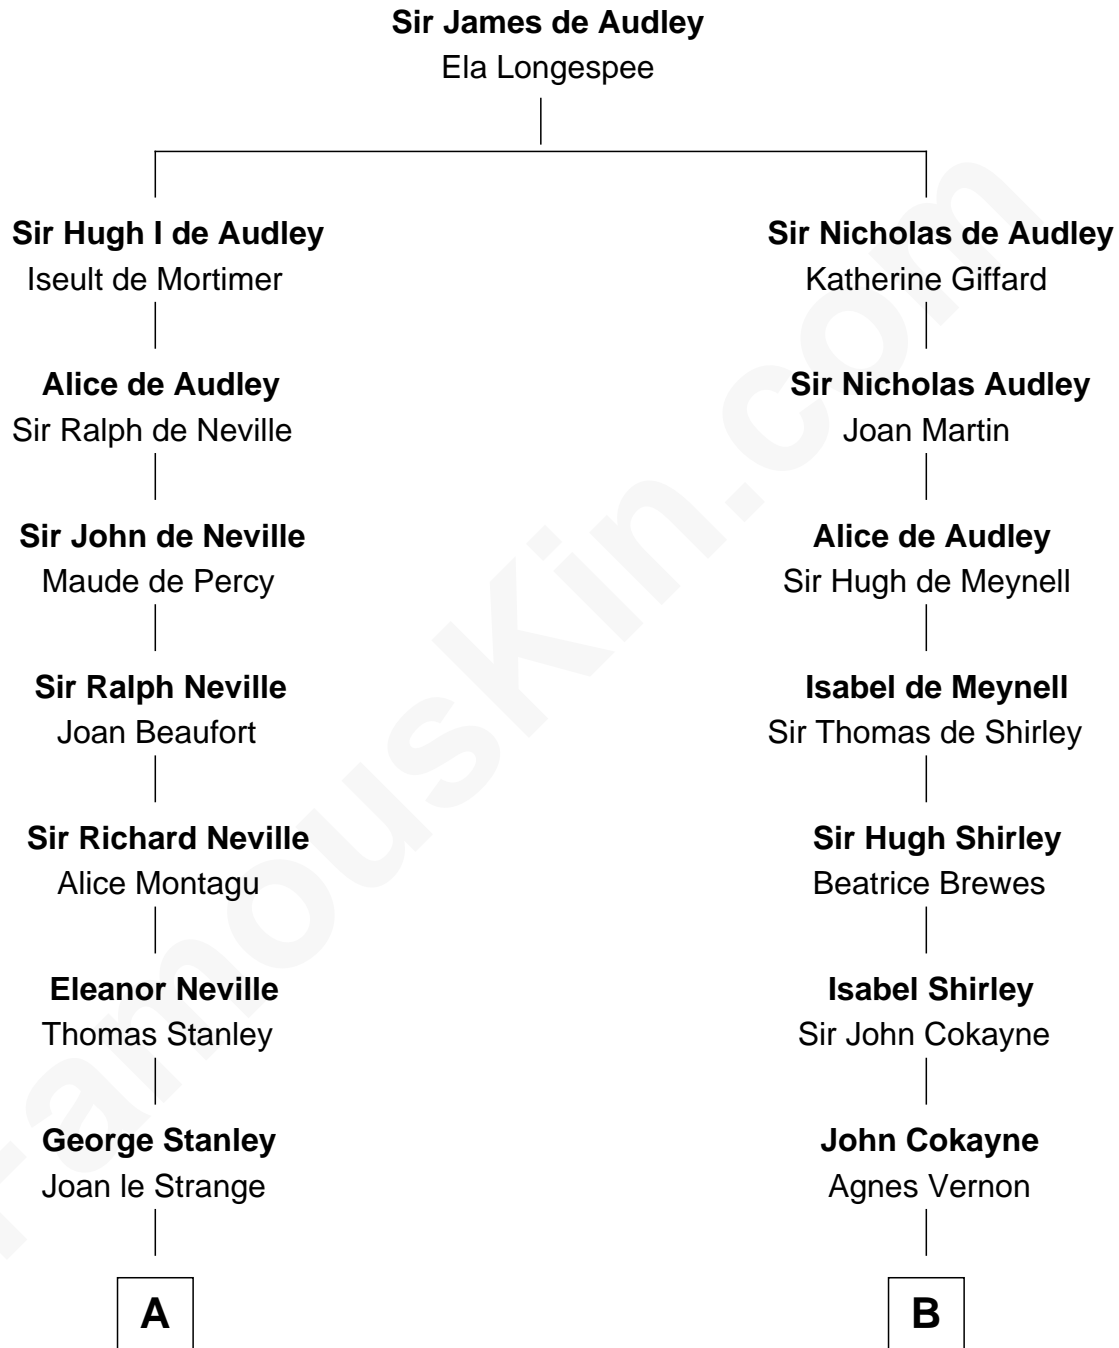

**FamousKin.com**  
**Relationship Chart of**  
**Franklin D. Roosevelt**  
*32nd U.S. President*

17th cousin 4 times removed of

**Charles Carroll**  
*Signer of the Declaration of Independence*

**C**

—  
**Rebecca Smith**

John Aspinwall

—  
**John Aspinwall**

Susan Howland

—  
**Mary Rebecca Aspinwall**

Isaac Daniel Roosevelt

—  
**James Roosevelt**

Sara Delano

—  
**Franklin D. Roosevelt**

*32nd U.S. President*