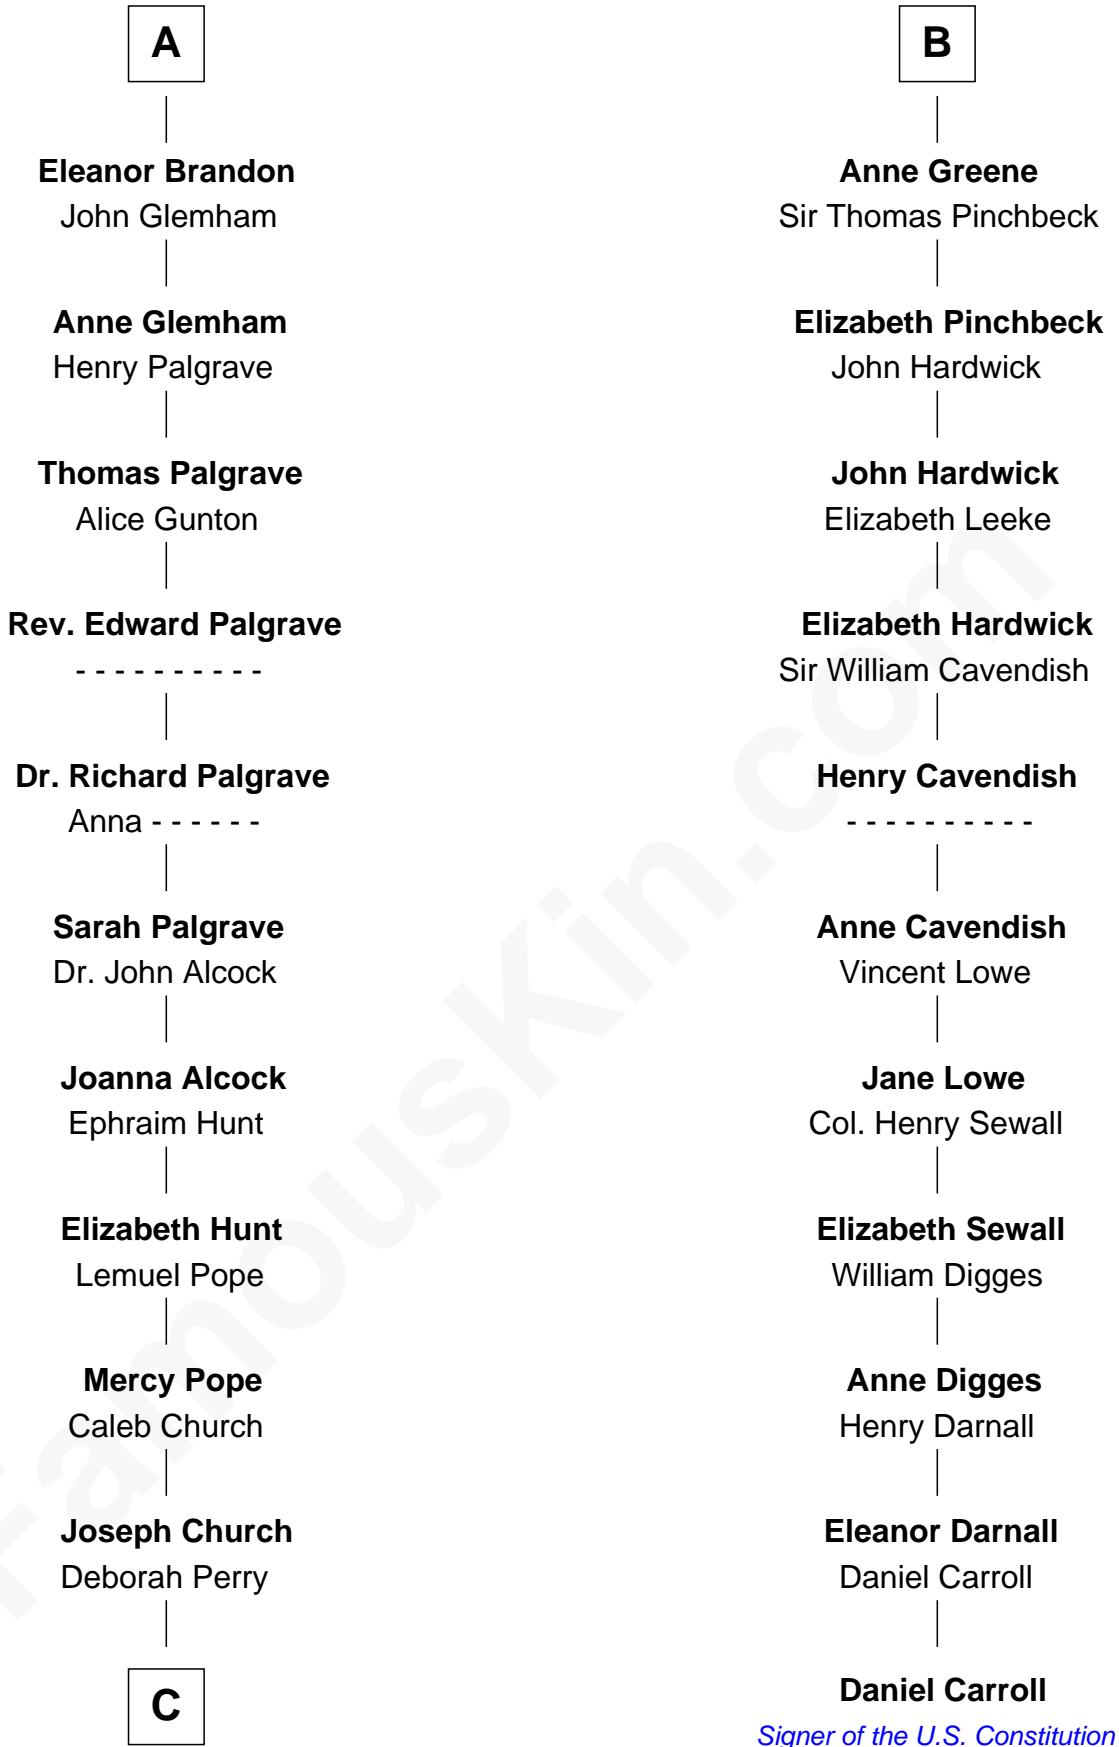

**FamousKin.com**  
**Relationship Chart of**  
**Franklin D. Roosevelt**  
*32nd U.S. President*

**17th cousin 3 times removed of**  
**Daniel Carroll**  
*Signer of the U.S. Constitution*

**C**

—  
**Deborah P. Church**

Warren Delano

—  
**Warren Delano**

Catharine Robbins Lyman

—  
**Sara Delano**

James Roosevelt

—  
**Franklin D. Roosevelt**

*32nd U.S. President*

FamousKin.com