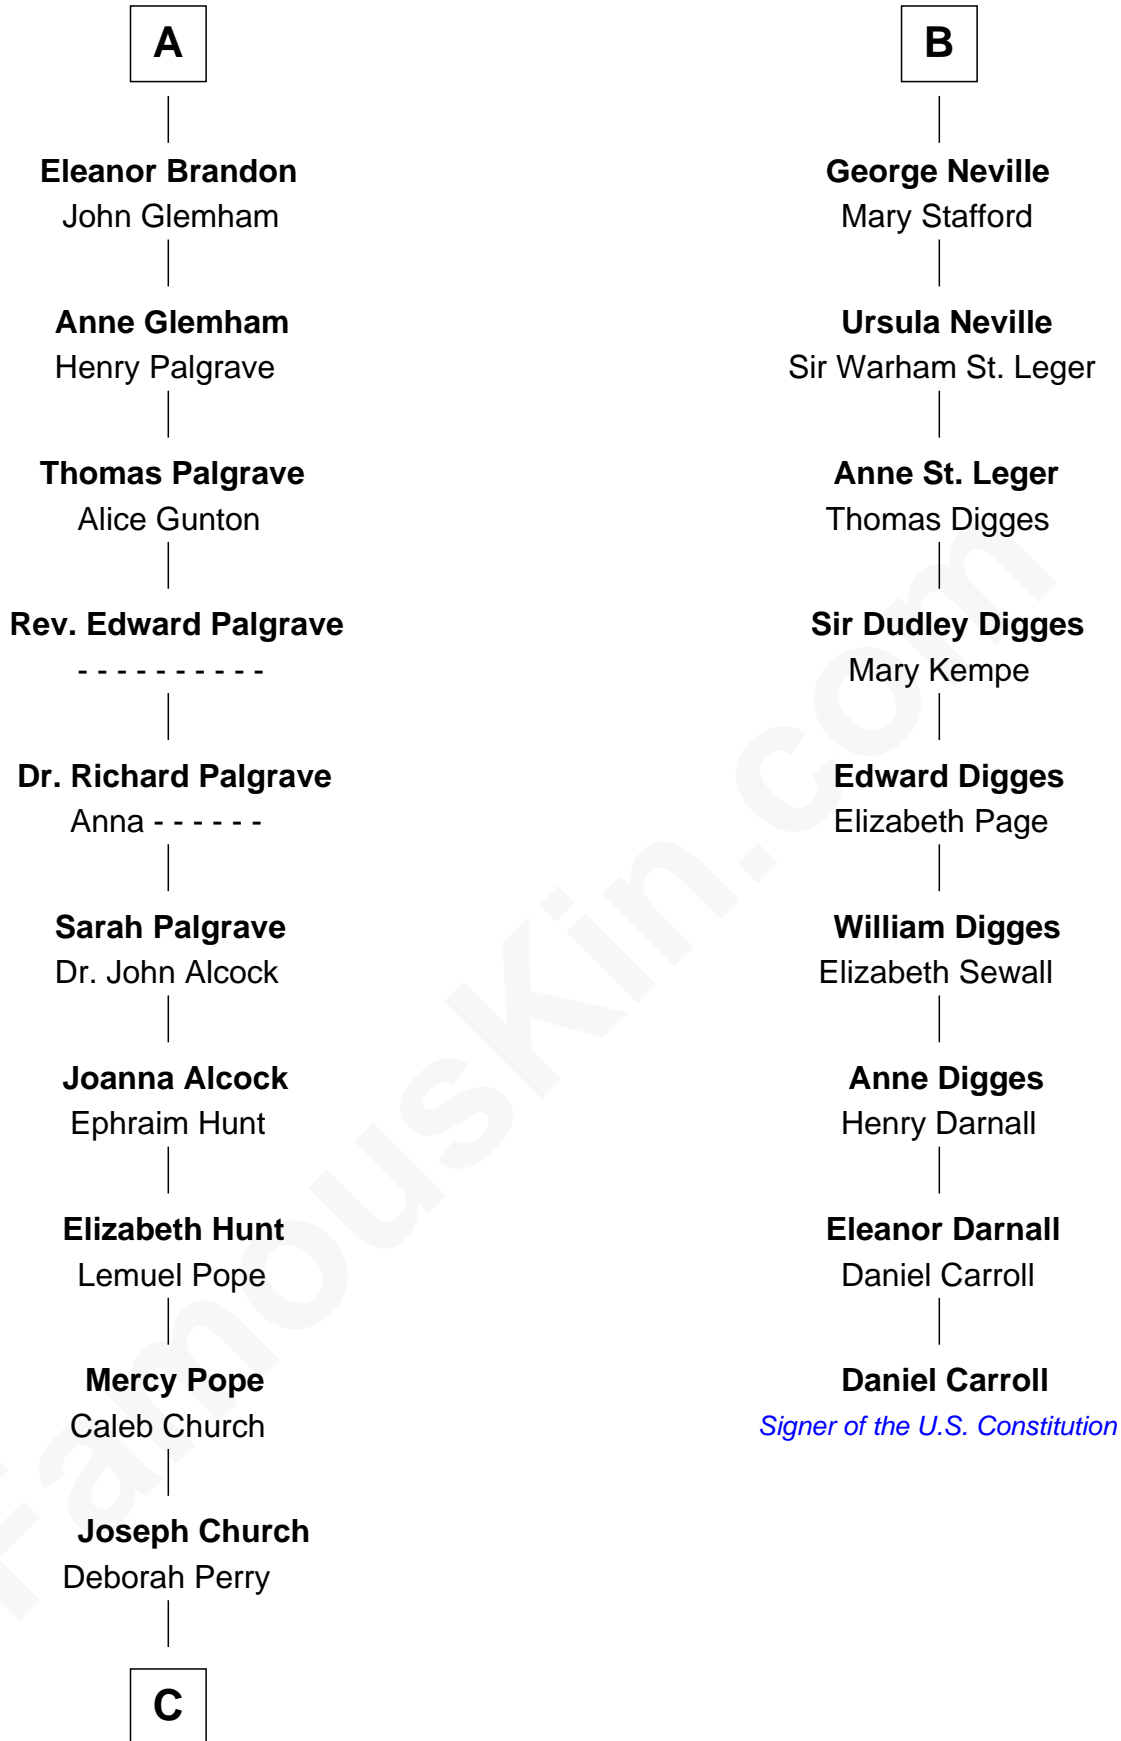

FamousKin.com
Relationship Chart of
Franklin D. Roosevelt
32nd U.S. President

15th cousin 5 times removed of
Daniel Carroll
Signer of the U.S. Constitution

C

—
Deborah P. Church

Warren Delano

—
Warren Delano

Catharine Robbins Lyman

—
Sara Delano

James Roosevelt

—
Franklin D. Roosevelt

32nd U.S. President

FamousKin.com