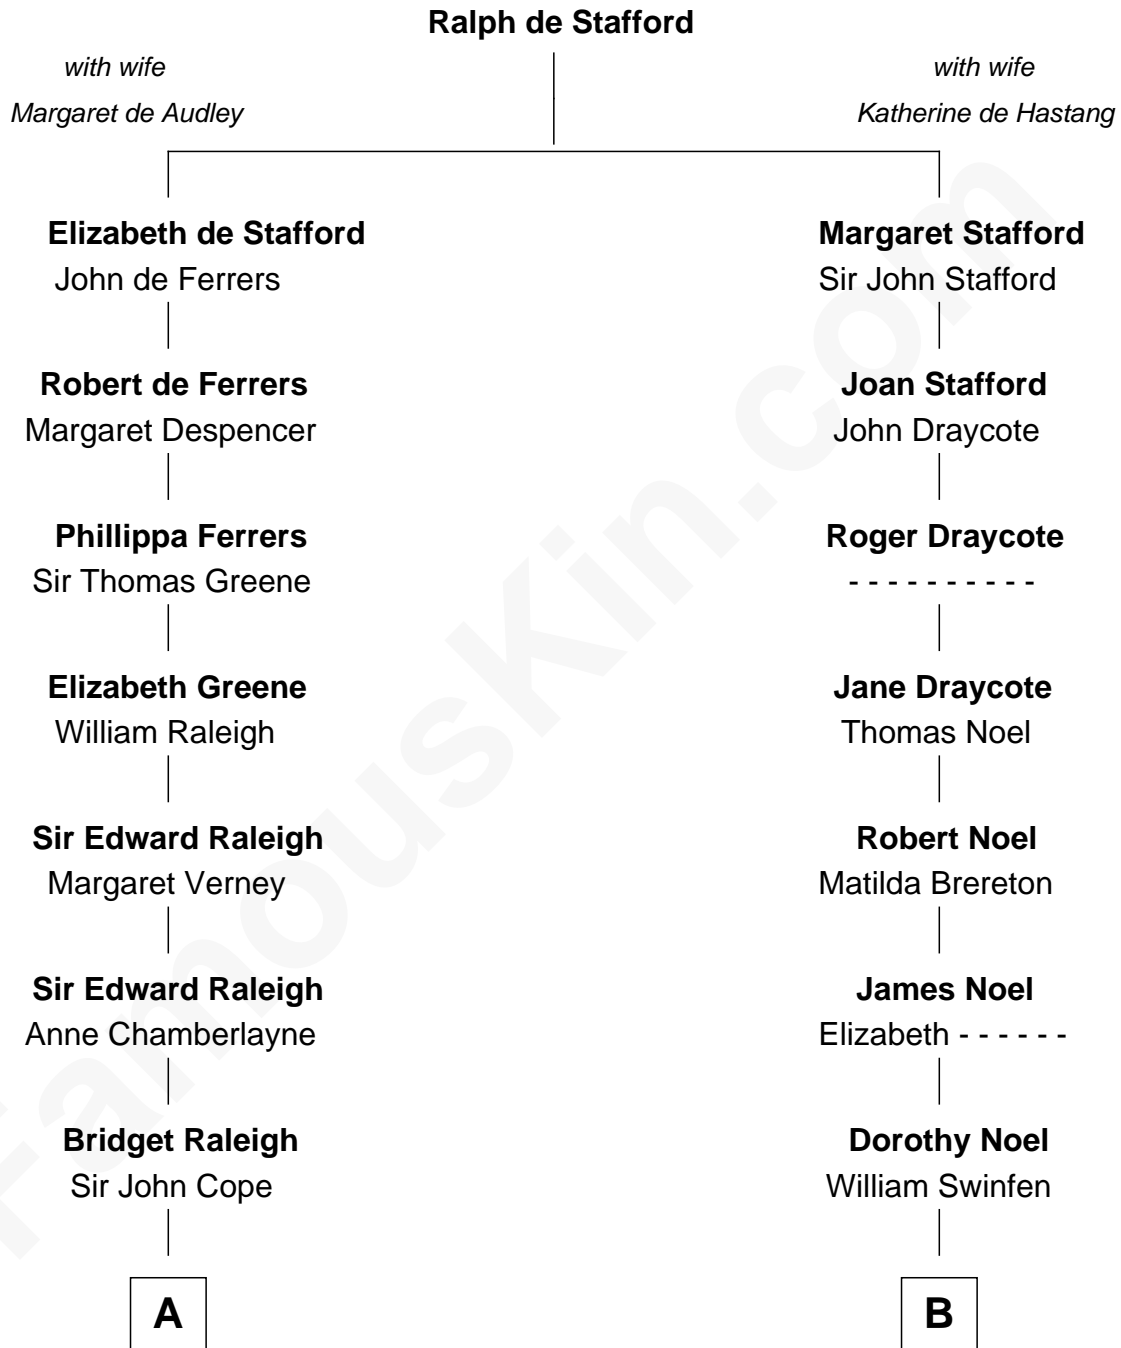

FamousKin.com
Relationship Chart of
Franklin D. Roosevelt
32nd U.S. President

14th cousin 4 times removed of
Daniel Carroll
Signer of the U.S. Constitution

C

—
Sara Delano
James Roosevelt

—
Franklin D. Roosevelt
32nd U.S. President

FamousKin.com