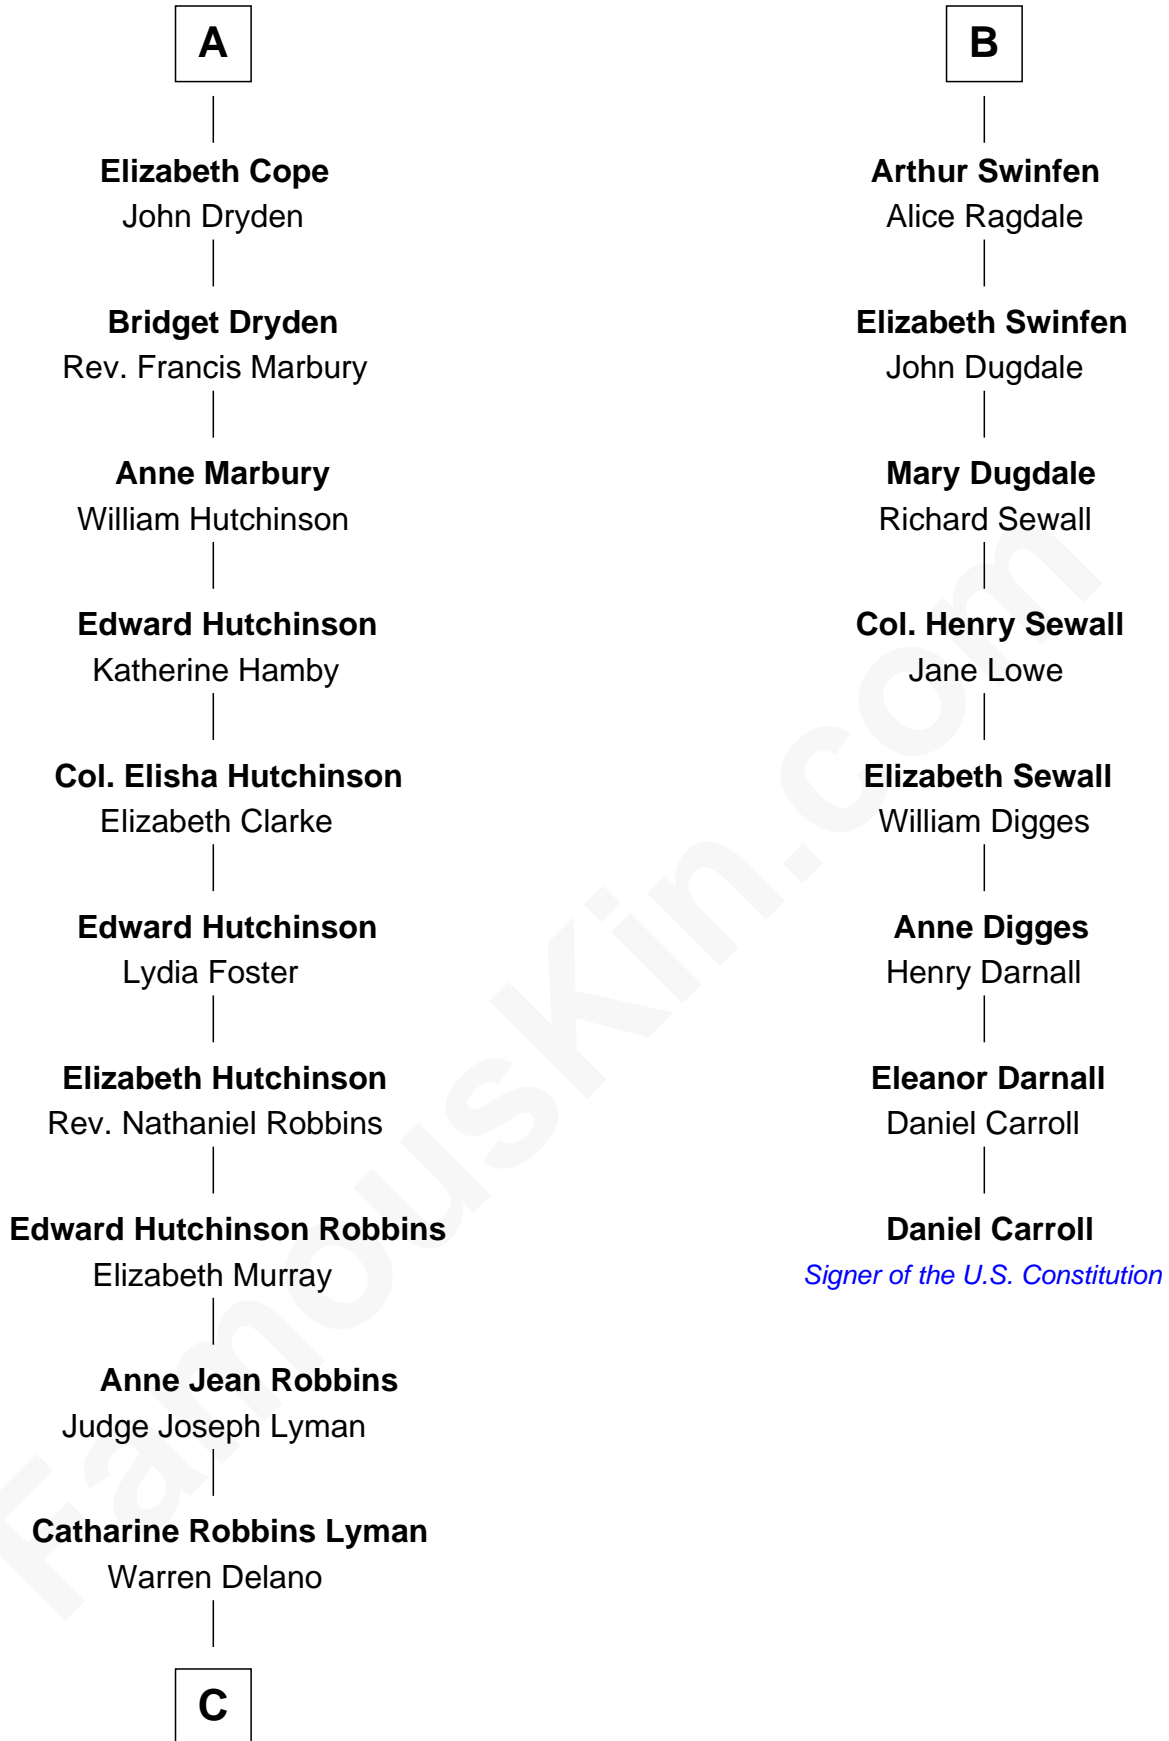

FamousKin.com
Relationship Chart of
Franklin D. Roosevelt
32nd U.S. President

14th cousin 4 times removed of
Daniel Carroll
Signer of the U.S. Constitution

C

—
Sara Delano
James Roosevelt

—
Franklin D. Roosevelt
32nd U.S. President

FamousKin.com