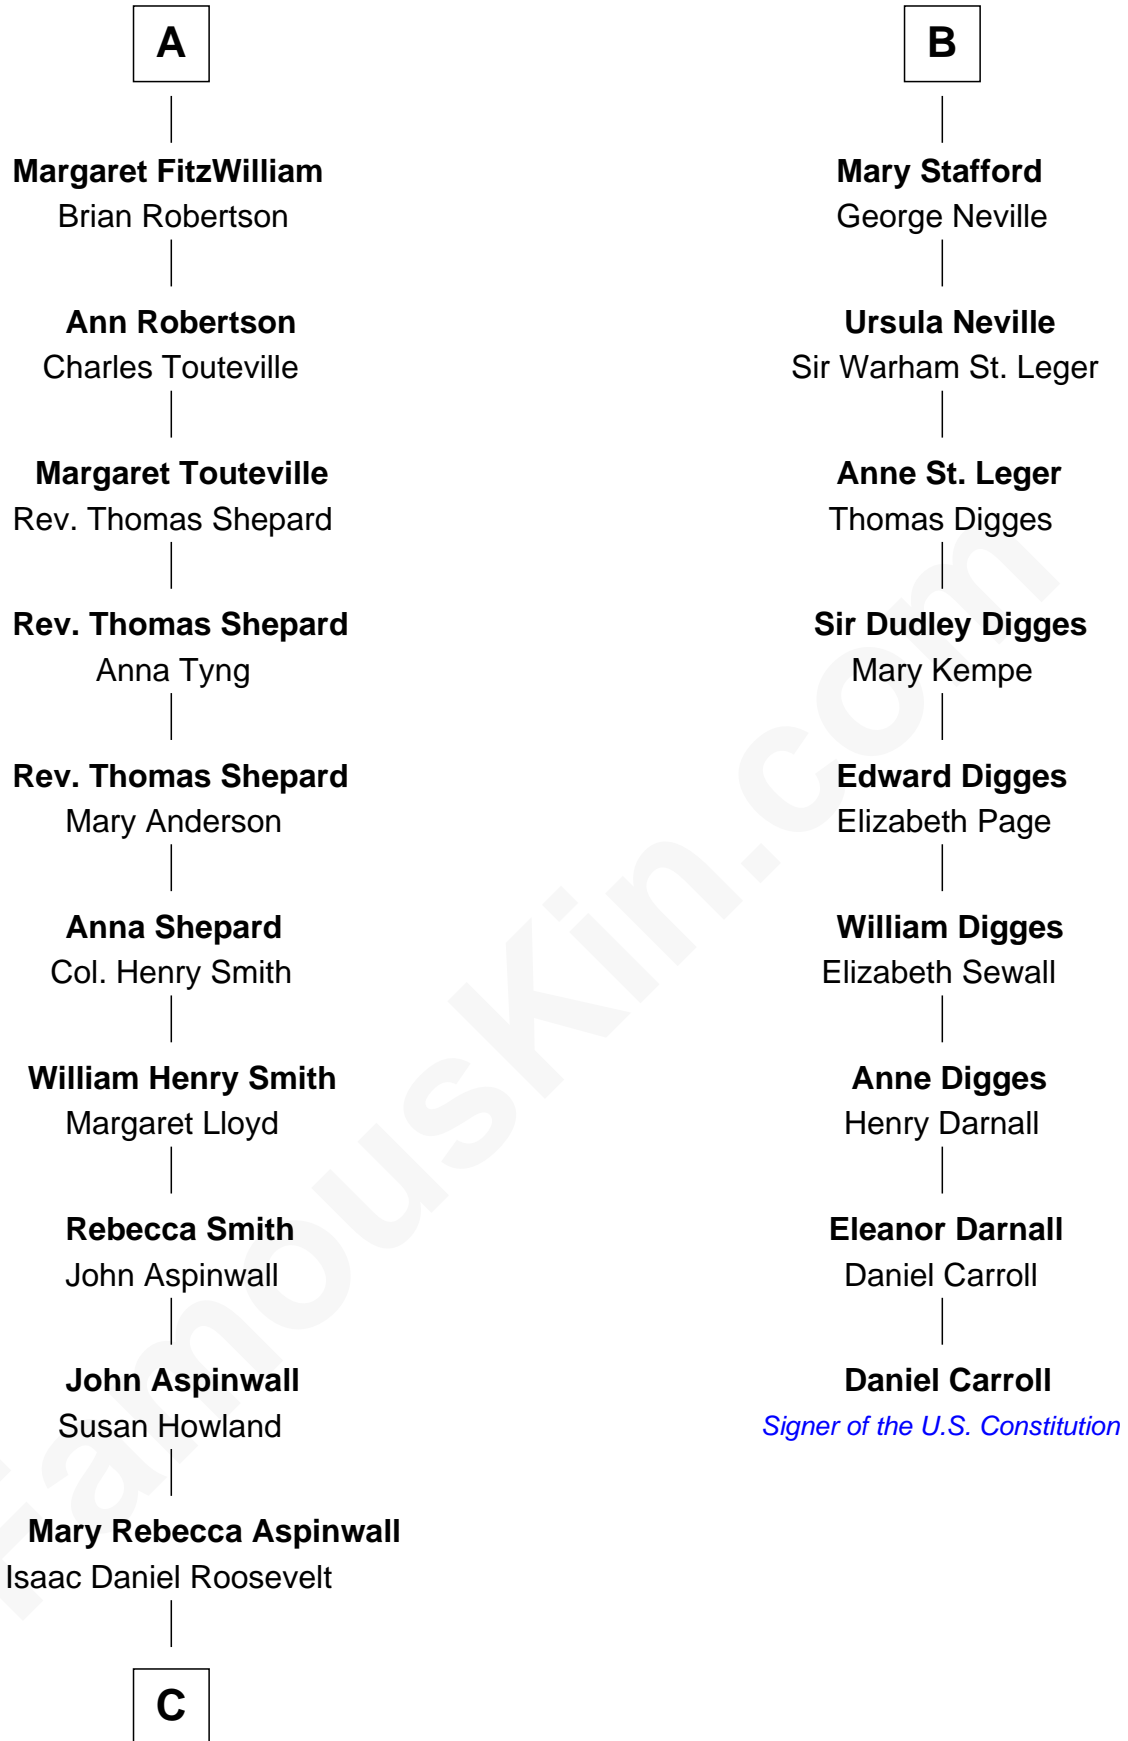

**FamousKin.com**  
**Relationship Chart of**  
**Franklin D. Roosevelt**  
*32nd U.S. President*

**15th cousin 3 times removed of**  
**Daniel Carroll**  
*Signer of the U.S. Constitution*

**C**

James Roosevelt

Sara Delano

Franklin D. Roosevelt

*32nd U.S. President*

FamousKin.com