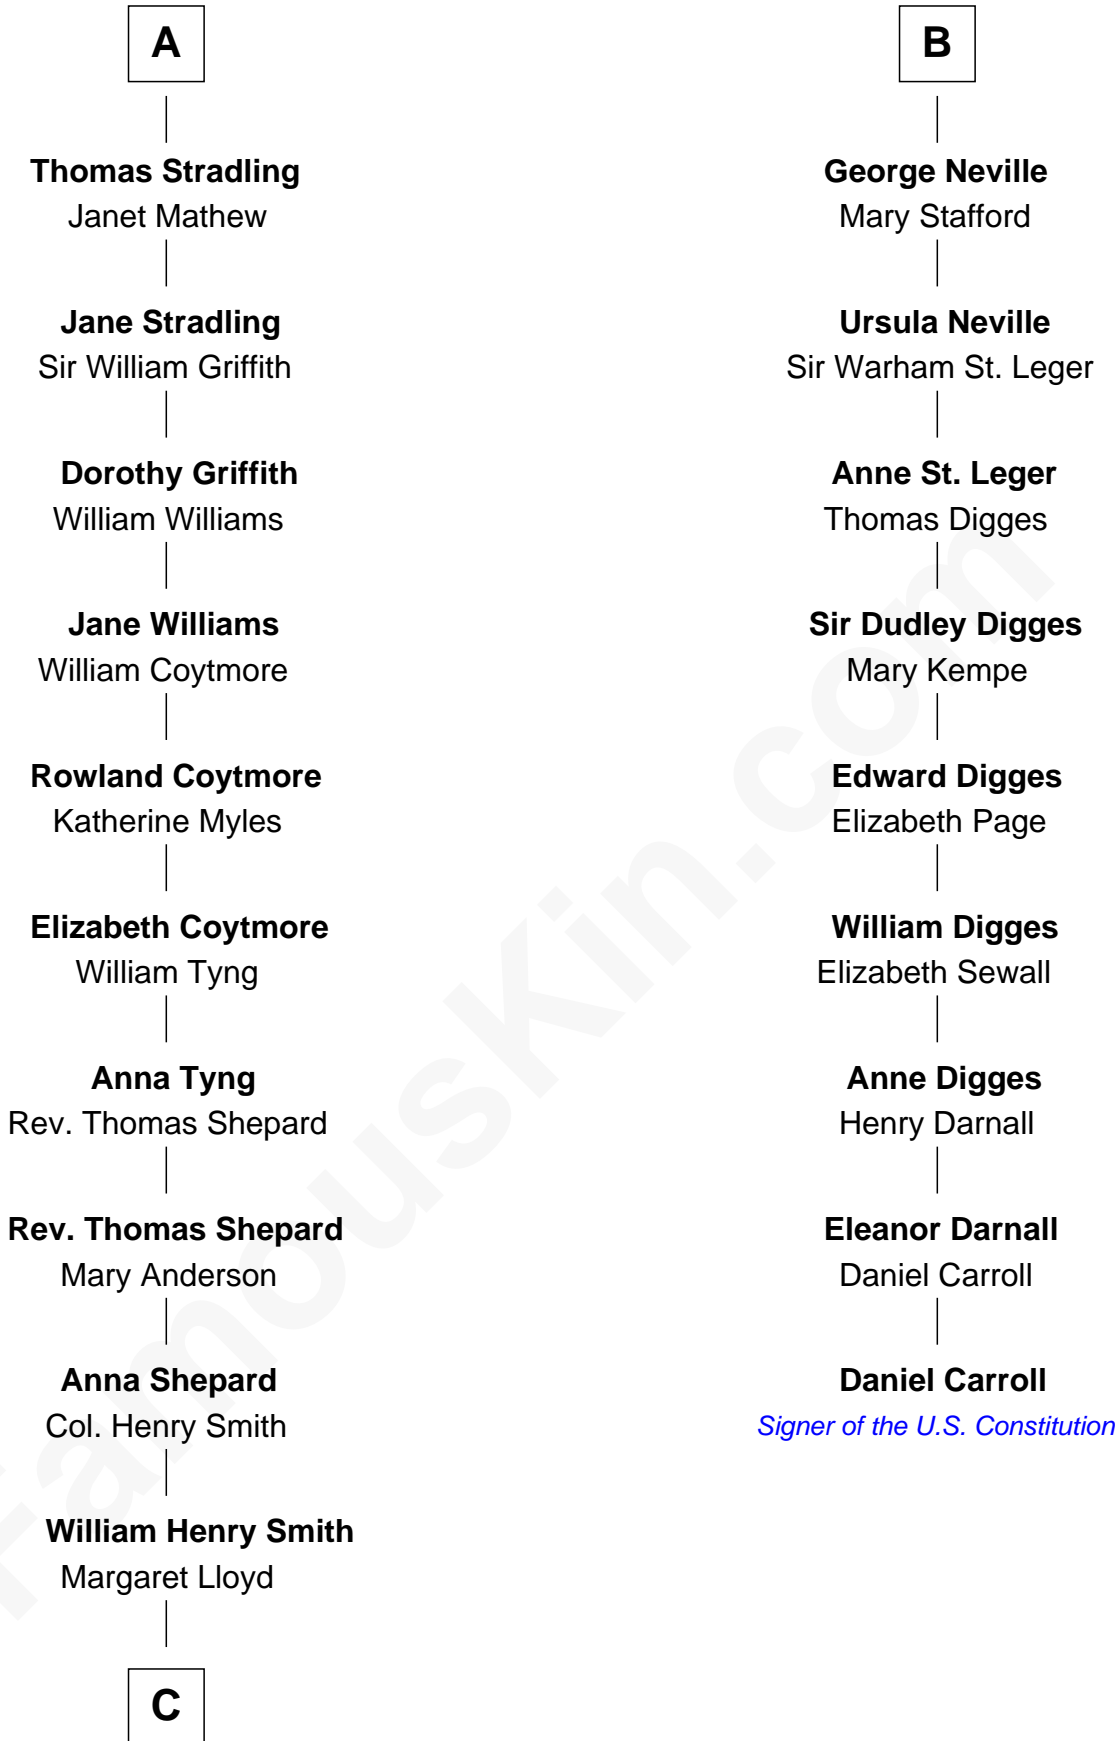

**FamousKin.com**  
**Relationship Chart of**  
**Franklin D. Roosevelt**  
*32nd U.S. President*

**15th cousin 6 times removed of**  
**Daniel Carroll**  
*Signer of the U.S. Constitution*

**C**

Rebecca Smith

John Aspinwall

John Aspinwall

Susan Howland

Mary Rebecca Aspinwall

Isaac Daniel Roosevelt

James Roosevelt

Sara Delano

Franklin D. Roosevelt

*32nd U.S. President*

FamousKin.com