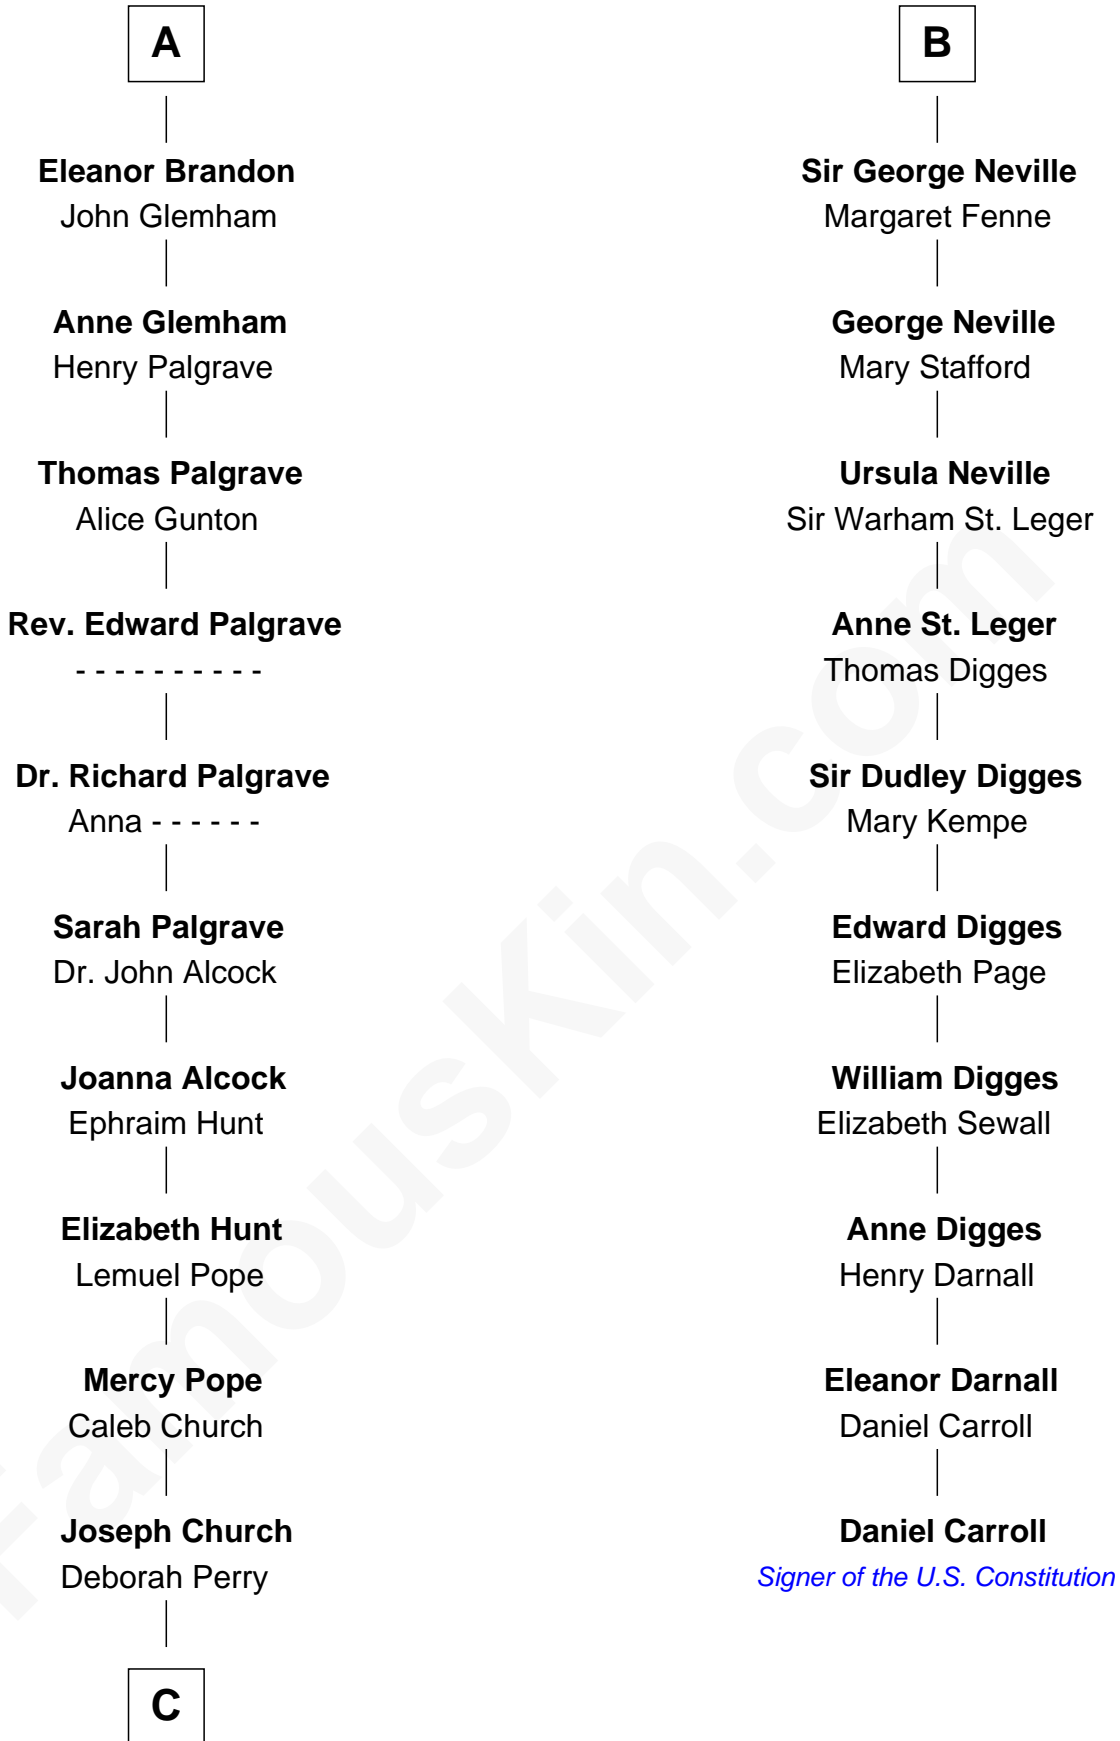

**FamousKin.com**  
**Relationship Chart of**  
**Franklin D. Roosevelt**  
*32nd U.S. President*

**16th cousin 4 times removed of**  
**Daniel Carroll**  
*Signer of the U.S. Constitution*

**Robert I, Count of Artois**  
 Matilda of Brabant

**Blanche of Artois**  
 Edmund Plantagenet

**Henry Plantagenet**  
 Maud de Chaworth

**Eleanor Plantagenet**  
 Richard Fitzalan

**Sir Richard Fitzalan**  
 Elizabeth de Bohun

**Elizabeth Fitzalan**  
 Sir Robert Goushill

**Elizabeth Goushill**  
 Sir Robert Wingfield

**Elizabeth Wingfield**  
 Sir William Brandon

**A**

**Blanche of Artois**  
 King Henry I of Navarre

**Joan of Navarre**  
 King Philip IV of France

**Isabella of France**  
 Edward II, King of England

**Edward III, King of England**  
 Philippa of Hainault

**John of Gaunt**  
 Katherine Roet

**Joan Beaufort**  
 Sir Ralph Neville

**Sir Edward Neville**  
 Elizabeth de Beauchamp

**B**

**C**

—  
**Deborah P. Church**