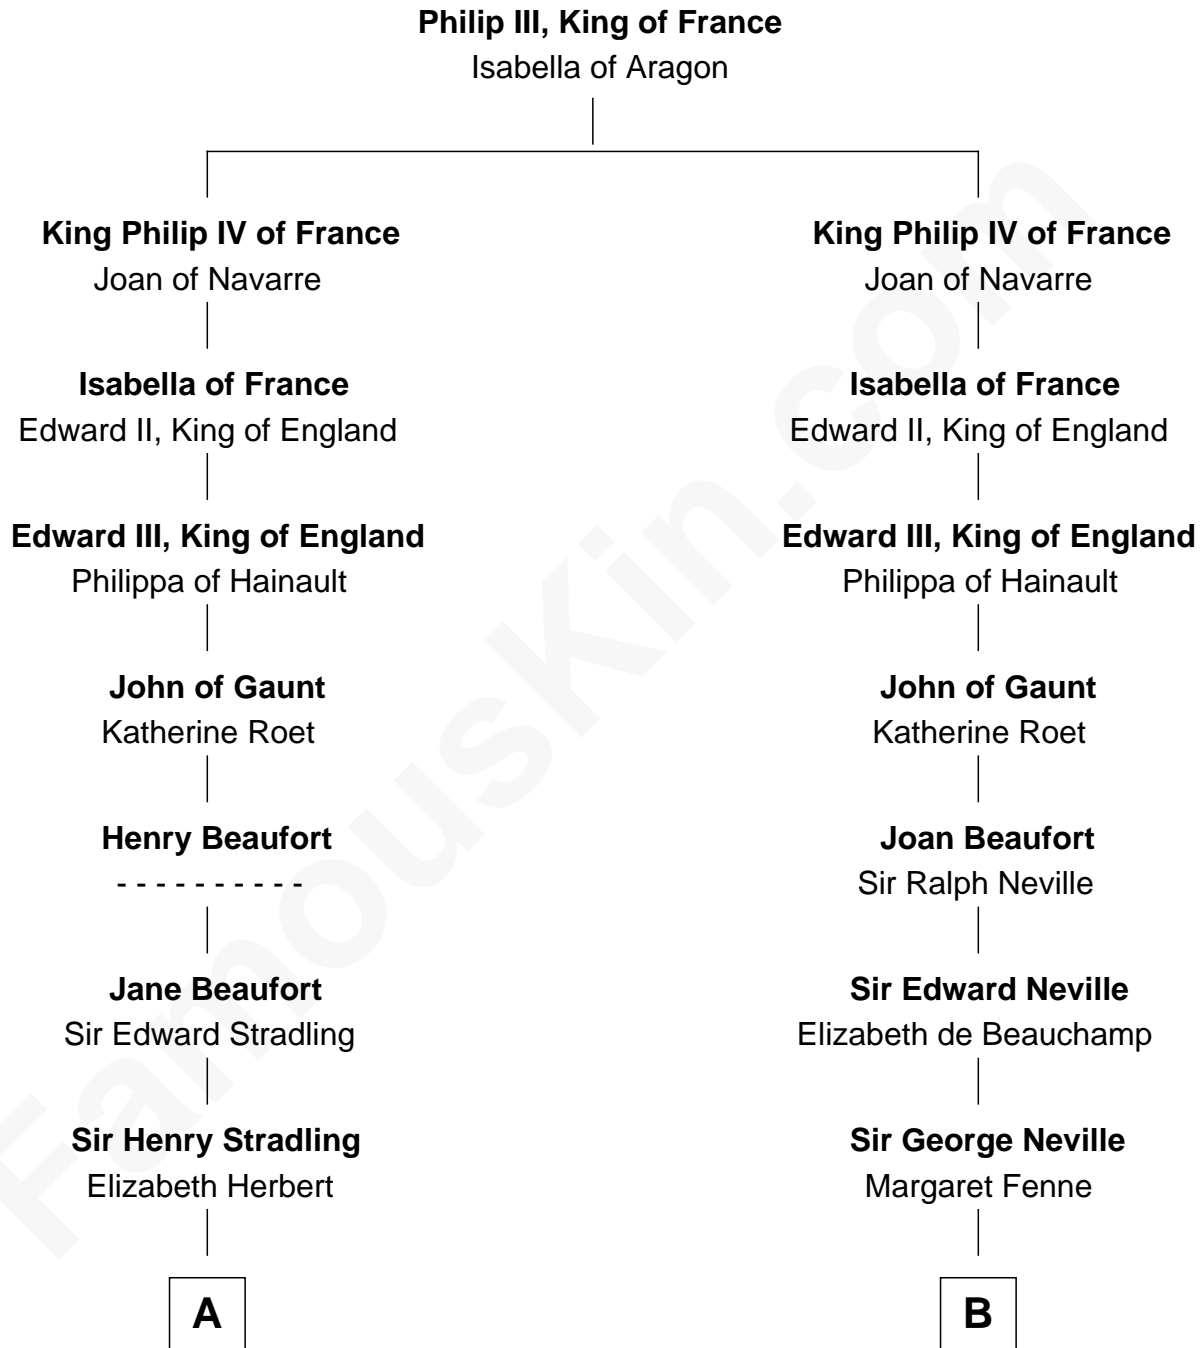

**FamousKin.com**  
**Relationship Chart of**  
**Franklin D. Roosevelt**  
*32nd U.S. President*

**15th cousin 6 times removed of**  
**Daniel Carroll**  
*Signer of the U.S. Constitution*

**C**

—  
**Rebecca Smith**

John Aspinwall

—  
**John Aspinwall**

Susan Howland

—  
**Mary Rebecca Aspinwall**

Isaac Daniel Roosevelt

—  
**James Roosevelt**

Sara Delano

—  
**Franklin D. Roosevelt**

*32nd U.S. President*

FamousKin.com