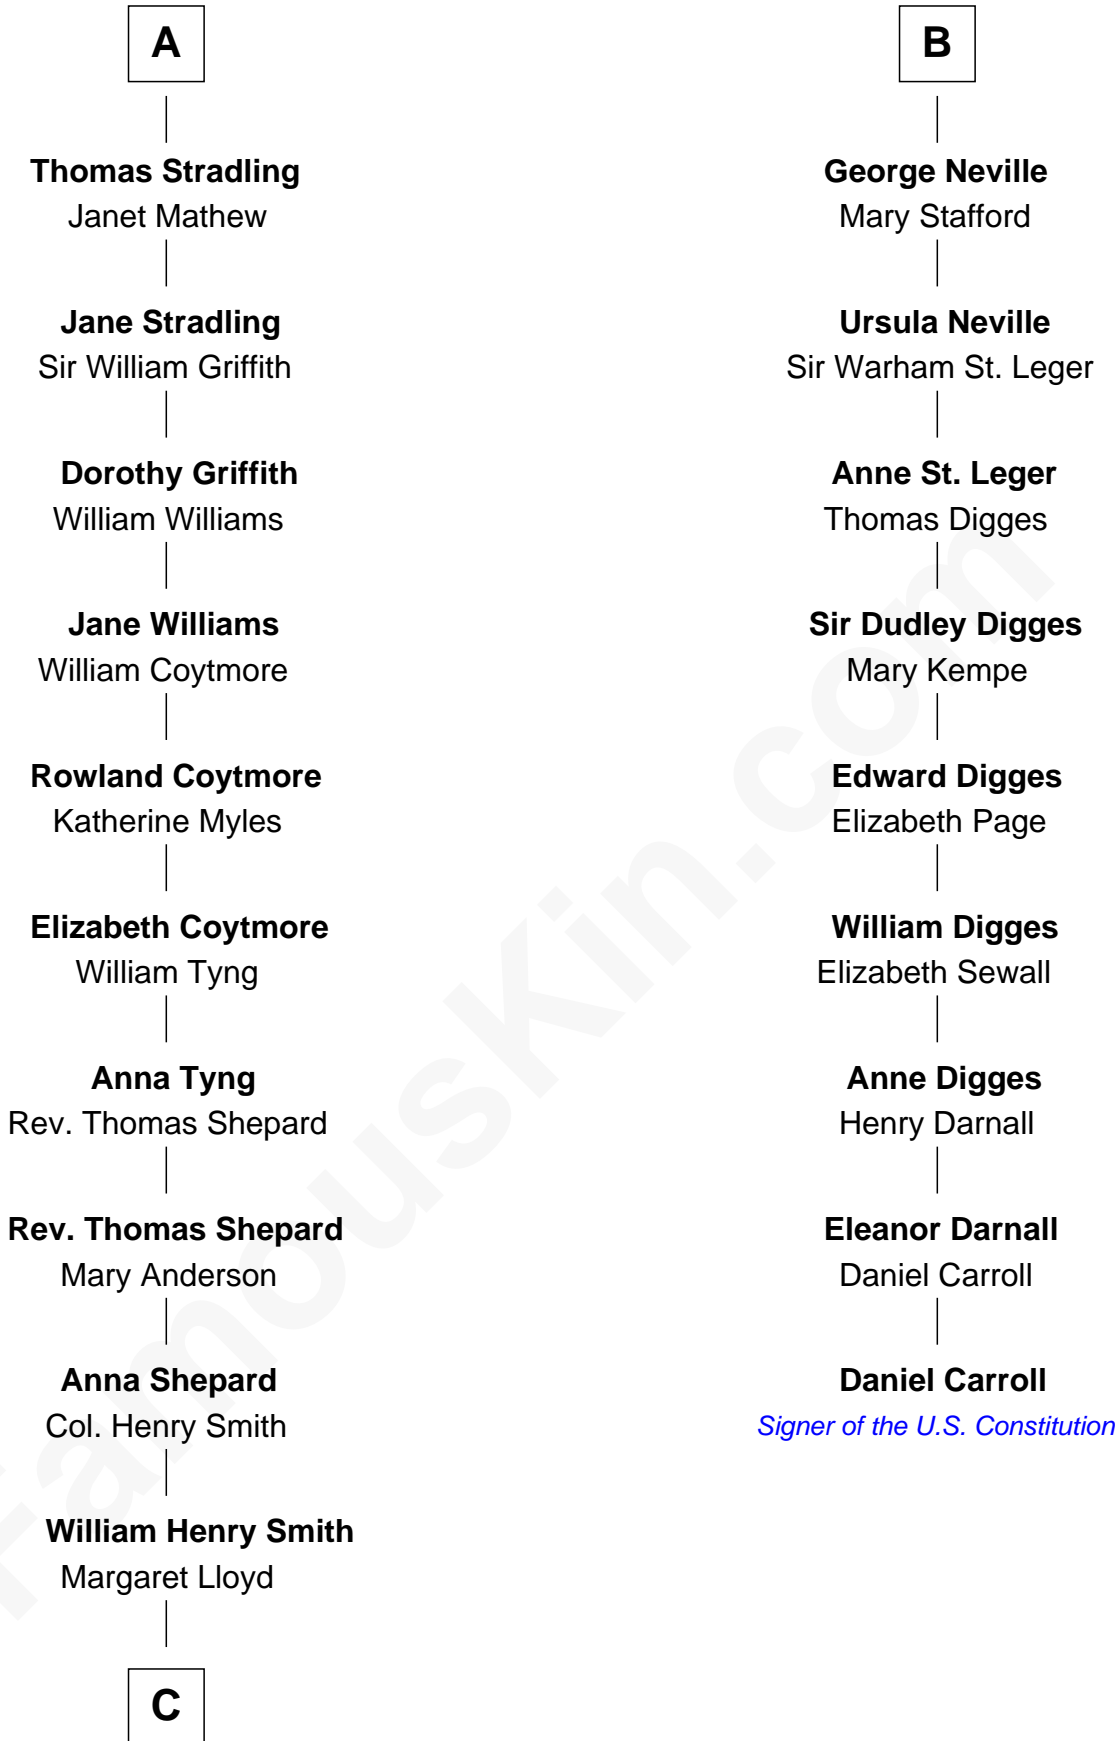

**FamousKin.com**  
**Relationship Chart of**  
**Franklin D. Roosevelt**  
*32nd U.S. President*

**15th cousin 6 times removed of**  
**Daniel Carroll**  
*Signer of the U.S. Constitution*

**C**

—  
**Rebecca Smith**

John Aspinwall

—  
**John Aspinwall**

Susan Howland

—  
**Mary Rebecca Aspinwall**

Isaac Daniel Roosevelt

—  
**James Roosevelt**

Sara Delano

—  
**Franklin D. Roosevelt**

*32nd U.S. President*

FamousKin.com