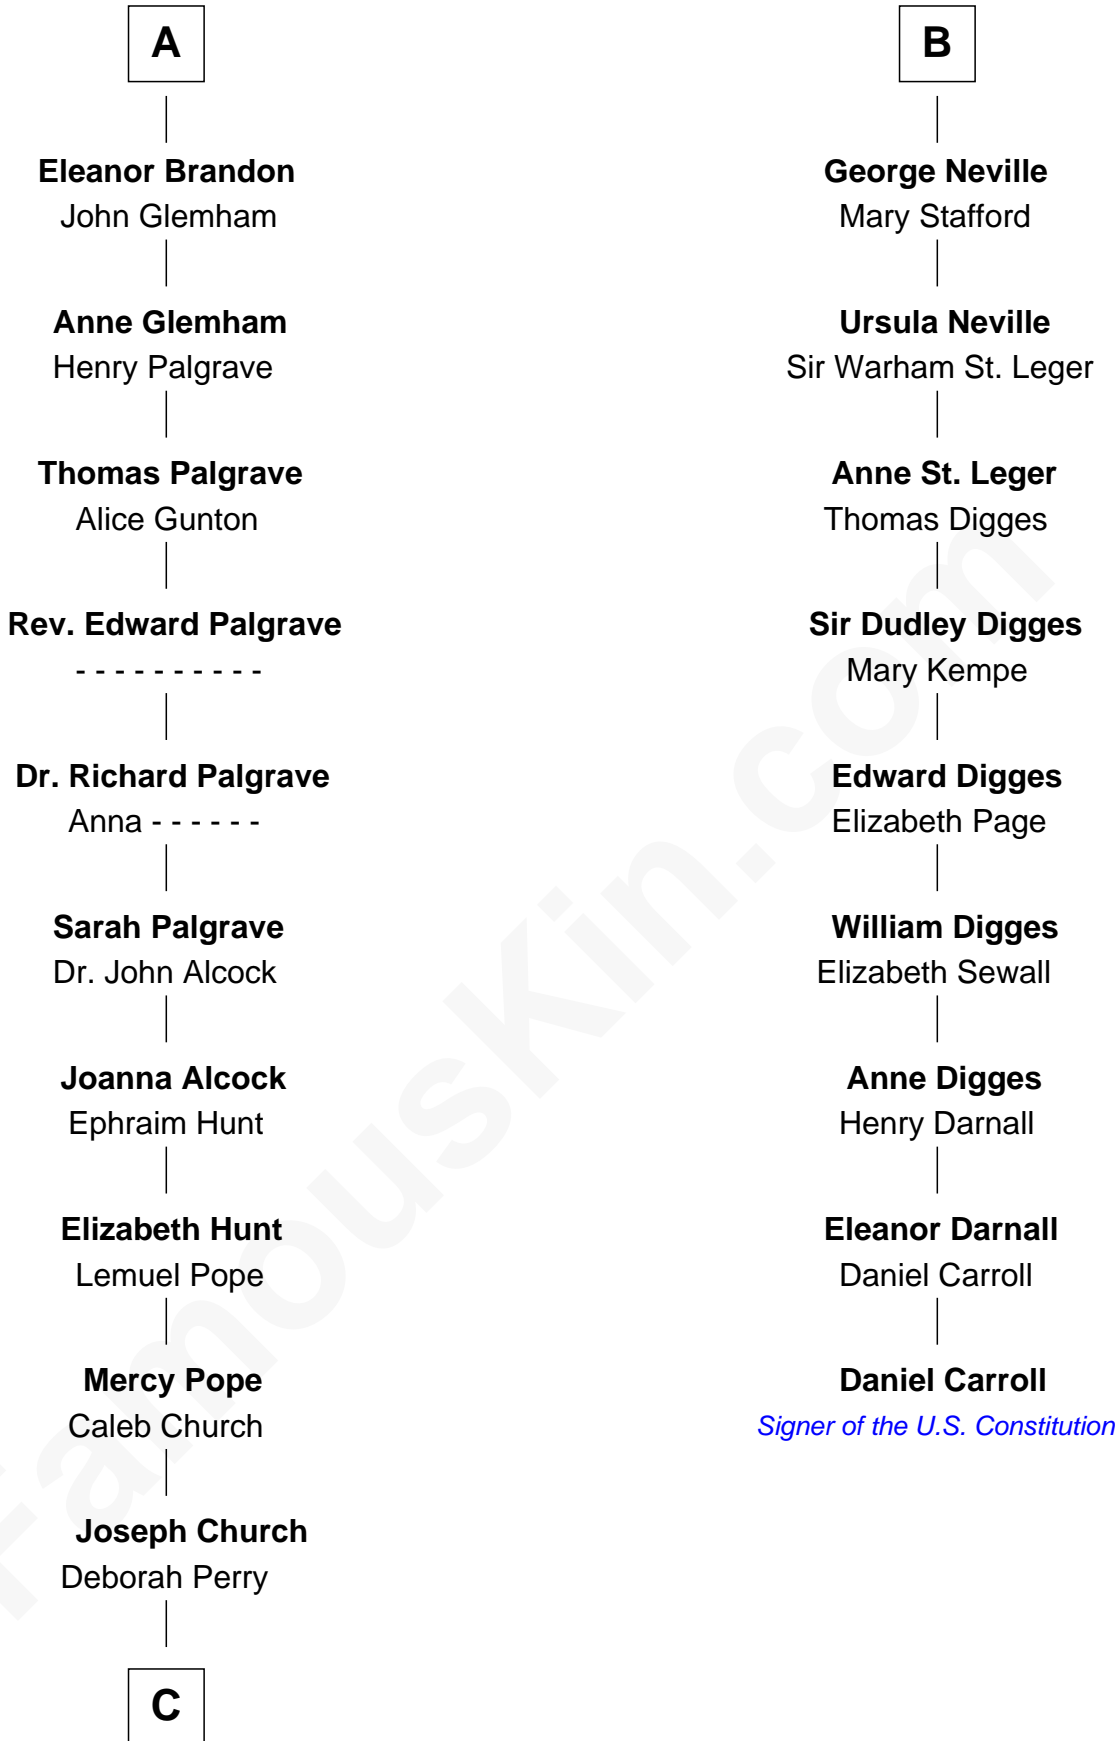

FamousKin.com
Relationship Chart of
Franklin D. Roosevelt
32nd U.S. President

15th cousin 5 times removed of
Daniel Carroll
Signer of the U.S. Constitution

Ferdinand III, King of Castile
 Joanna of Ponthieu

C

—
Deborah P. Church

Warren Delano

—
Warren Delano

Catharine Robbins Lyman

—
Sara Delano

James Roosevelt

—
Franklin D. Roosevelt

32nd U.S. President

FamousKin.com