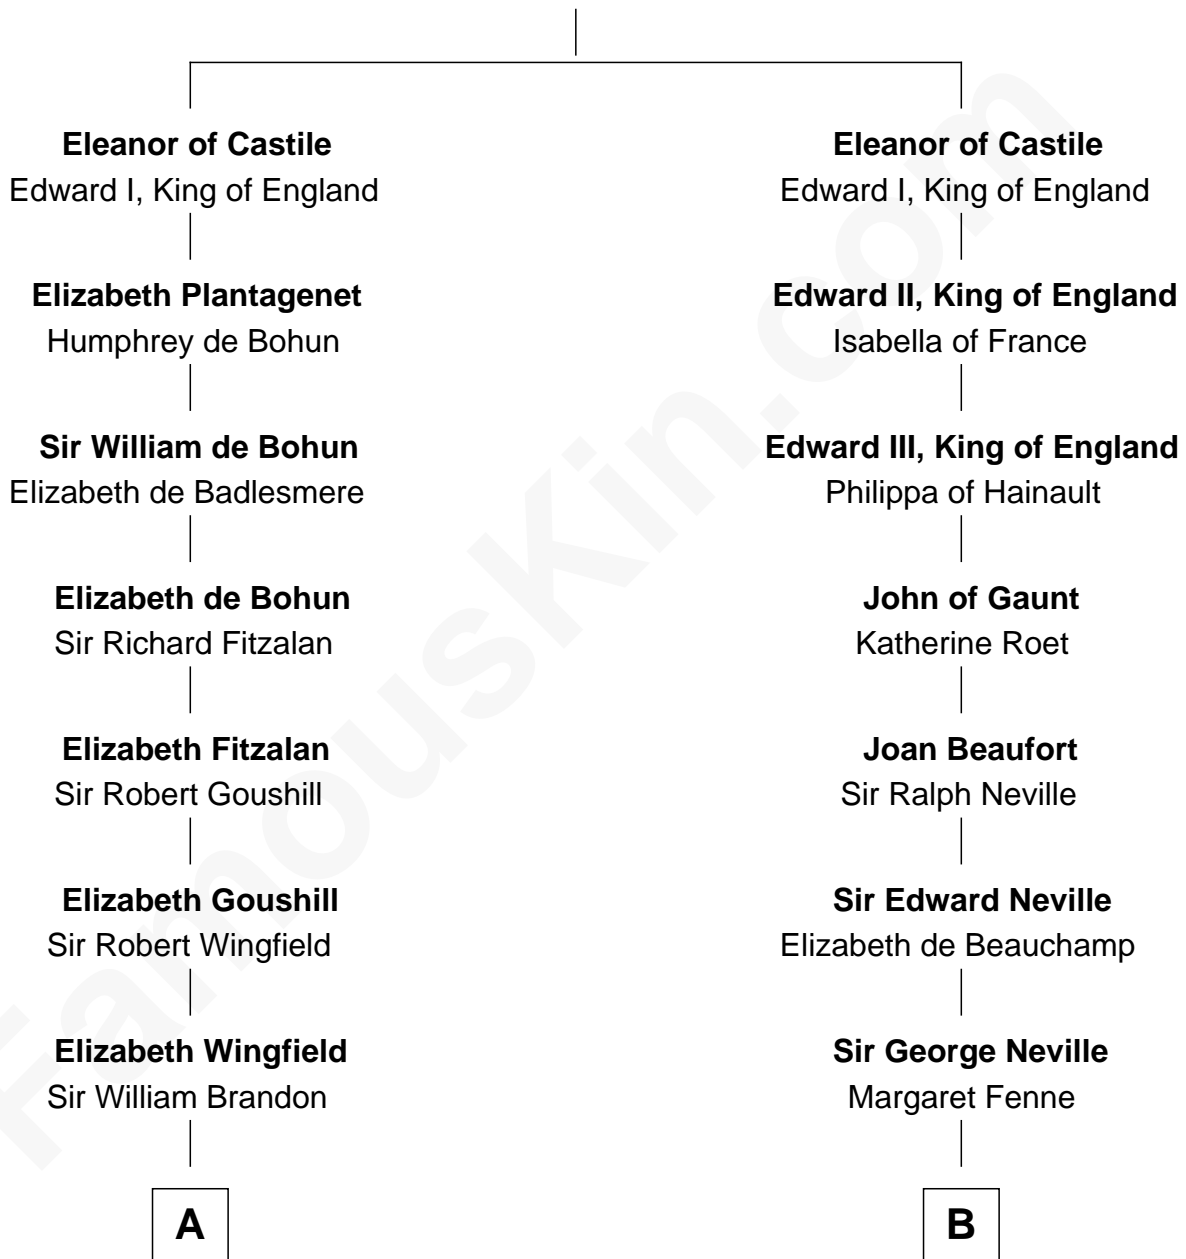

FamousKin.com
Relationship Chart of
Franklin D. Roosevelt
32nd U.S. President

15th cousin 5 times removed of
Daniel Carroll
Signer of the U.S. Constitution

Ferdinand III, King of Castile
 Joanna of Ponthieu

C

—
Deborah P. Church

Warren Delano

—
Warren Delano

Catharine Robbins Lyman

—
Sara Delano

James Roosevelt

—
Franklin D. Roosevelt

32nd U.S. President

FamousKin.com