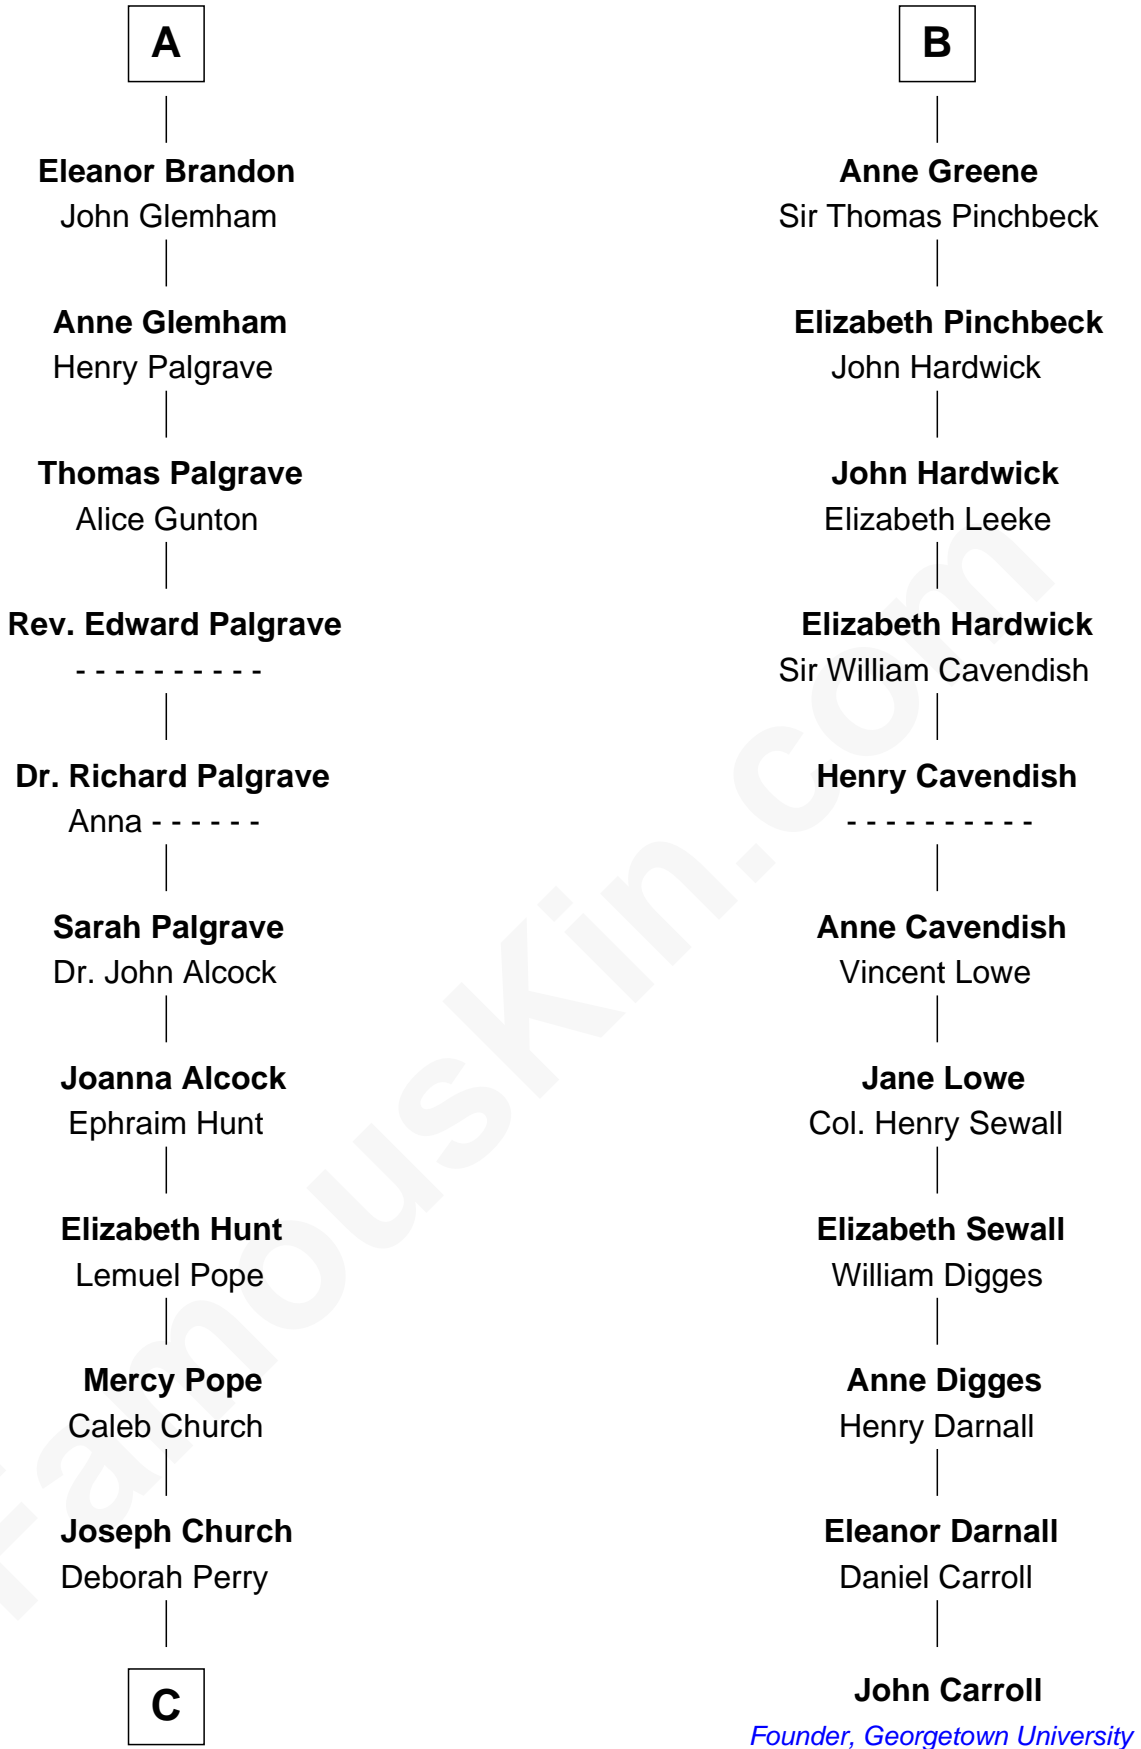

**FamousKin.com**  
**Relationship Chart of**  
**Franklin D. Roosevelt**  
*32nd U.S. President*

**17th cousin 3 times removed of**  
**John Carroll**  
*Founder of Georgetown University*

**C**

—  
**Deborah P. Church**

Warren Delano

—  
**Warren Delano**

Catharine Robbins Lyman

—  
**Sara Delano**

James Roosevelt

—  
**Franklin D. Roosevelt**

*32nd U.S. President*

FamousKin.com