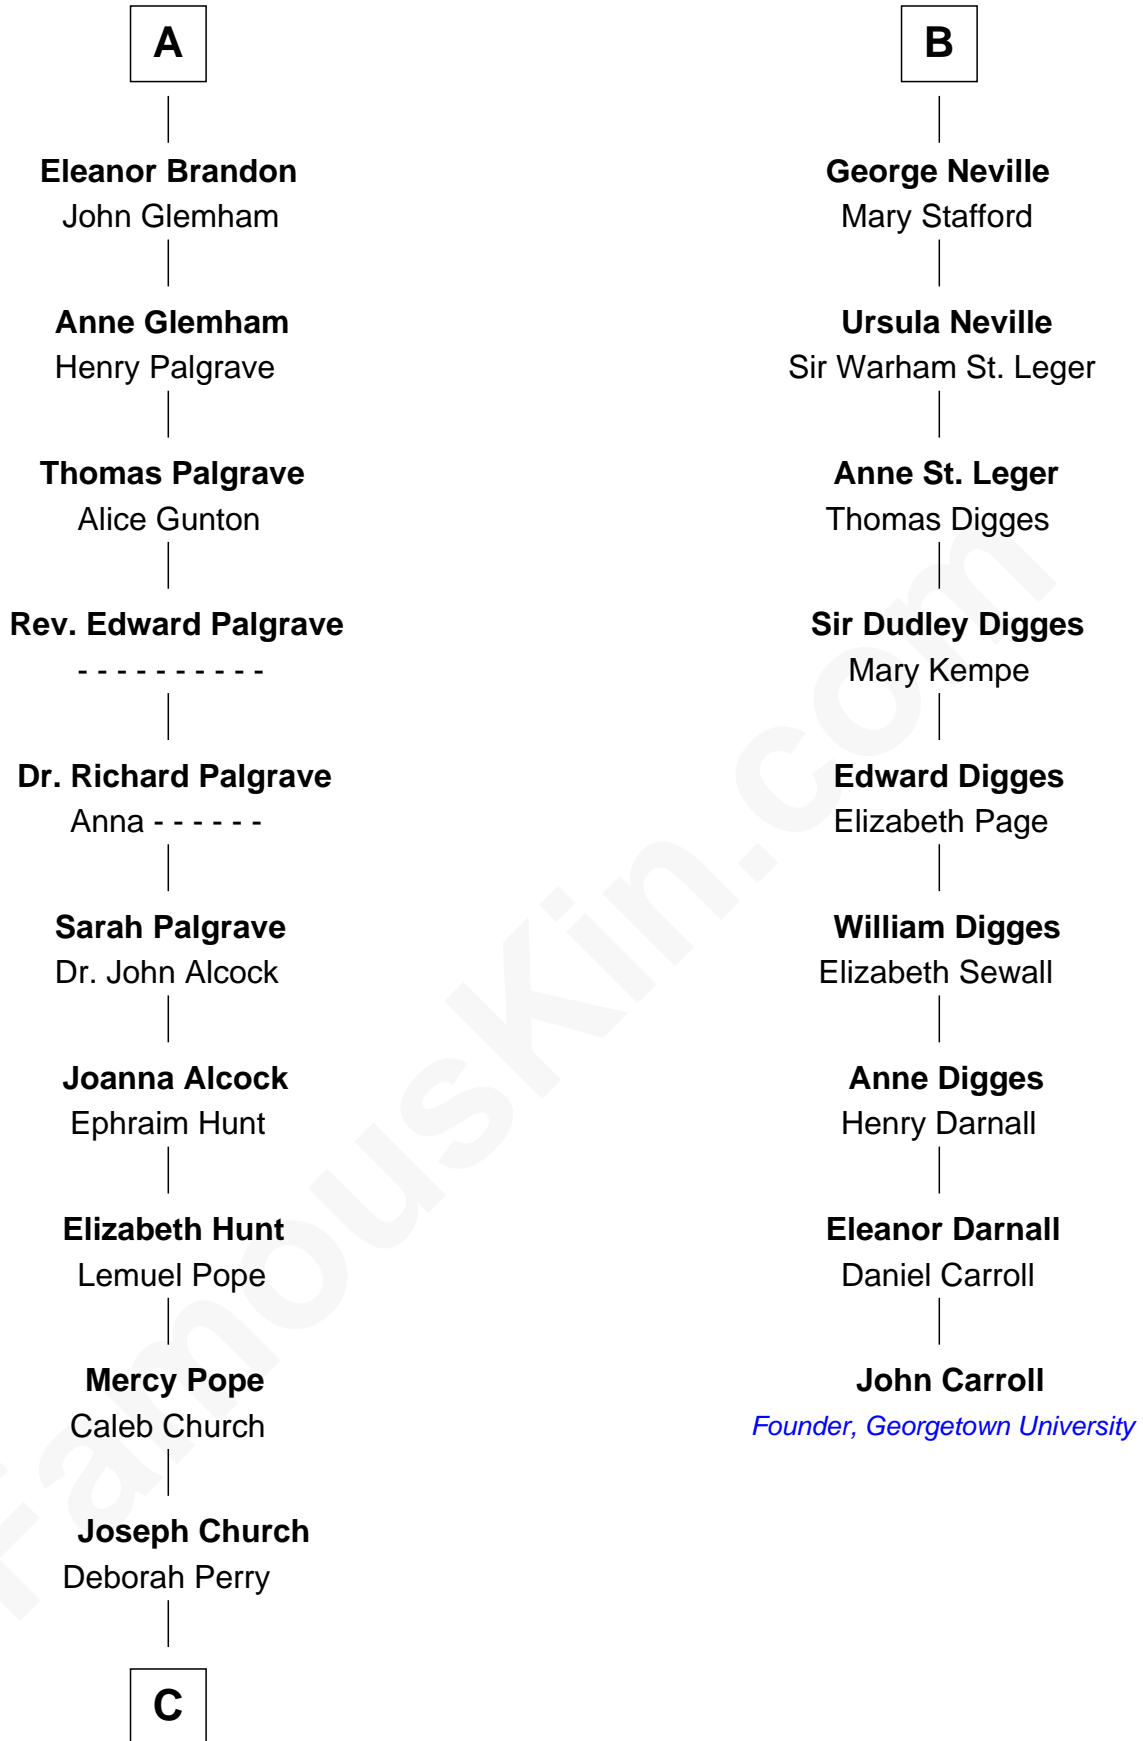

FamousKin.com
Relationship Chart of
Franklin D. Roosevelt
32nd U.S. President

15th cousin 5 times removed of
John Carroll
Founder of Georgetown University

C

—
Deborah P. Church

Warren Delano

—
Warren Delano

Catharine Robbins Lyman

—
Sara Delano

James Roosevelt

—
Franklin D. Roosevelt

32nd U.S. President

FamousKin.com