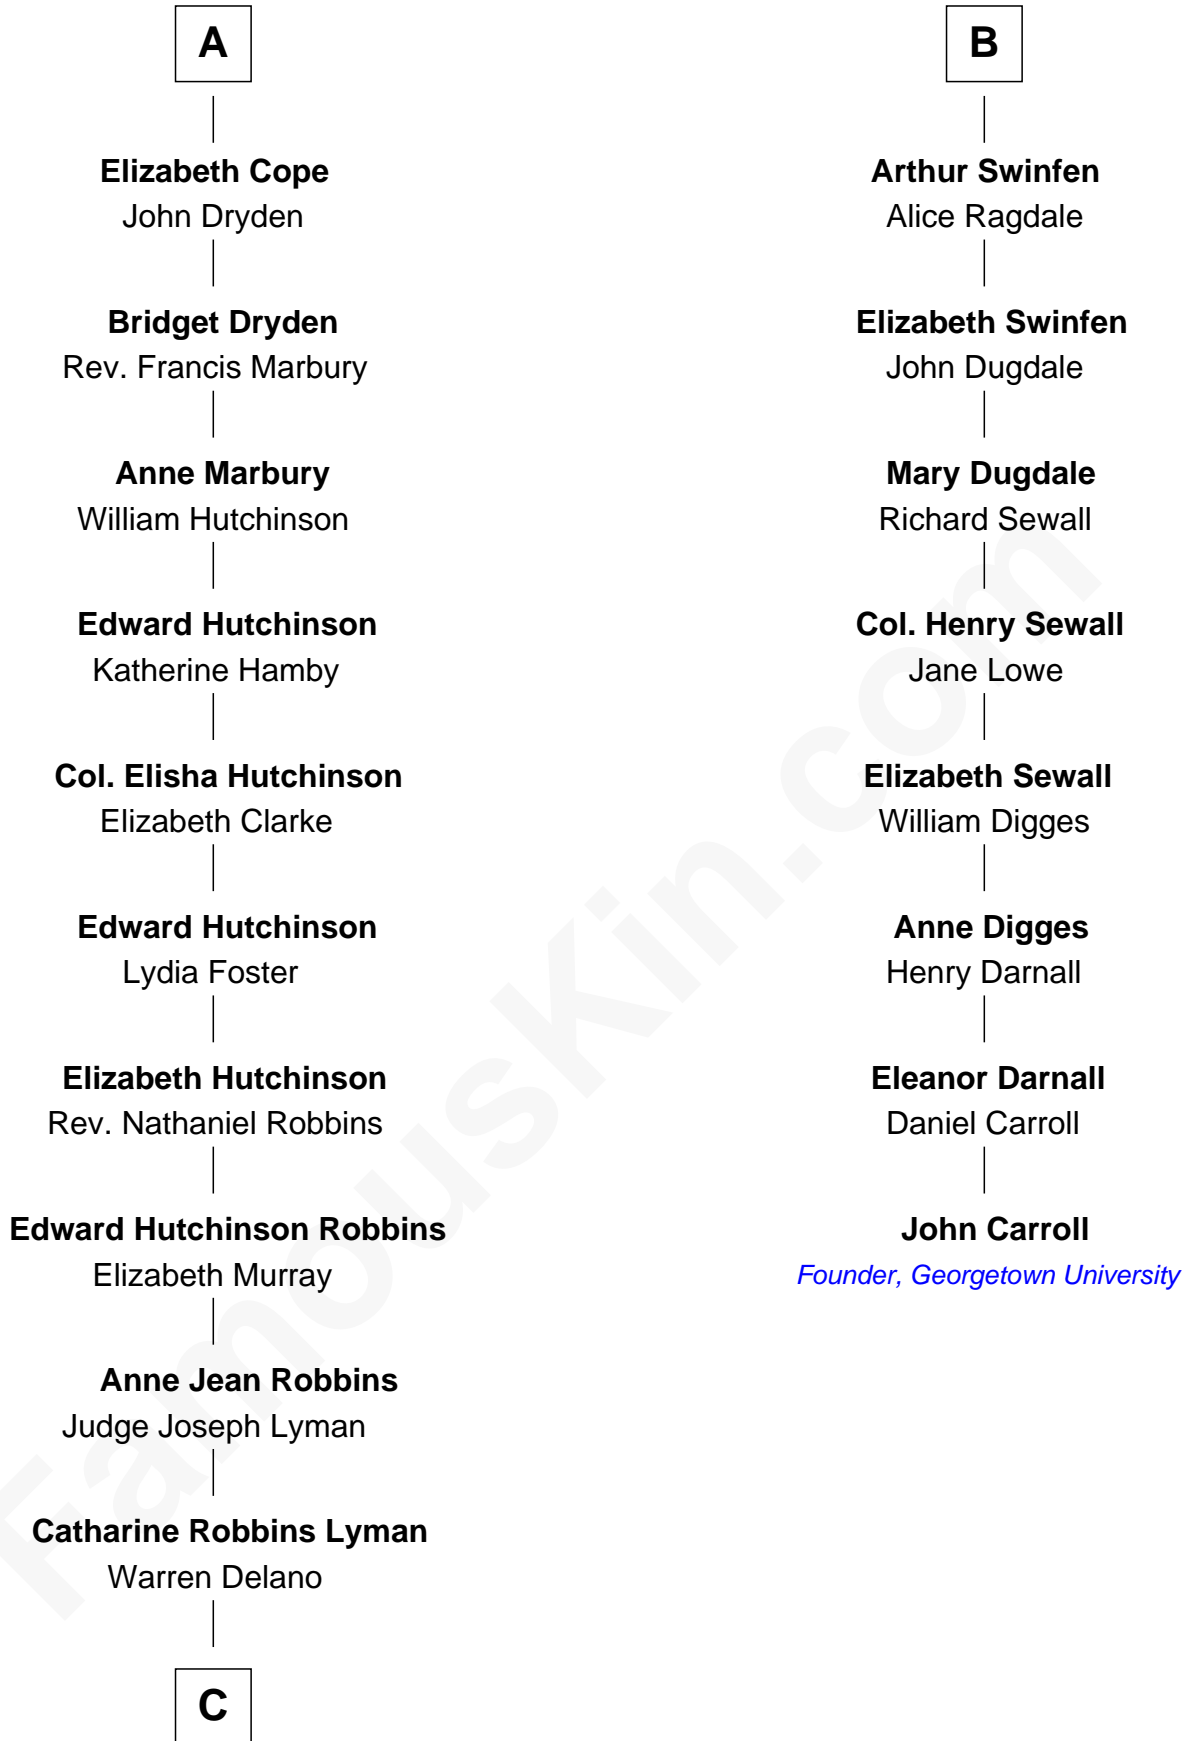

**FamousKin.com**  
**Relationship Chart of**  
**Franklin D. Roosevelt**  
*32nd U.S. President*

**14th cousin 4 times removed of**  
**John Carroll**  
*Founder of Georgetown University*

**C**

—  
**Sara Delano**  
James Roosevelt

—  
**Franklin D. Roosevelt**  
*32nd U.S. President*

FamousKin.com