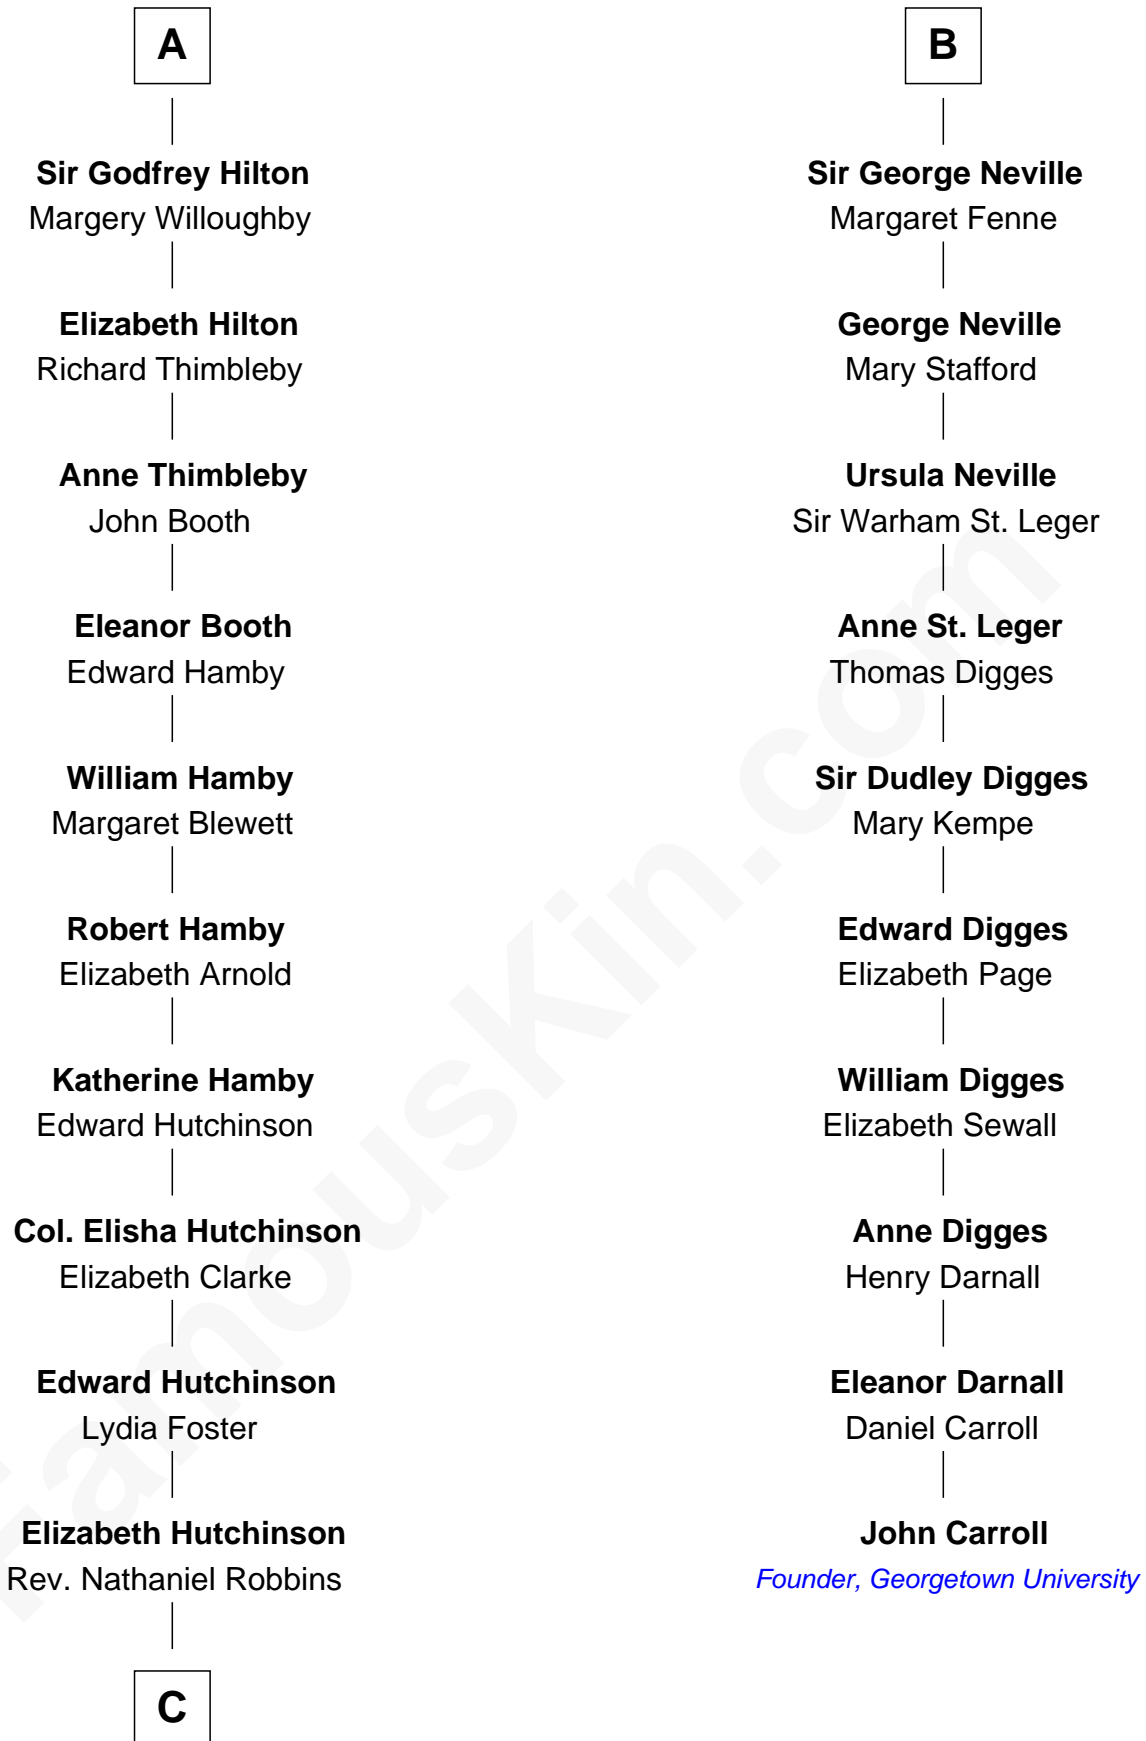

FamousKin.com
Relationship Chart of
Franklin D. Roosevelt
32nd U.S. President

16th cousin 5 times removed of
John Carroll
Founder of Georgetown University

C

Edward Hutchinson Robbins

Elizabeth Murray

Anne Jean Robbins

Judge Joseph Lyman

Catharine Robbins Lyman

Warren Delano

Sara Delano

James Roosevelt

Franklin D. Roosevelt

32nd U.S. President

FamousKin.com