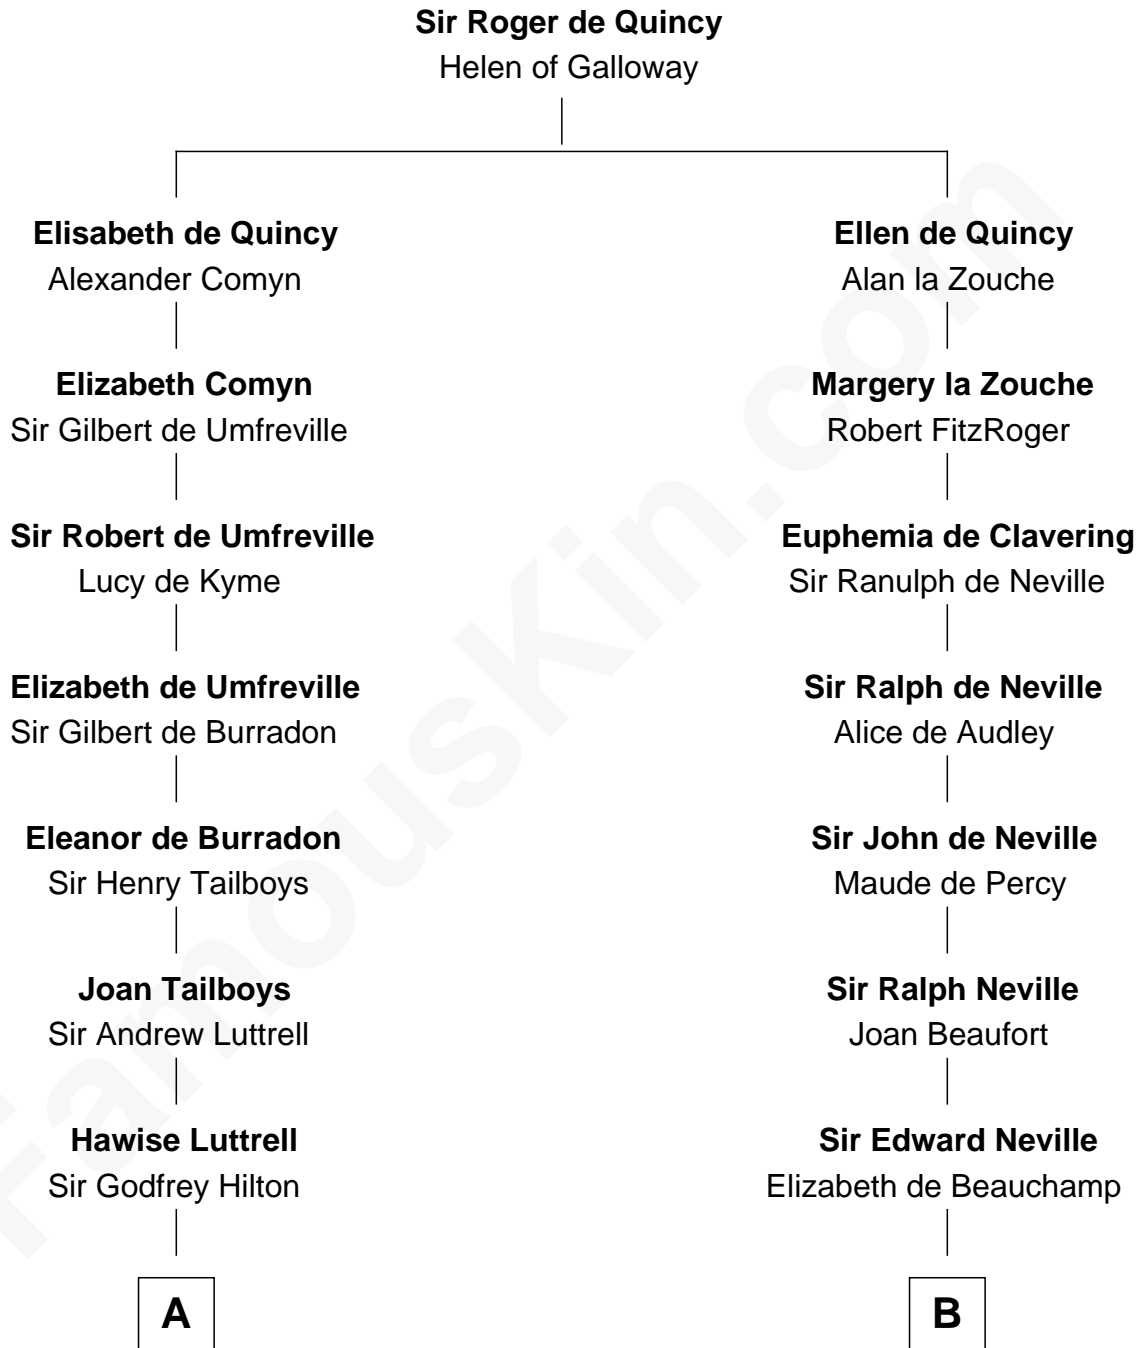

FamousKin.com
Relationship Chart of
Franklin D. Roosevelt
32nd U.S. President

16th cousin 5 times removed of
John Carroll
Founder of Georgetown University

C

Edward Hutchinson Robbins

Elizabeth Murray

Anne Jean Robbins

Judge Joseph Lyman

Catharine Robbins Lyman

Warren Delano

Sara Delano

James Roosevelt

Franklin D. Roosevelt

32nd U.S. President

FamousKin.com