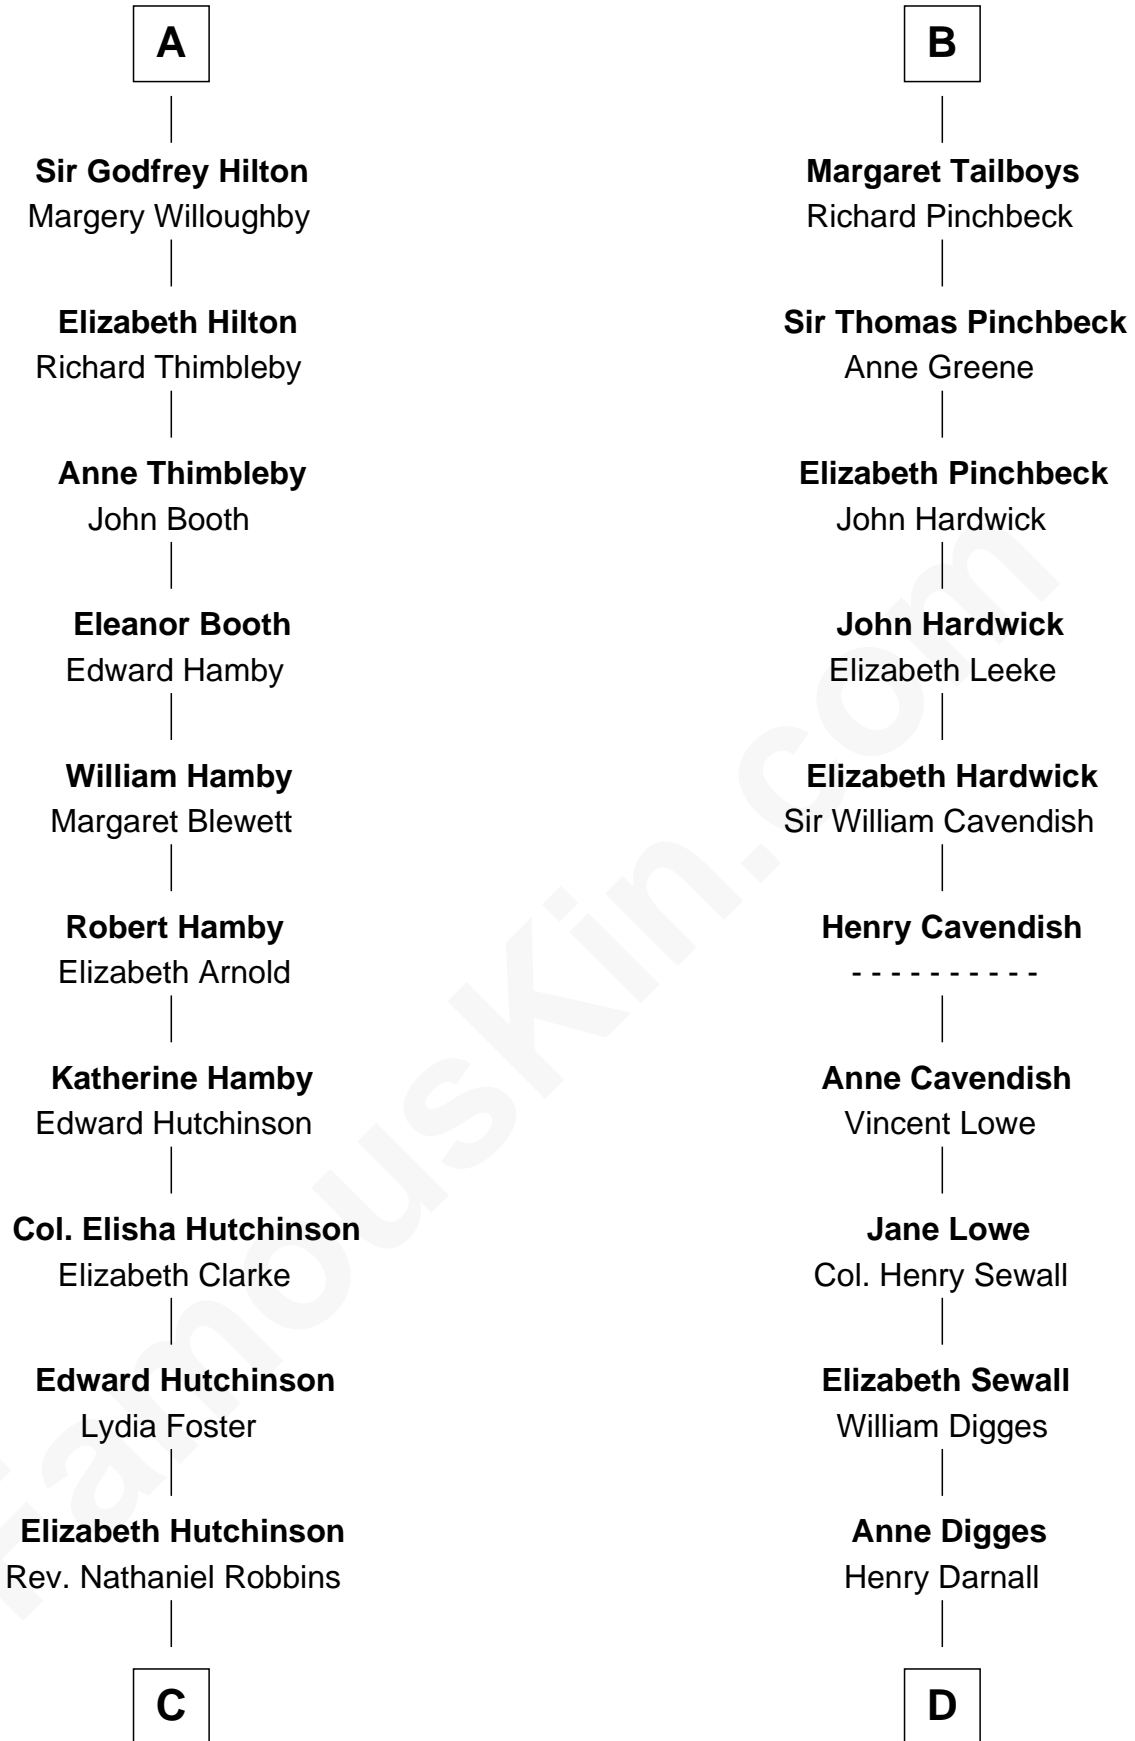

FamousKin.com
Relationship Chart of
Franklin D. Roosevelt
32nd U.S. President

18th cousin 3 times removed of
John Carroll
Founder of Georgetown University

C

Edward Hutchinson Robbins

Elizabeth Murray

Anne Jean Robbins

Judge Joseph Lyman

Catharine Robbins Lyman

Warren Delano

Sara Delano

James Roosevelt

Franklin D. Roosevelt

32nd U.S. President

D