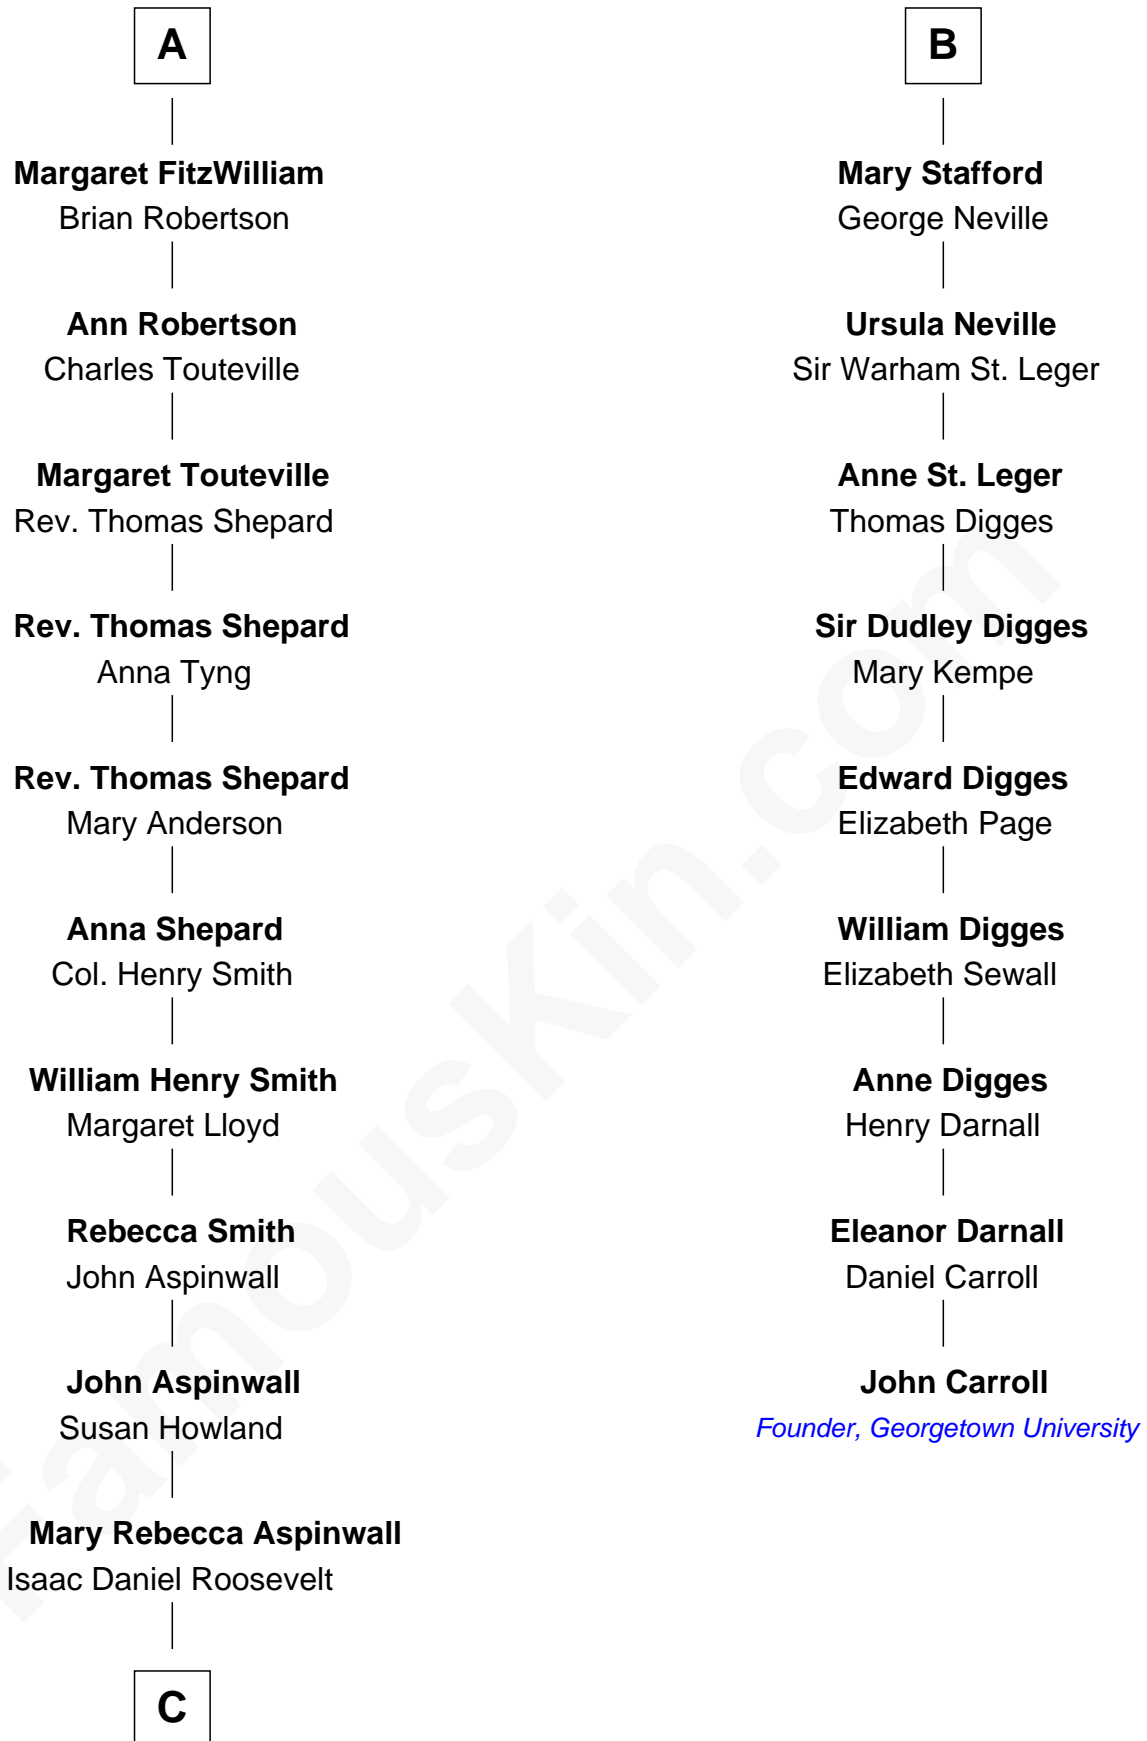

FamousKin.com
Relationship Chart of
Franklin D. Roosevelt
32nd U.S. President

15th cousin 3 times removed of
John Carroll
Founder of Georgetown University

C

James Roosevelt

Sara Delano

Franklin D. Roosevelt

32nd U.S. President

FamousKin.com