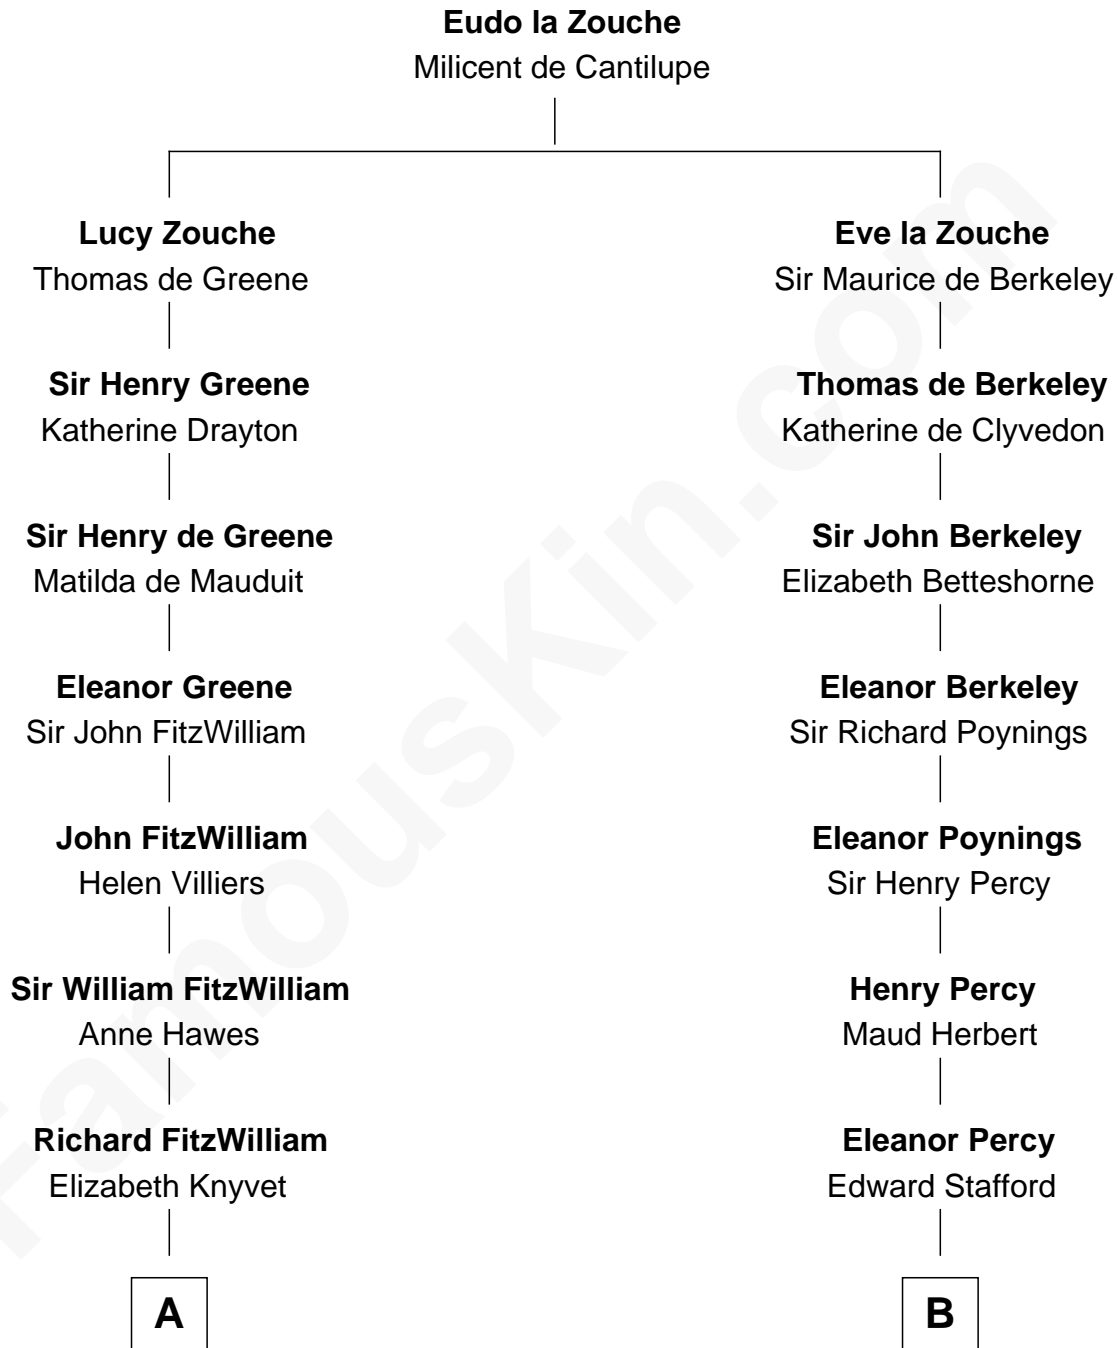

FamousKin.com
Relationship Chart of
Franklin D. Roosevelt
32nd U.S. President

15th cousin 3 times removed of
John Carroll
Founder of Georgetown University

C

James Roosevelt

Sara Delano

Franklin D. Roosevelt

32nd U.S. President

FamousKin.com