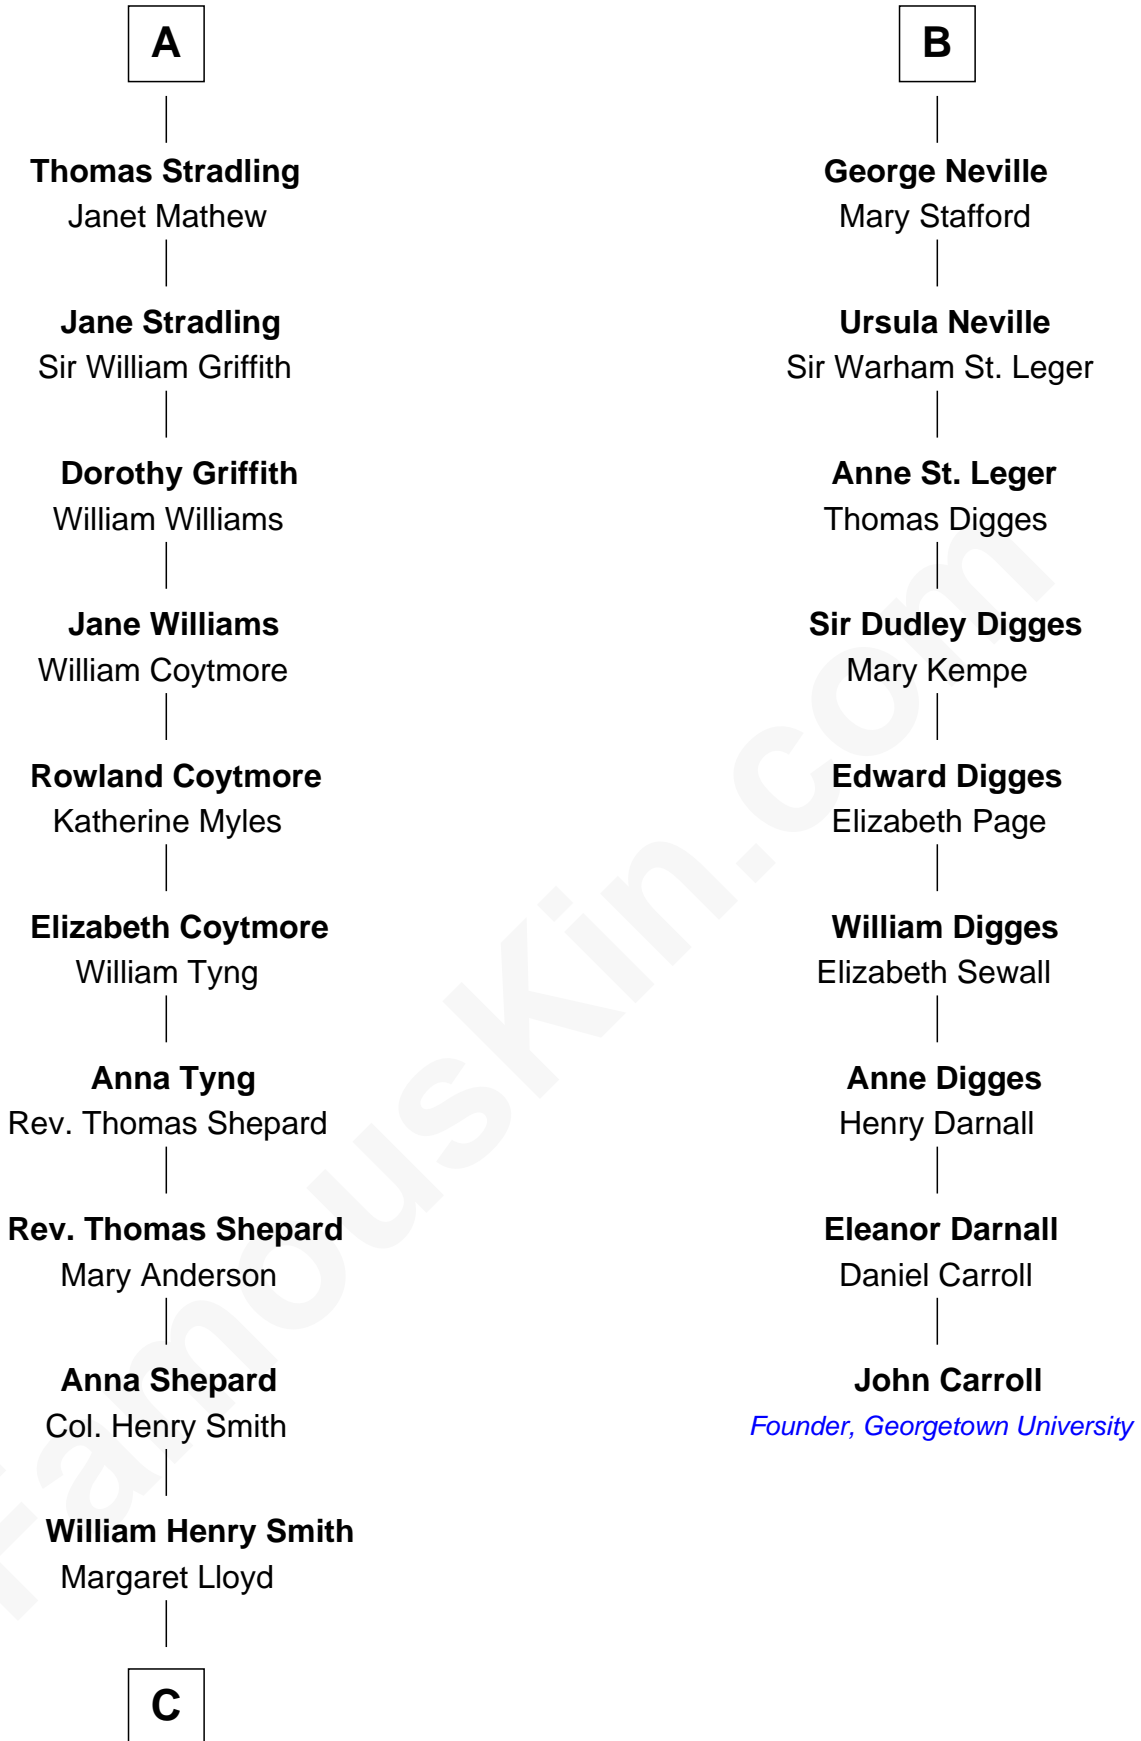

FamousKin.com
Relationship Chart of
Franklin D. Roosevelt
32nd U.S. President

15th cousin 6 times removed of
John Carroll
Founder of Georgetown University

C

Rebecca Smith

John Aspinwall

John Aspinwall

Susan Howland

Mary Rebecca Aspinwall

Isaac Daniel Roosevelt

James Roosevelt

Sara Delano

Franklin D. Roosevelt

32nd U.S. President

FamousKin.com