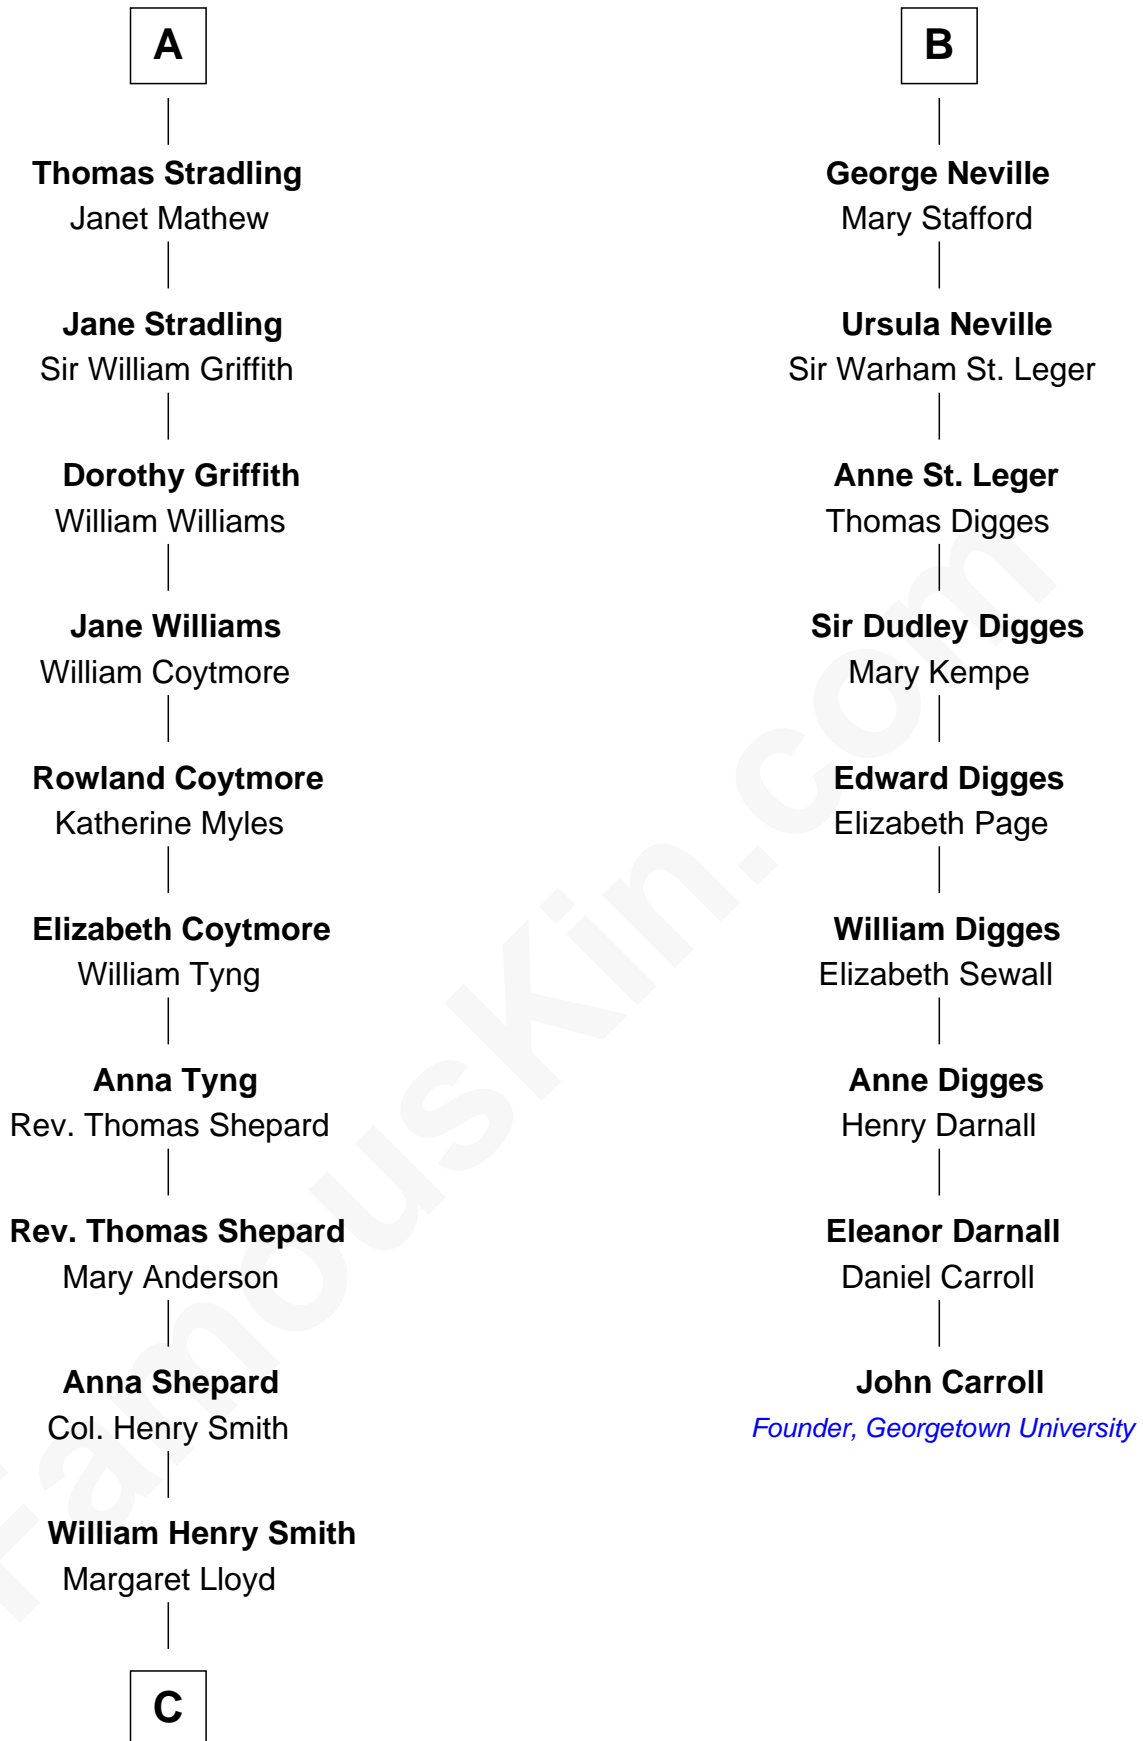

FamousKin.com
Relationship Chart of
Franklin D. Roosevelt
32nd U.S. President

15th cousin 6 times removed of
John Carroll
Founder of Georgetown University

C

—
Rebecca Smith

John Aspinwall

—
John Aspinwall

Susan Howland

—
Mary Rebecca Aspinwall

Isaac Daniel Roosevelt

—
James Roosevelt

Sara Delano

—
Franklin D. Roosevelt

32nd U.S. President