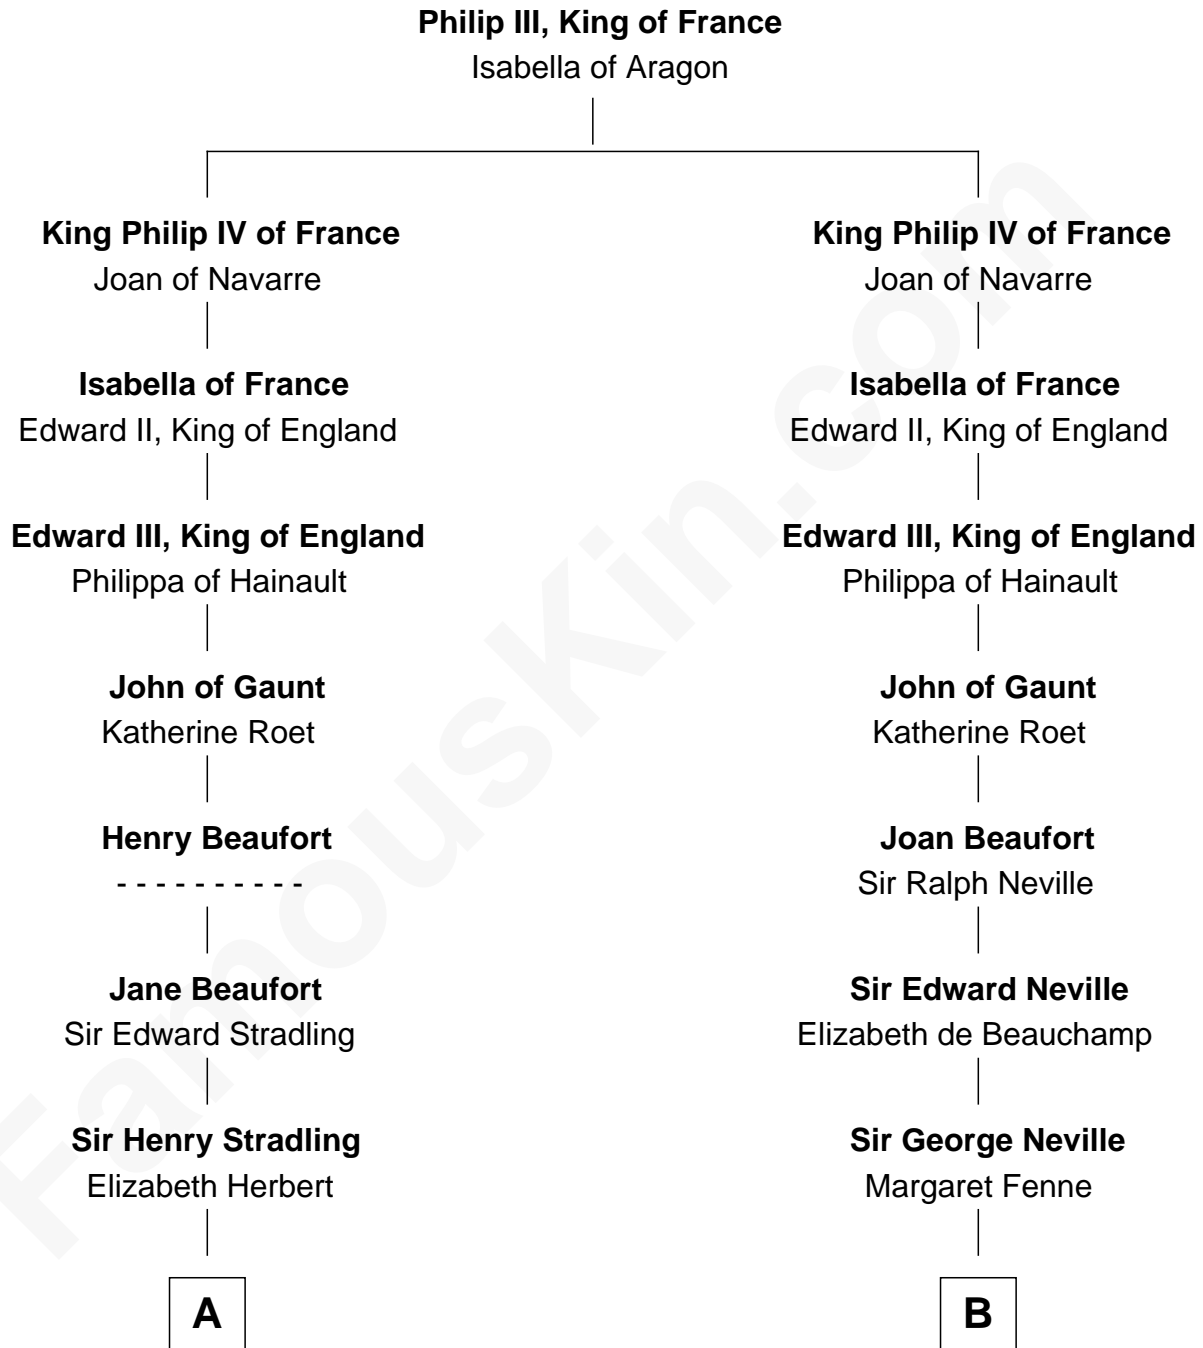

FamousKin.com
Relationship Chart of
Franklin D. Roosevelt
32nd U.S. President

15th cousin 6 times removed of
John Carroll
Founder of Georgetown University

C

—
Rebecca Smith

John Aspinwall

—
John Aspinwall

Susan Howland

—
Mary Rebecca Aspinwall

Isaac Daniel Roosevelt

—
James Roosevelt

Sara Delano

—
Franklin D. Roosevelt

32nd U.S. President