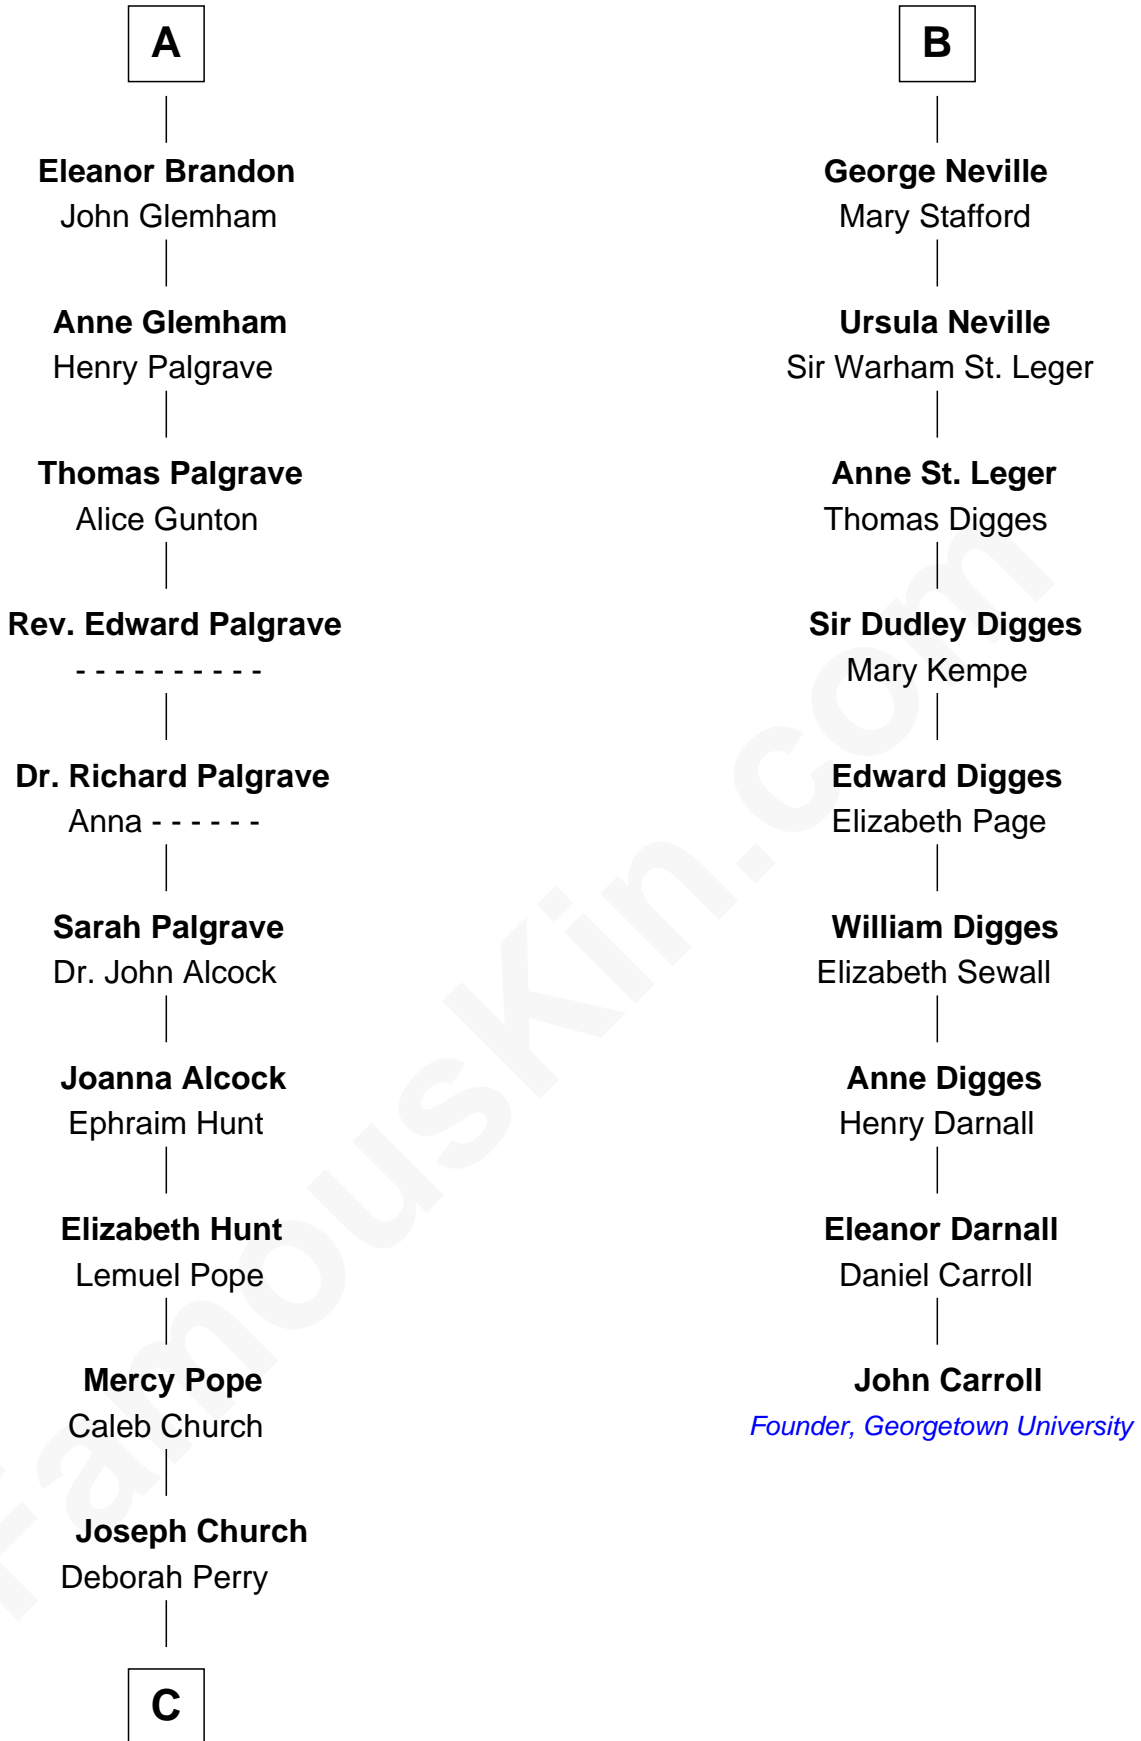

FamousKin.com
Relationship Chart of
Franklin D. Roosevelt
32nd U.S. President

15th cousin 5 times removed of
John Carroll
Founder of Georgetown University

Ferdinand III, King of Castile
 Joanna of Ponthieu

C

—
Deborah P. Church

Warren Delano

—
Warren Delano

Catharine Robbins Lyman

—
Sara Delano

James Roosevelt

—
Franklin D. Roosevelt

32nd U.S. President

FamousKin.com