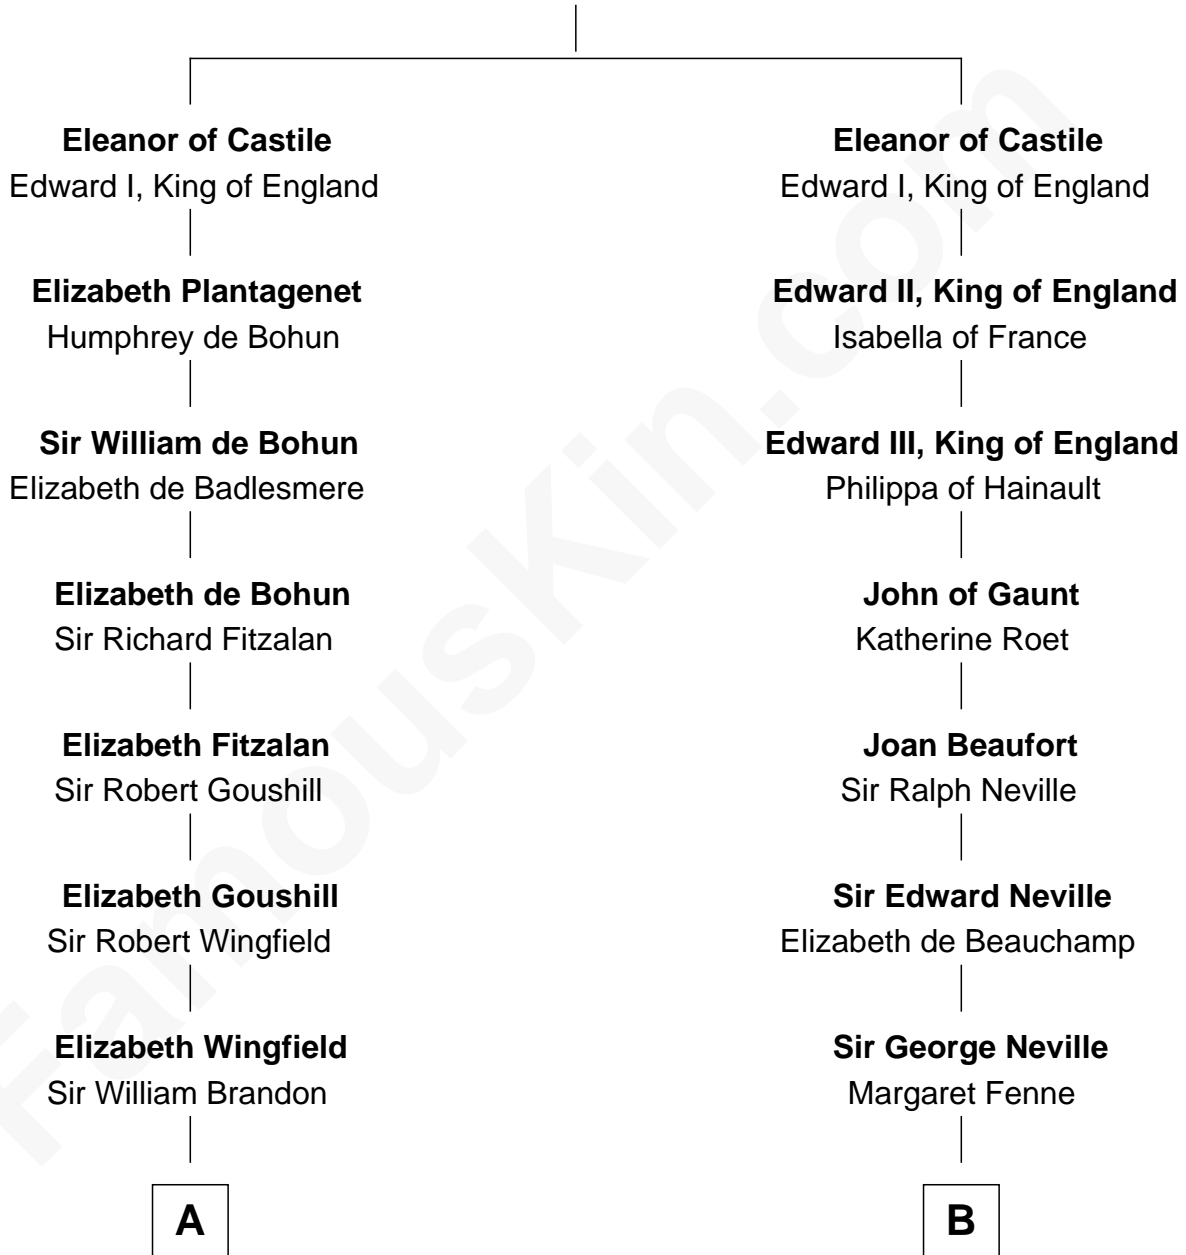

FamousKin.com
Relationship Chart of
Franklin D. Roosevelt
32nd U.S. President

15th cousin 5 times removed of
John Carroll
Founder of Georgetown University

Ferdinand III, King of Castile
 Joanna of Ponthieu

C

—
Deborah P. Church

Warren Delano

—
Warren Delano

Catharine Robbins Lyman

—
Sara Delano

James Roosevelt

—
Franklin D. Roosevelt

32nd U.S. President

FamousKin.com