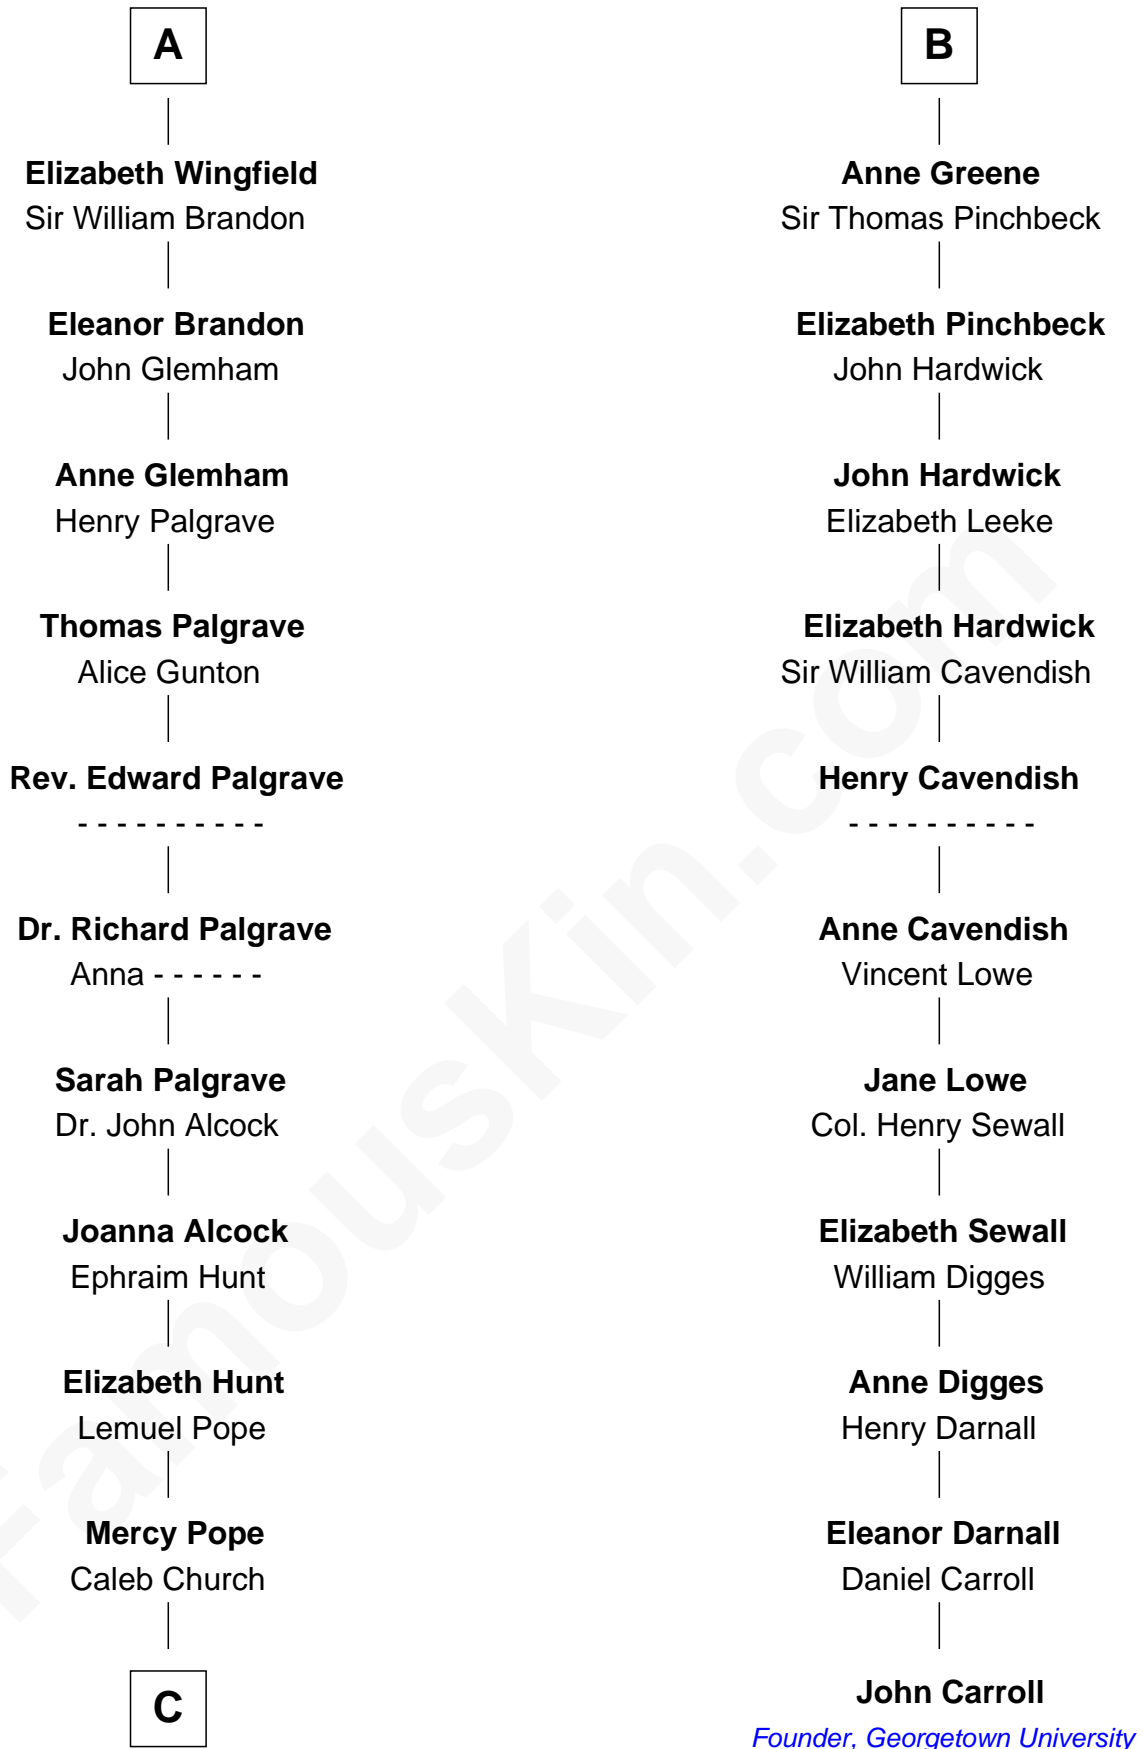

FamousKin.com
Relationship Chart of
Franklin D. Roosevelt
32nd U.S. President

17th cousin 4 times removed of
John Carroll
Founder of Georgetown University

C

Joseph Church

Deborah Perry

Deborah P. Church

Warren Delano

Warren Delano

Catharine Robbins Lyman

Sara Delano

James Roosevelt

Franklin D. Roosevelt

32nd U.S. President

FamousKin.com