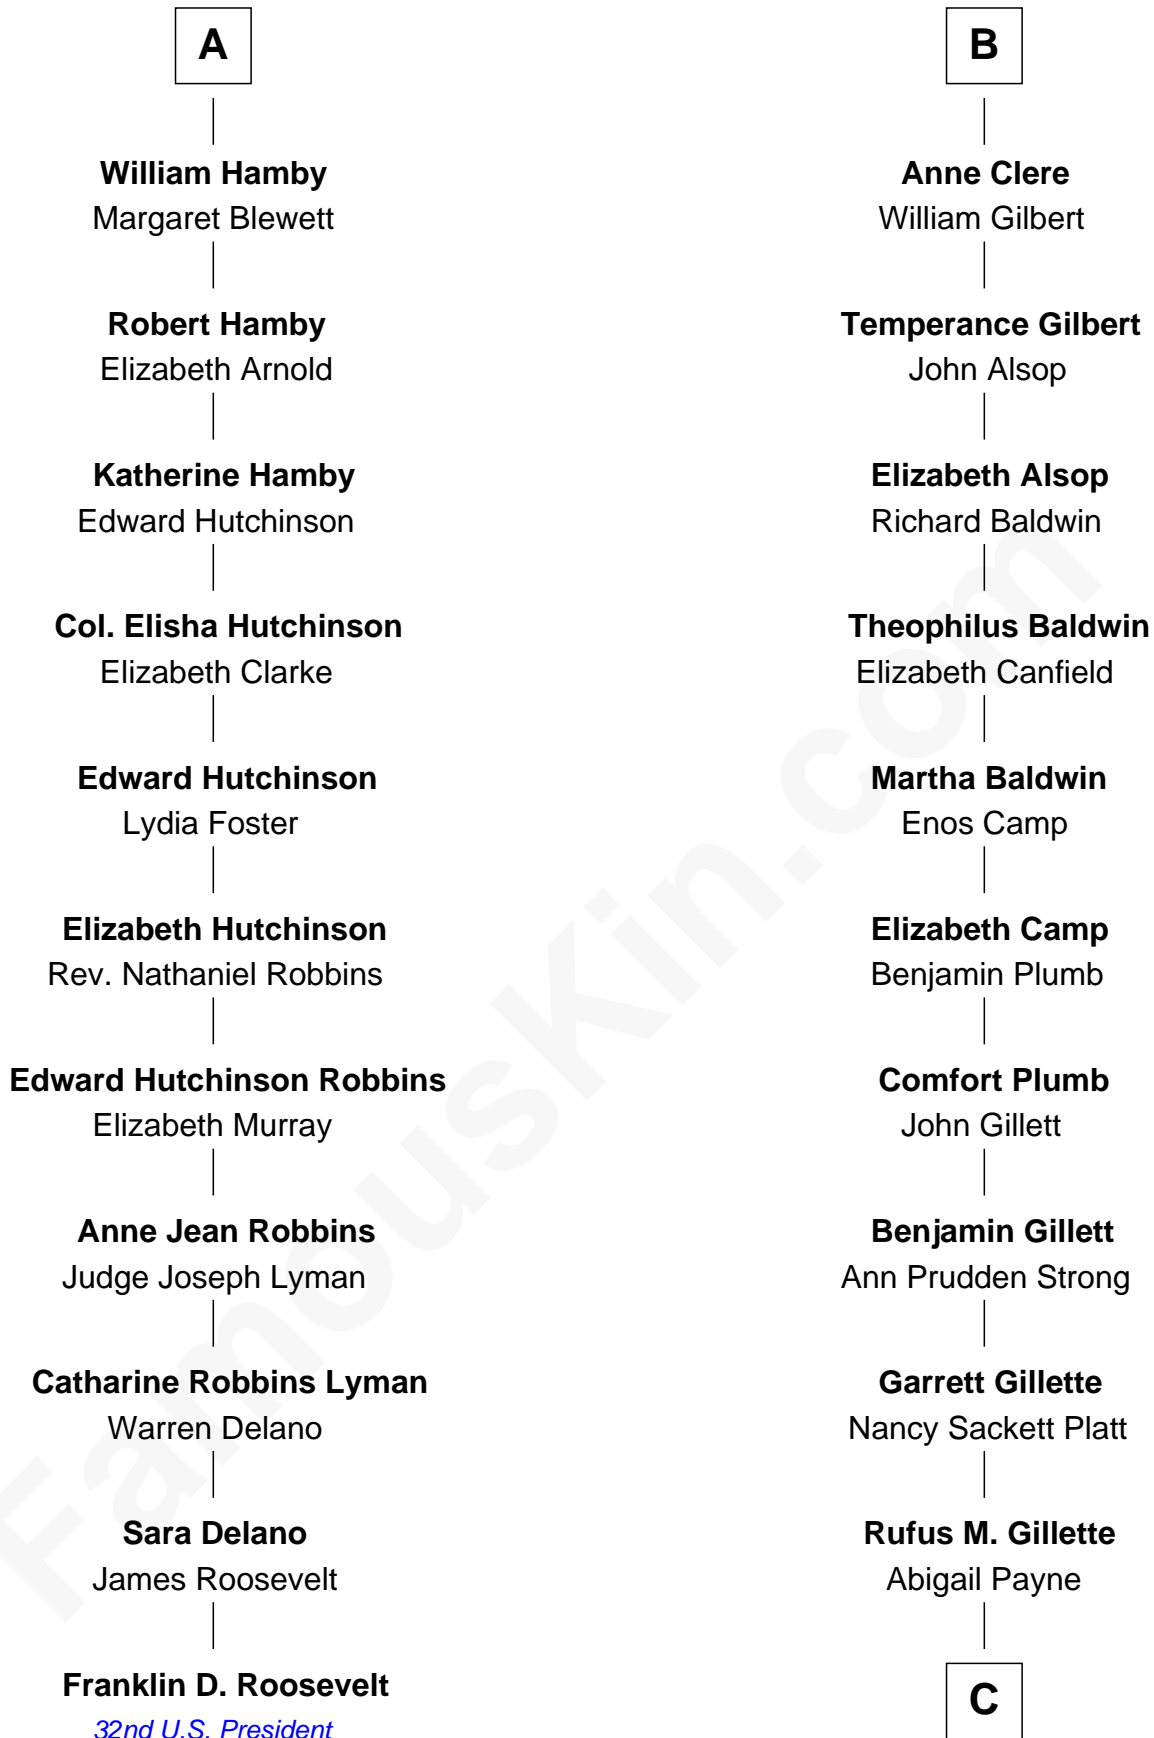

FamousKin.com
Relationship Chart of
Franklin D. Roosevelt
32nd U.S. President

17th cousin 3 times removed of

Treat Williams
TV & Movie Actor

John de Welles
 Maud de Roos

C

Mary Abigail Gillette
George Willey Andrew