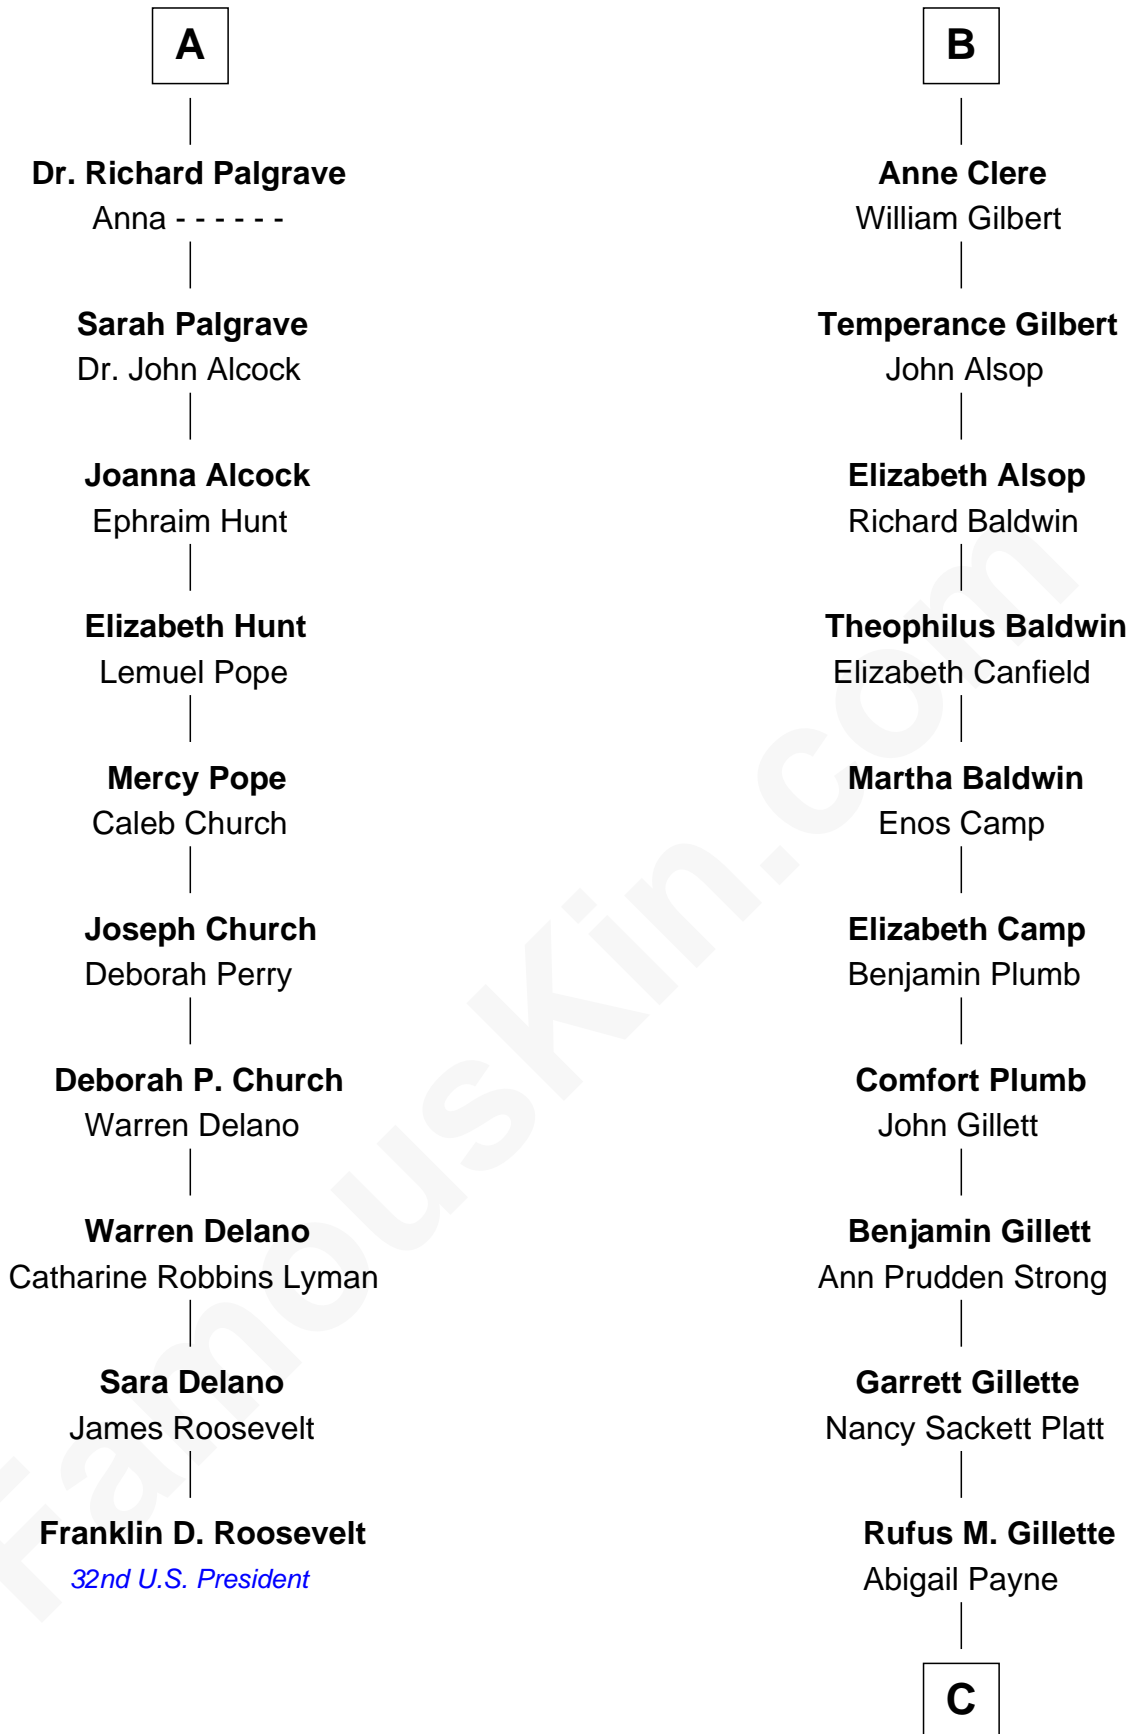

**FamousKin.com**  
**Relationship Chart of**  
**Franklin D. Roosevelt**  
*32nd U.S. President*

**16th cousin 4 times removed of**  
**Treat Williams**  
*TV & Movie Actor*

**Sir Richard Fitzalan**  
 Elizabeth de Bohun

C

**Mary Abigail Gillette**  
George Willey Andrew

**Treat Payne Andrew**  
Eleanor Barnum

**Marian Andrew**  
Richard Norman Williams

**Treat Williams**  
*TV & Movie Actor*