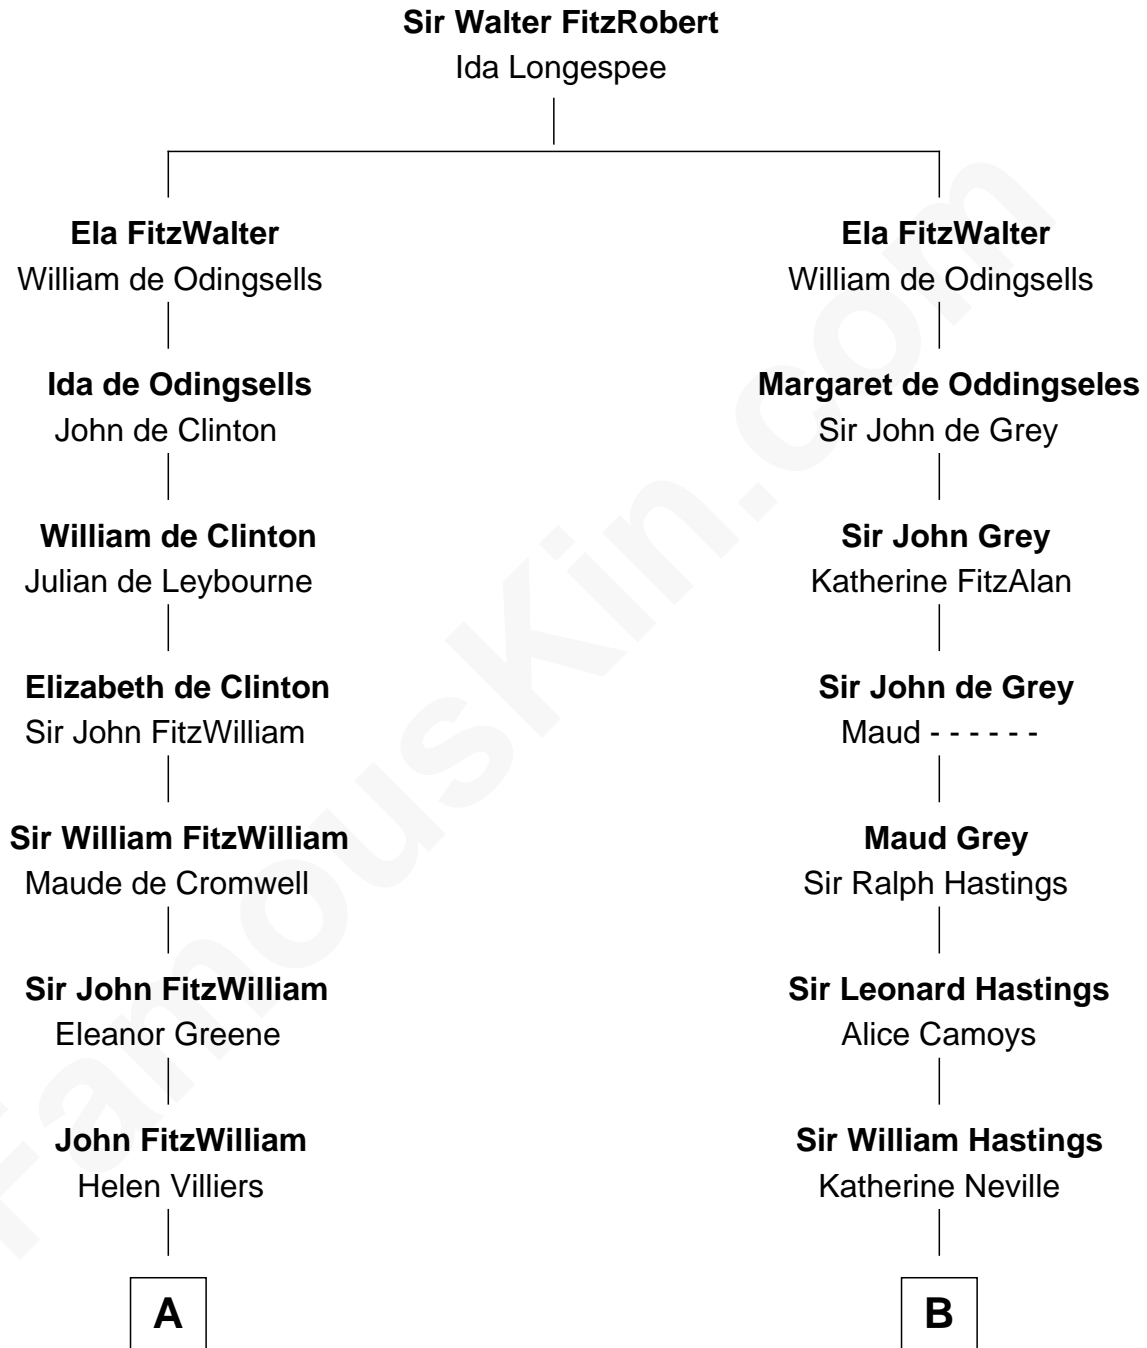

**FamousKin.com**  
**Relationship Chart of**  
**Franklin D. Roosevelt**  
*32nd U.S. President*

**19th cousin 1 time removed of**  
**Lewis Carroll**  
*Author of Alice in Wonderland*

**C**

**John Aspinwall**  
Susan Howland

**Mary Rebecca Aspinwall**  
Isaac Daniel Roosevelt

**James Roosevelt**  
Sara Delano

**Franklin D. Roosevelt**  
*32nd U.S. President*

**D**

**Charles Lutwidge**  
Elizabeth Anne Dodgson

**Frances Jane Lutwidge**  
Rev. Charles Dodgson