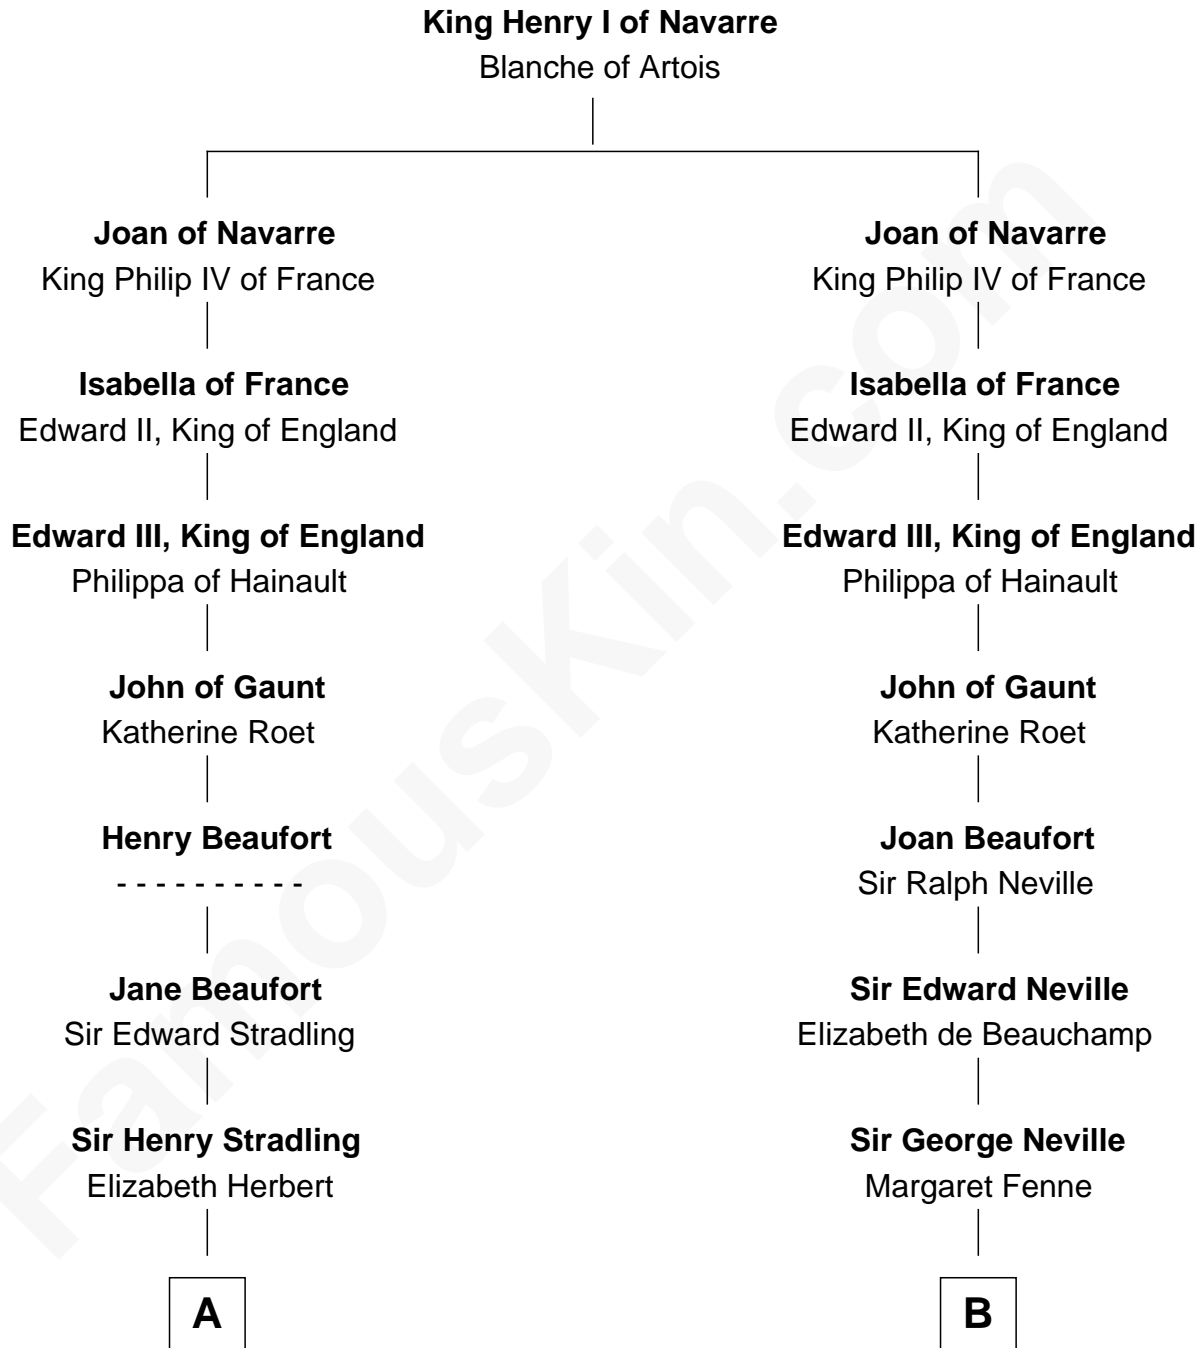

FamousKin.com
Relationship Chart of
Franklin D. Roosevelt
32nd U.S. President

18th cousin 3 times removed of
Lewis Carroll
Author of Alice in Wonderland

C

Rebecca Smith

John Aspinwall

John Aspinwall

Susan Howland

Mary Rebecca Aspinwall

Isaac Daniel Roosevelt

James Roosevelt

Sara Delano

Franklin D. Roosevelt

32nd U.S. President

D

Frances Jane Lutwidge