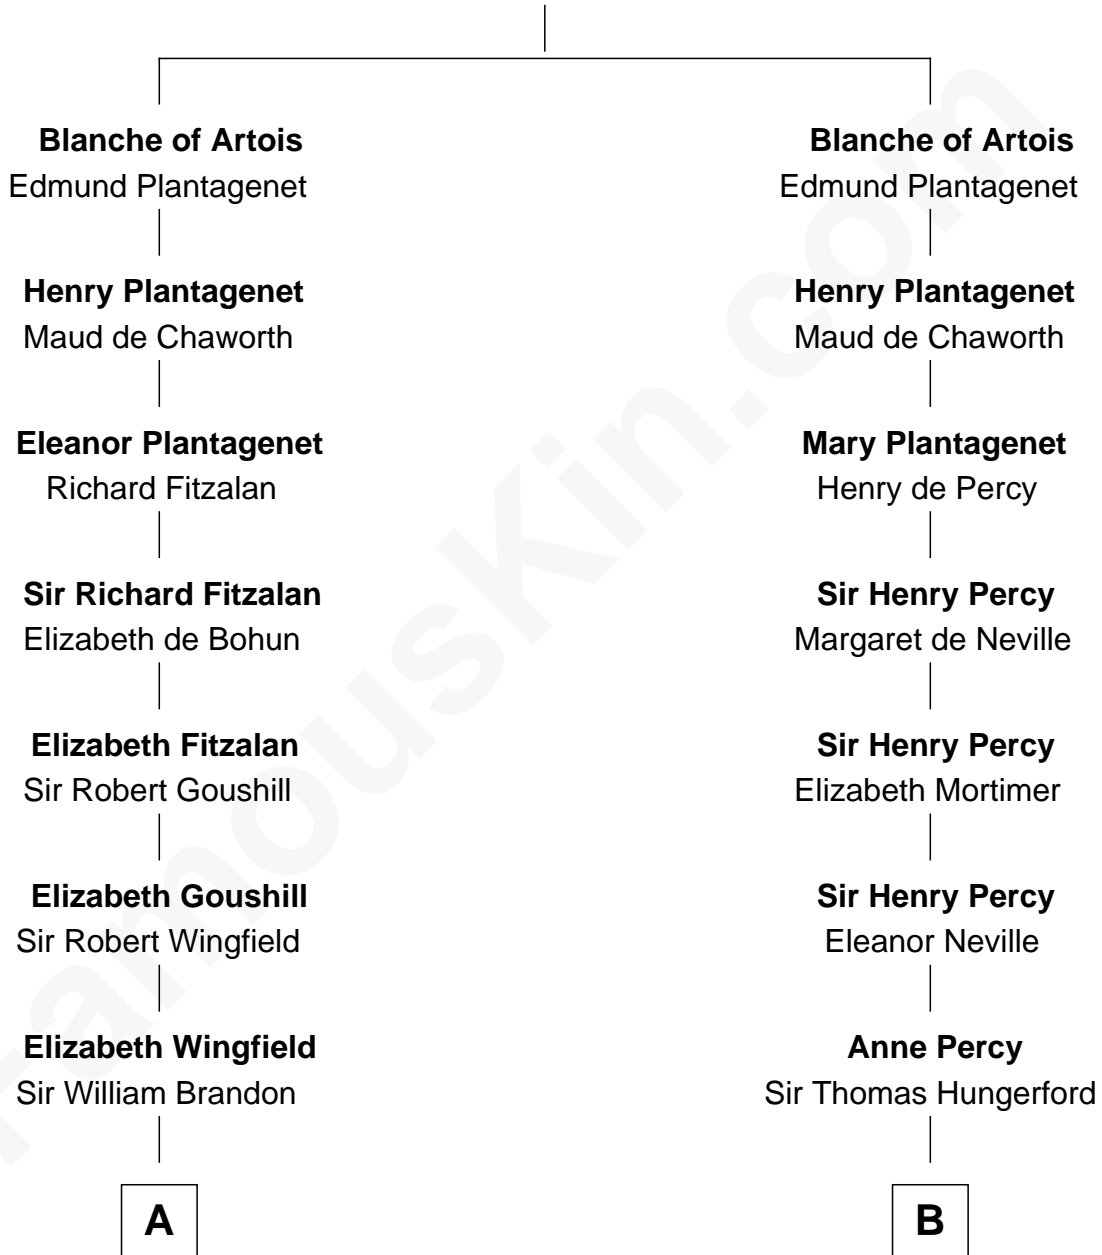

FamousKin.com
Relationship Chart of
Franklin D. Roosevelt
32nd U.S. President

19th cousin 1 time removed of
Lewis Carroll
Author of Alice in Wonderland

Robert I, Count of Artois
 Matilda of Brabant

C

Deborah P. Church

Warren Delano

Warren Delano

Catharine Robbins Lyman

Sara Delano

James Roosevelt

Franklin D. Roosevelt

32nd U.S. President

D