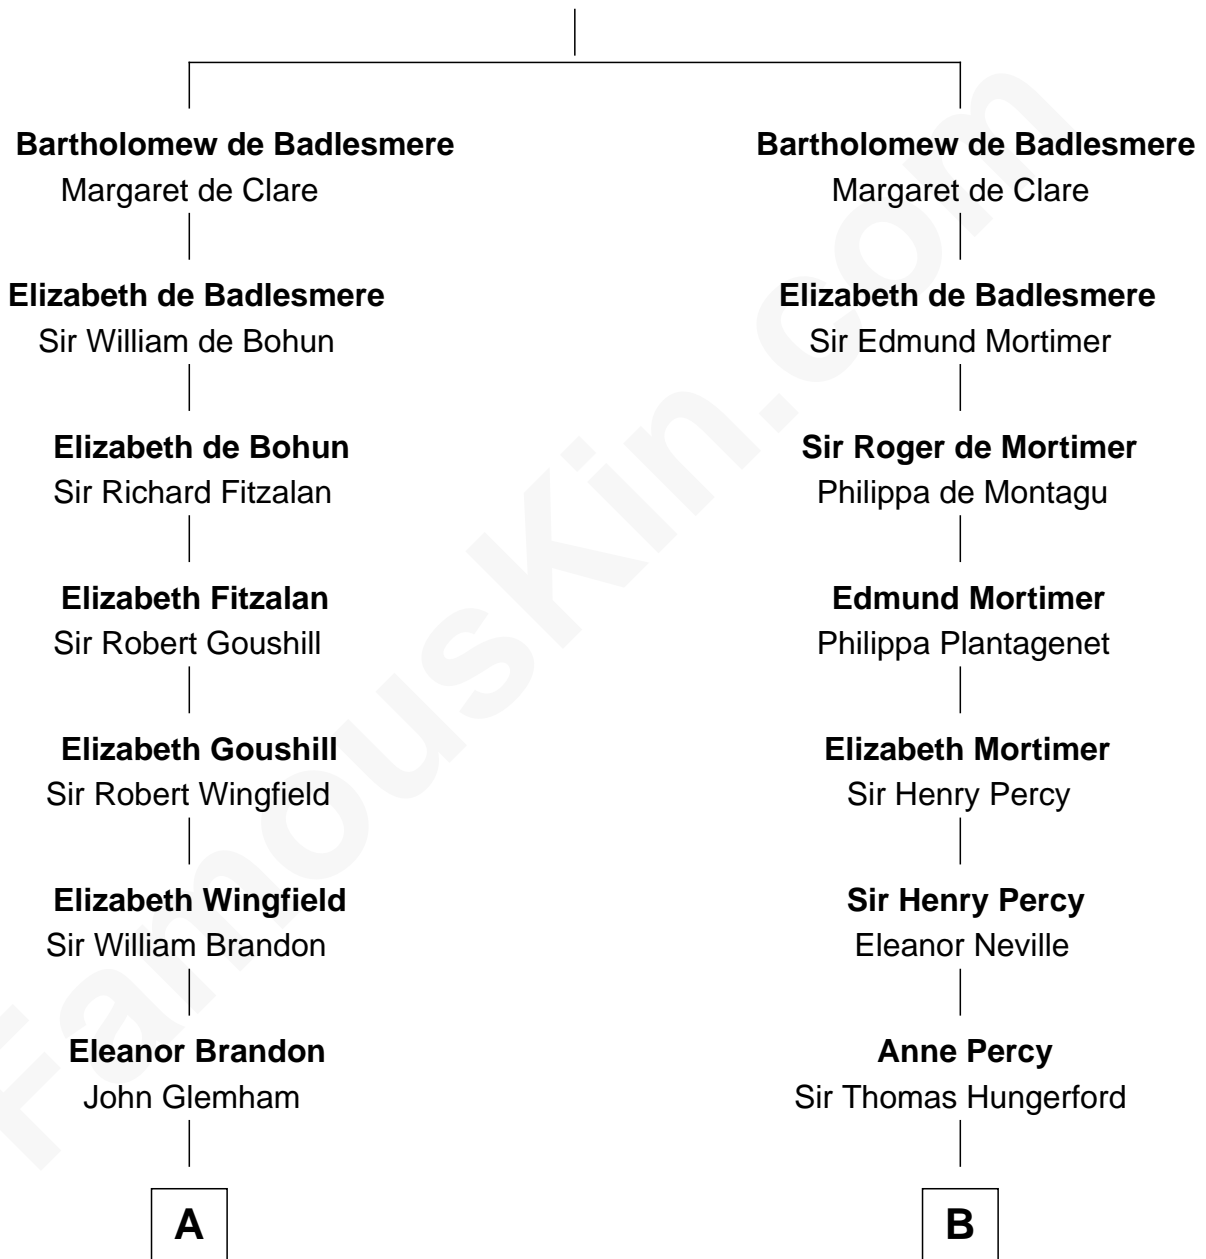

FamousKin.com
Relationship Chart of
Franklin D. Roosevelt
32nd U.S. President

19th cousin 1 time removed of

E. M. Forster
English Novelist

Gunselm de Badlesmere

C

Warren Delano
Catharine Robbins Lyman

Sara Delano
James Roosevelt

Franklin D. Roosevelt
32nd U.S. President

D

Henry Thornton
Marianne Sykes

Laura Thornton
Charles Forster

Edward Morgan Llewellyn Forster
Alice Clara Whichelo

E. M. Forster
English Novelist

FamousKin.com