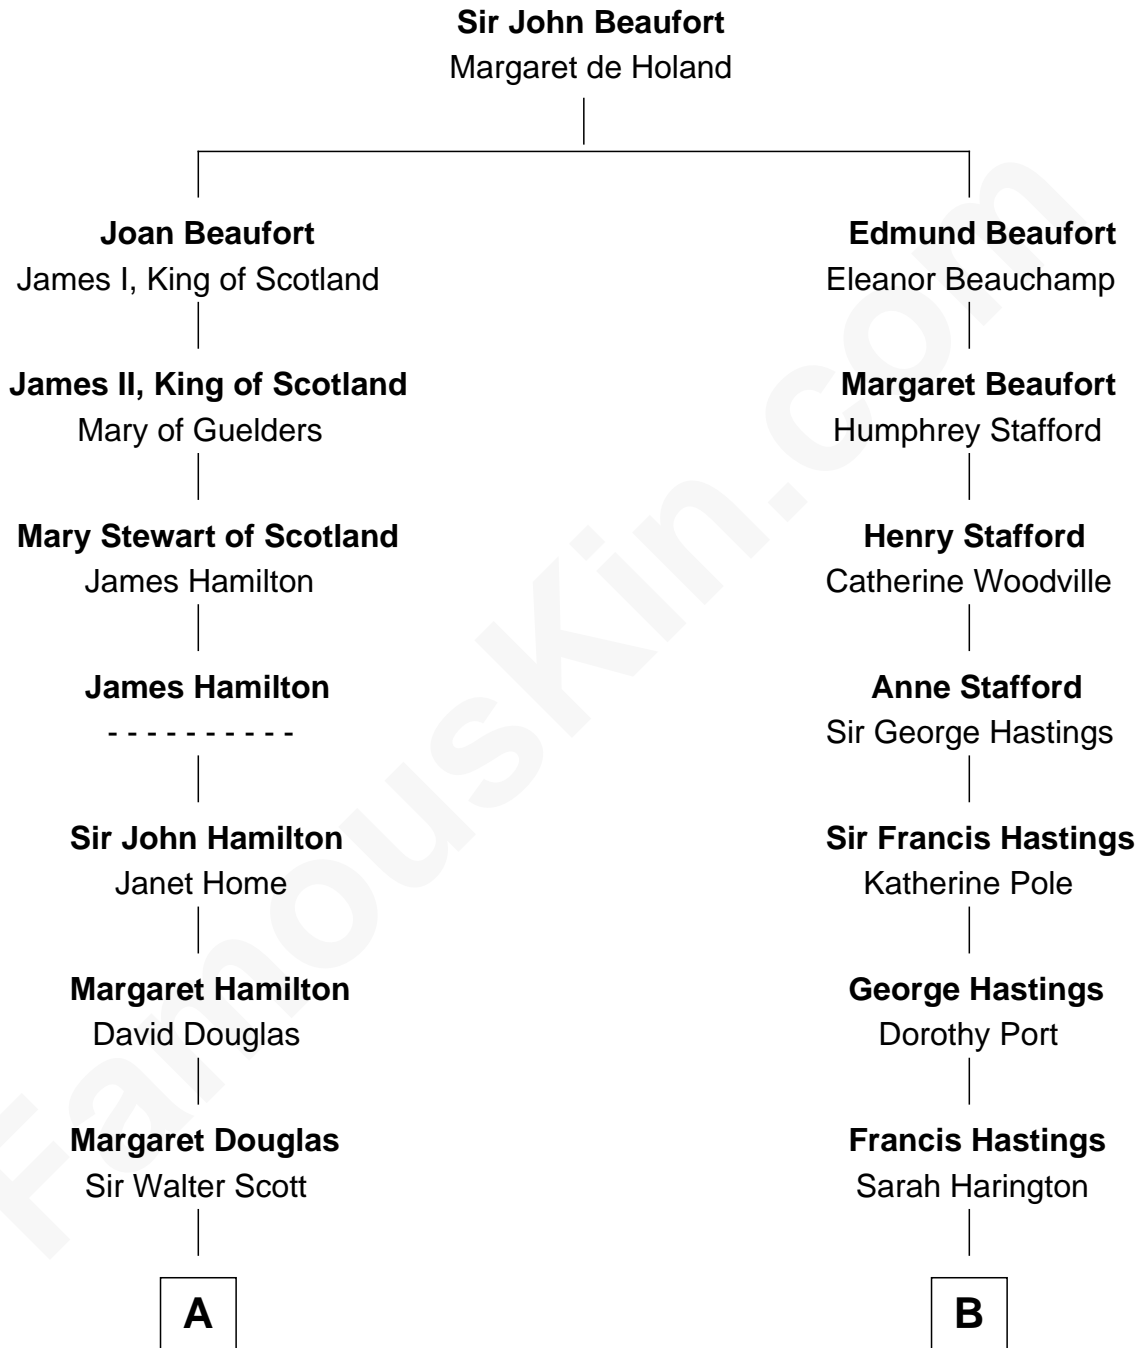

**FamousKin.com**  
**Relationship Chart of**  
**Franklin D. Roosevelt**  
*32nd U.S. President*

15th cousin 3 times removed of

**E. M. Forster**  
*English Novelist*

**C**

—  
**Sara Delano**  
James Roosevelt

—  
**Franklin D. Roosevelt**  
*32nd U.S. President*

FamousKin.com