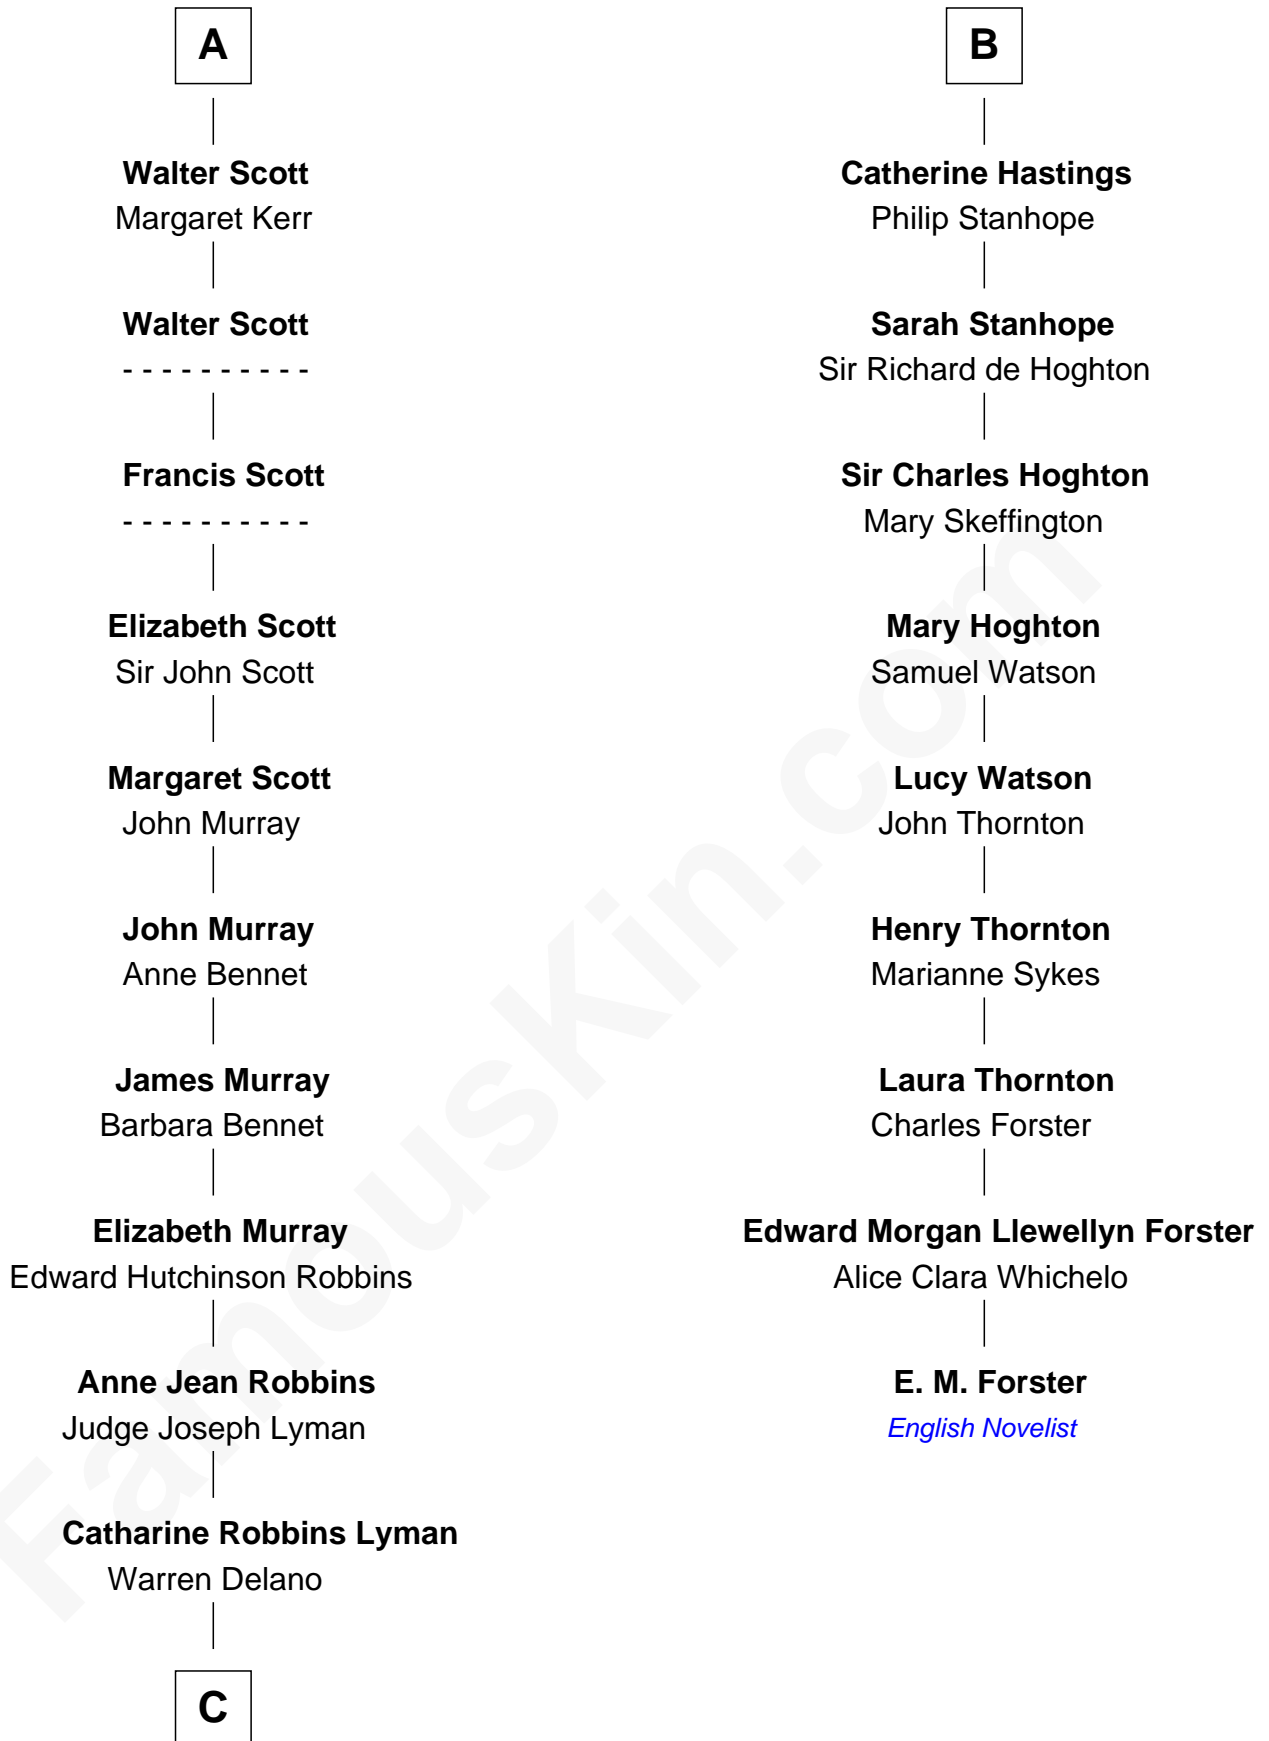

**FamousKin.com**  
**Relationship Chart of**  
**Franklin D. Roosevelt**  
*32nd U.S. President*

15th cousin 3 times removed of

**E. M. Forster**  
*English Novelist*

**C**

—  
**Sara Delano**  
James Roosevelt

—  
**Franklin D. Roosevelt**  
*32nd U.S. President*

FamousKin.com