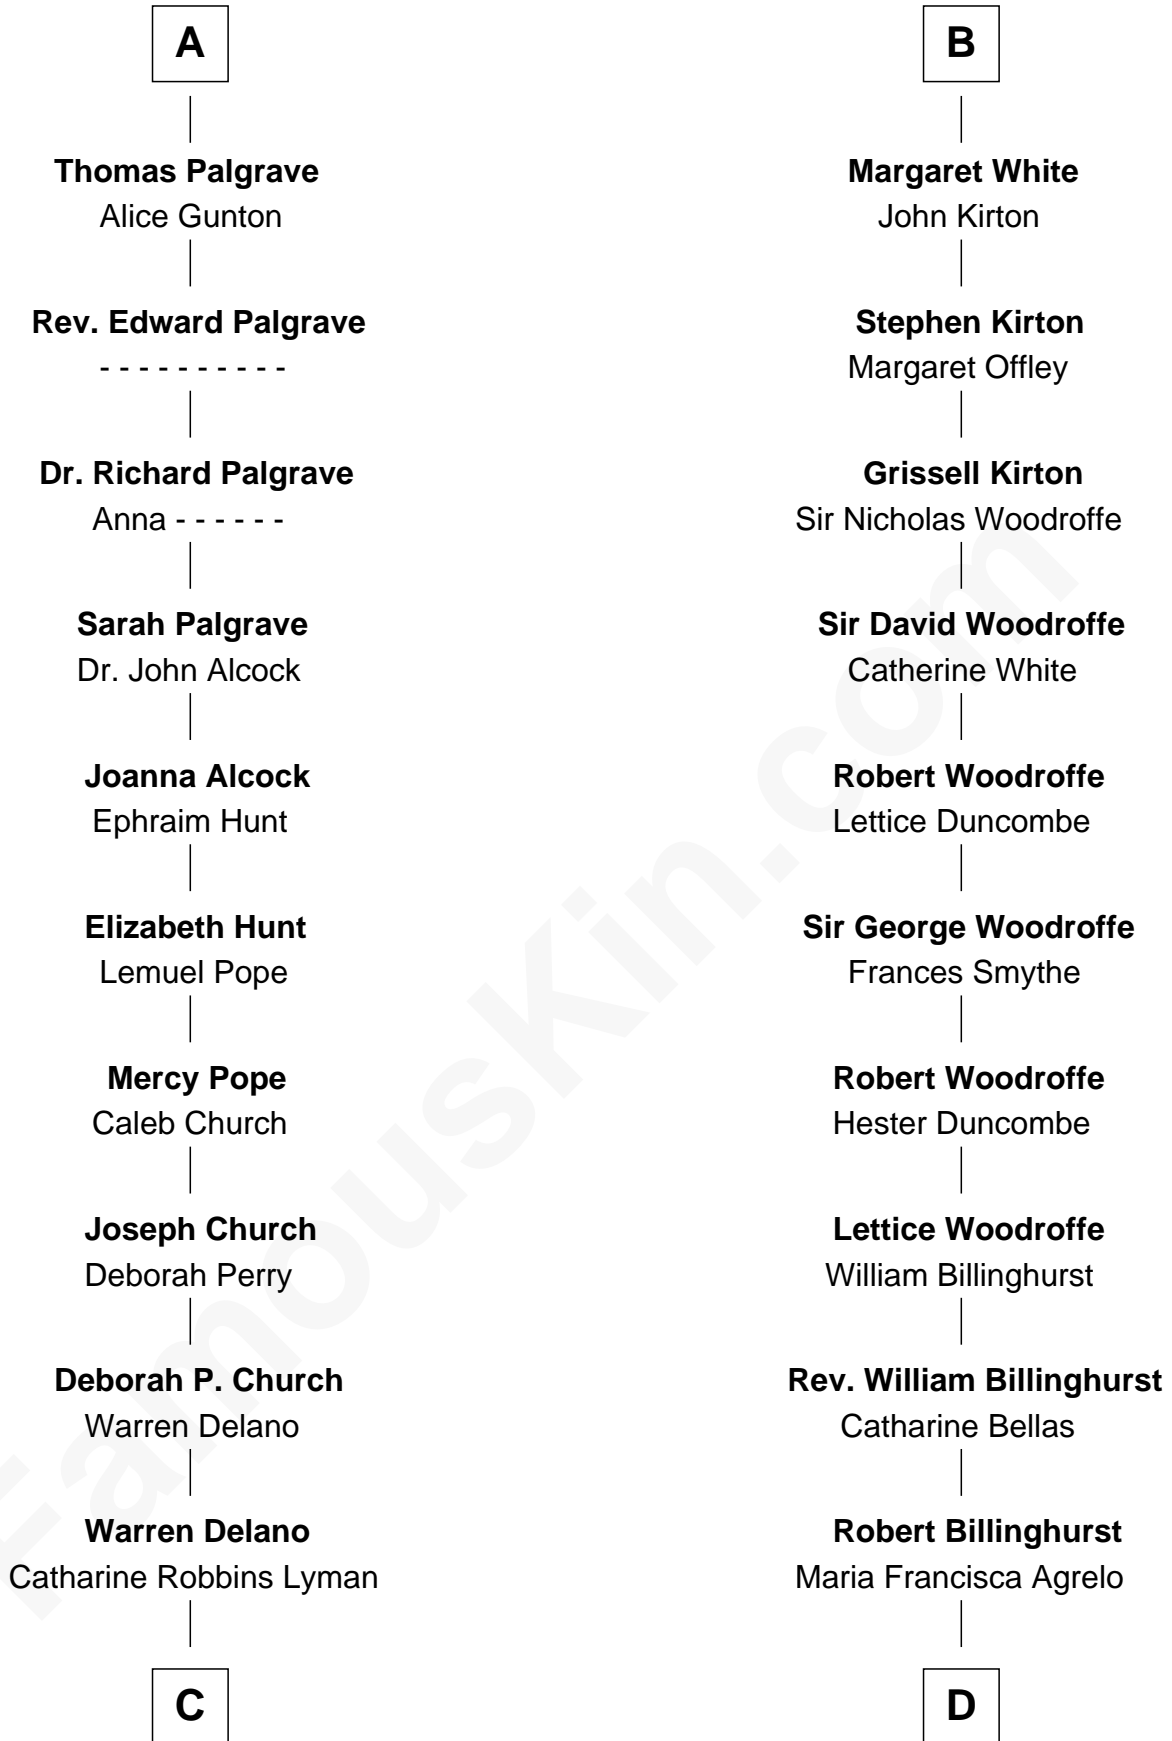

Eleanor Plantagenet

Richard Fitzalan

Sir Richard Fitzalan

Elizabeth de Bohun

Elizabeth Fitzalan

Sir Robert Goushill

Elizabeth Goushill

Sir Robert Wingfield

Elizabeth Wingfield

Sir William Brandon

Eleanor Brandon

John Glemham

Anne Glemham

Henry Palgrave

A

Eleanor Plantagenet

Sir Robert Hungerford

Eleanor Hungerford

Sir John White

Robert White

Margaret Gainsford

B

C

Sara Delano
James Roosevelt

Franklin D. Roosevelt
32nd U.S. President

D

Guillermo Eugenio Billinghurst
Belisaria Angulo

Guillermo Billinghurst
31st President of Peru

FamousKin.com