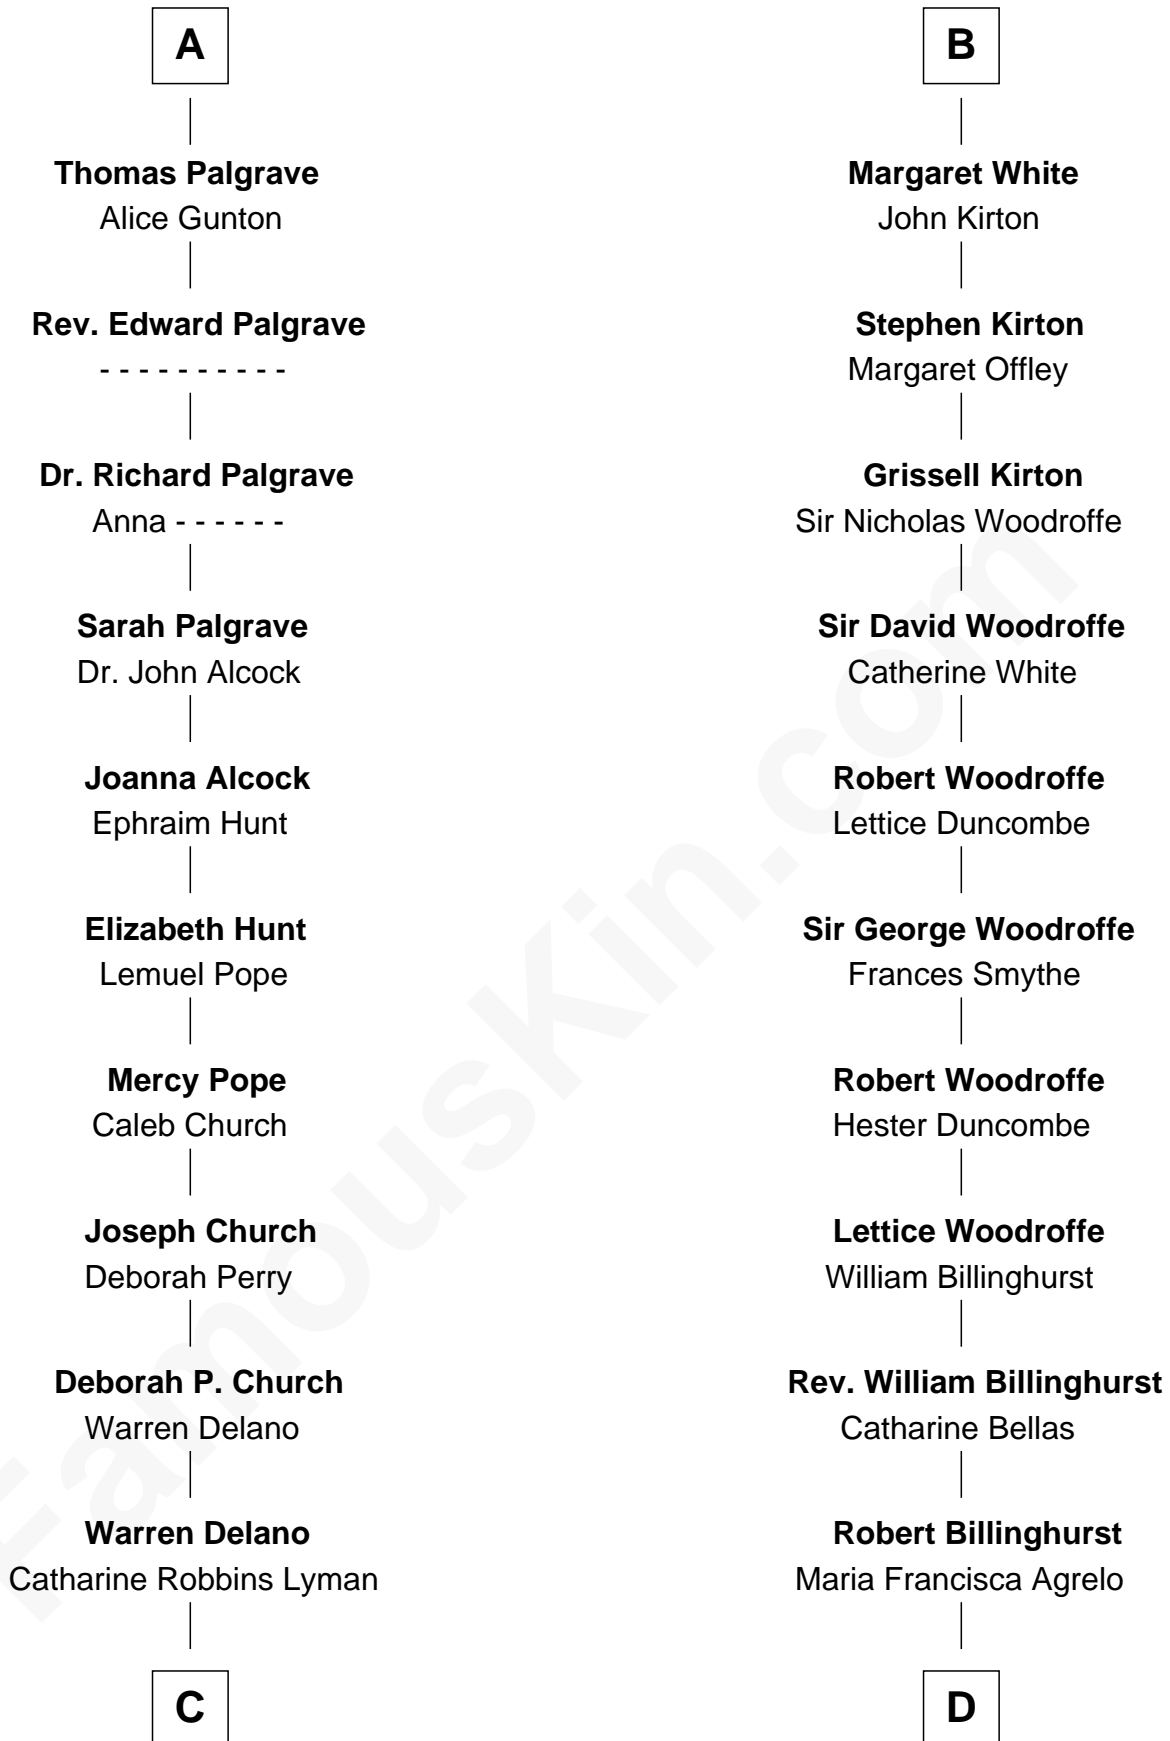

FamousKin.com Relationship Chart of

Franklin D. Roosevelt

32nd U.S. President

18th cousin of

Guillermo Billinghurst

31st President of Peru

Bartholomew de Badlesmere

Margaret de Clare

Elizabeth de Badlesmere

Sir William de Bohun

Elizabeth de Bohun

Sir Richard Fitzalan

Elizabeth Fitzalan

Sir Robert Goushill

Elizabeth Goushill

Sir Robert Wingfield

Sir Robert Hungerford

Eleanor Hungerford

Sir John White

Robert White

Margaret Gainsford

B

C

Sara Delano
James Roosevelt

Franklin D. Roosevelt
32nd U.S. President

D

Guillermo Eugenio Billinghurst
Belisaria Angulo

Guillermo Billinghurst
31st President of Peru

FamousKin.com