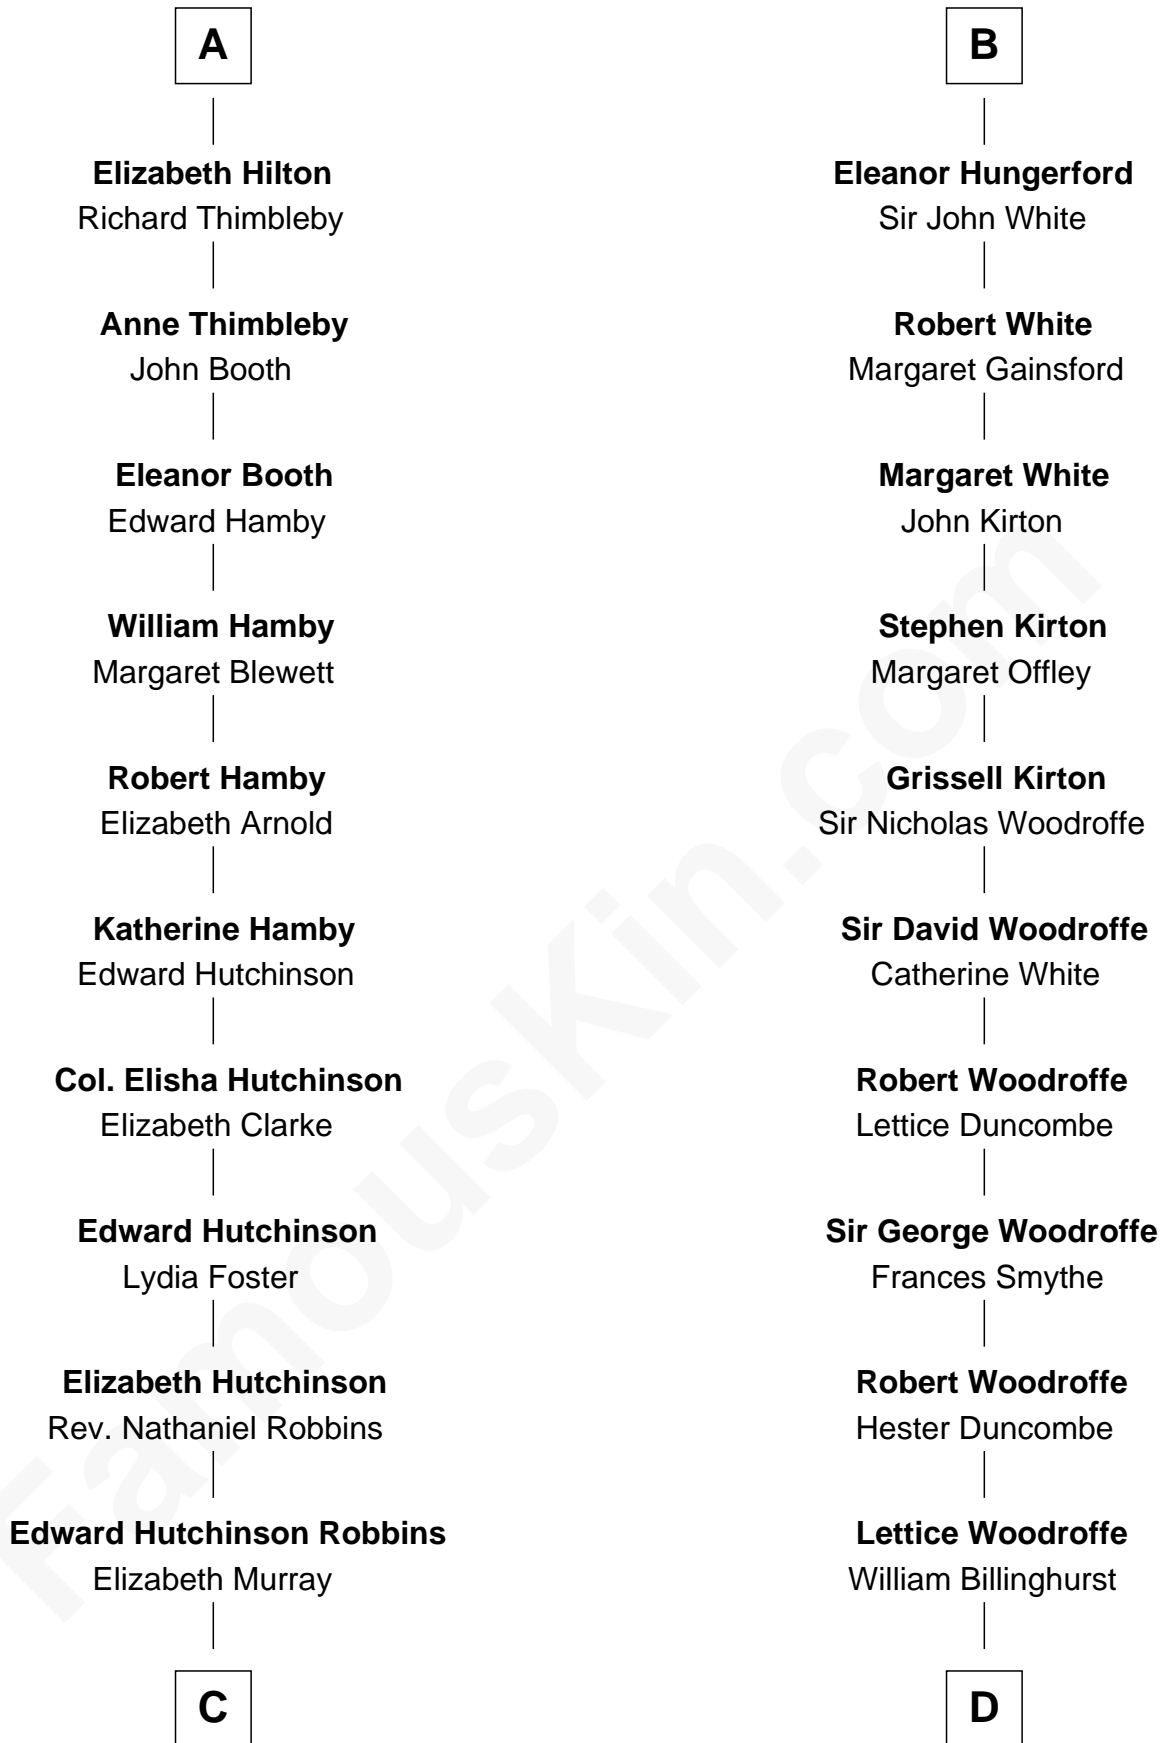

FamousKin.com Relationship Chart of

Franklin D. Roosevelt

32nd U.S. President

20th cousin of

Guillermo Billinghurst

31st President of Peru

Alexander Comyn

Elisabeth de Quincy

Sir Godfrey Hilton
Margery Willoughby

A

Lord Alexander Comyn
Joan le Latimer

Alice Comyn
Henry de Beaumont

Sir John de Beaumont
Eleanor Plantagenet

Henry de Beaumont
Margaret de Vere

Sir John de Beaumont
Katherine de Everingham

Elizabeth Beaumont
Sir William Botreaux

Margaret Botreaux
Sir Robert Hungerford

B

C

Anne Jean Robbins
Judge Joseph Lyman

Catharine Robbins Lyman
Warren Delano

Sara Delano
James Roosevelt

Franklin D. Roosevelt
32nd U.S. President