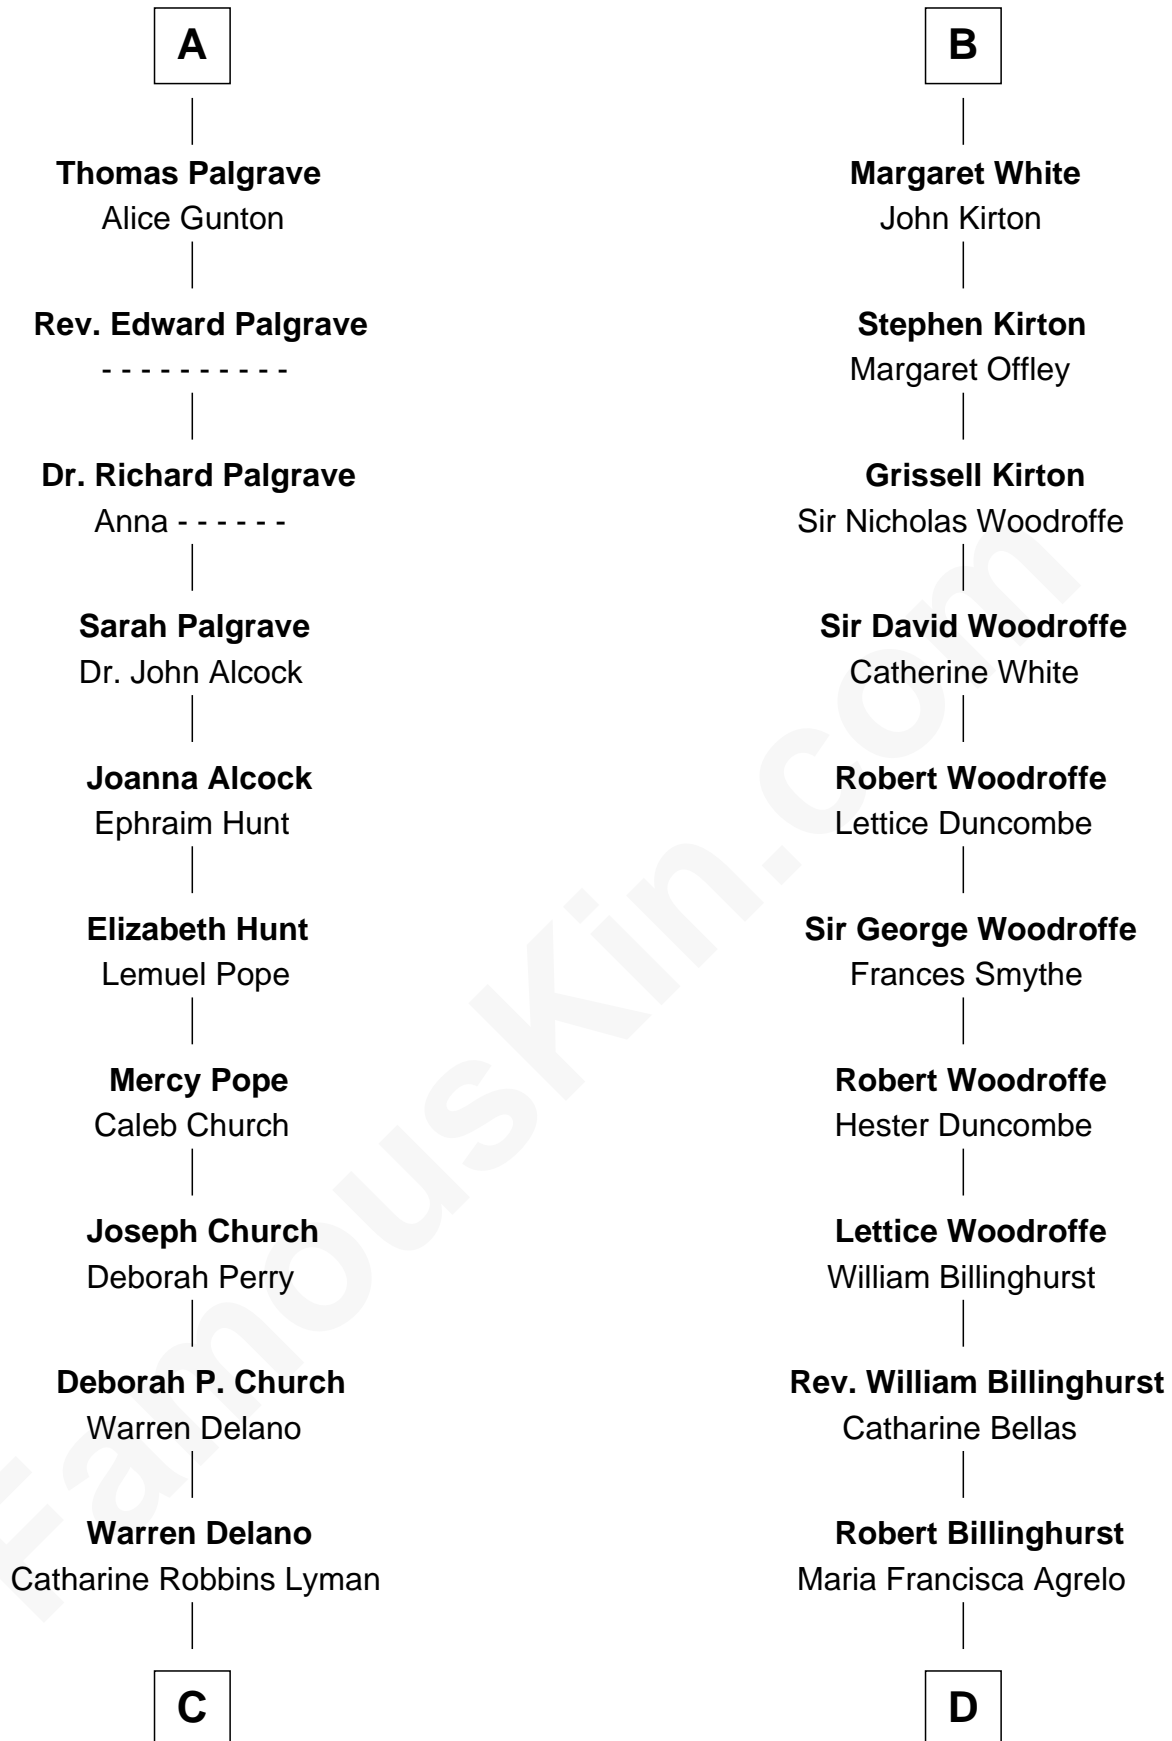

FamousKin.com
Relationship Chart of
Franklin D. Roosevelt
32nd U.S. President

18th cousin 2 times removed of
Susana Ferrari Billinghurst
Argentine Aviation Pioneer

Henry Plantagenet
 Maud de Chaworth

C

Sara Delano
James Roosevelt

Franklin D. Roosevelt
32nd U.S. President

D

Daniel Mariano Billinghamurst
Mercedes Merzano

Lisandro Billinghamurst
Ana Kidd

Rosa Laureana Billinghamurst
Alfredo Ferrari

Susana Ferrari Billinghamurst
Argentine Aviation Pioneer