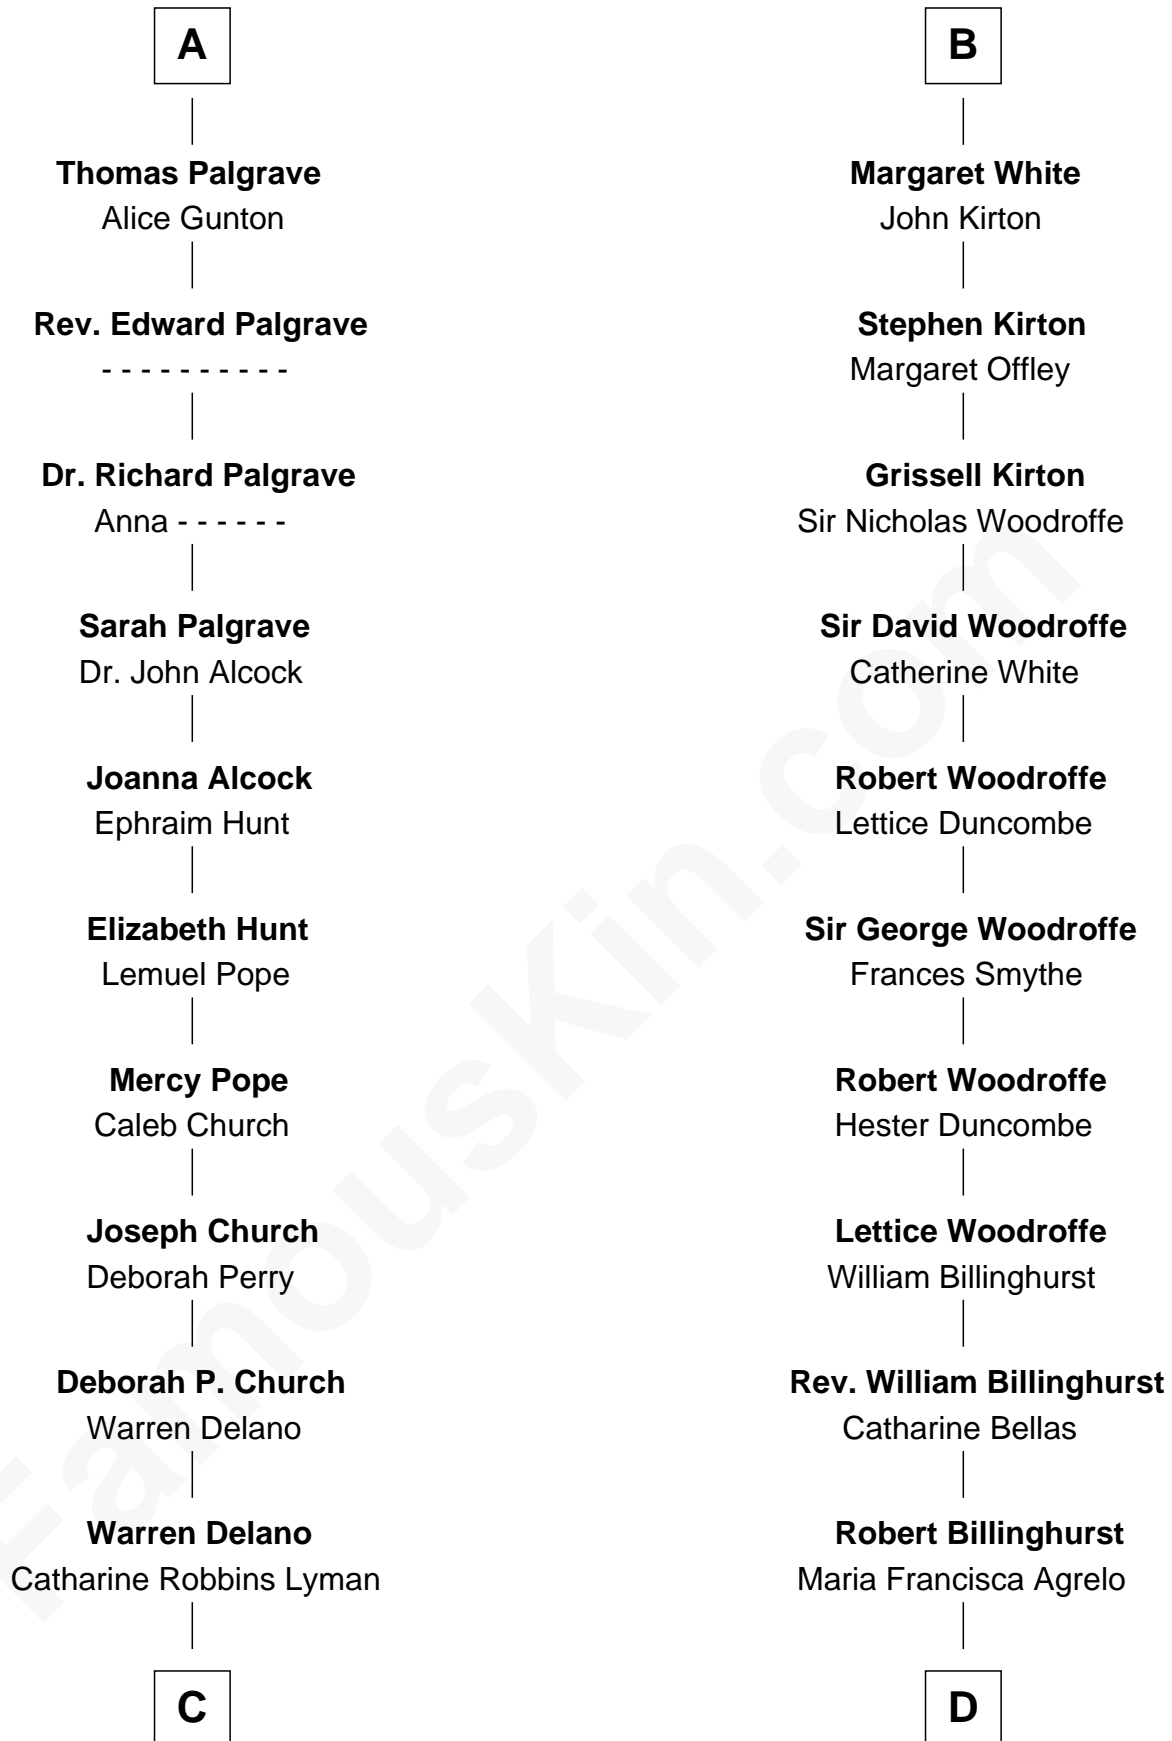

FamousKin.com
Relationship Chart of
Franklin D. Roosevelt
32nd U.S. President

18th cousin 2 times removed of
Susana Ferrari Billinghurst
Argentine Aviation Pioneer

Bartholomew de Badlesmere
 Margaret de Clare

C

Sara Delano
James Roosevelt

Franklin D. Roosevelt
32nd U.S. President

D

Daniel Mariano Billinghurst
Mercedes Merzano

Lisandro Billinghurst
Ana Kidd

Rosa Laureana Billinghurst
Alfredo Ferrari

Susana Ferrari Billinghurst
Argentine Aviation Pioneer