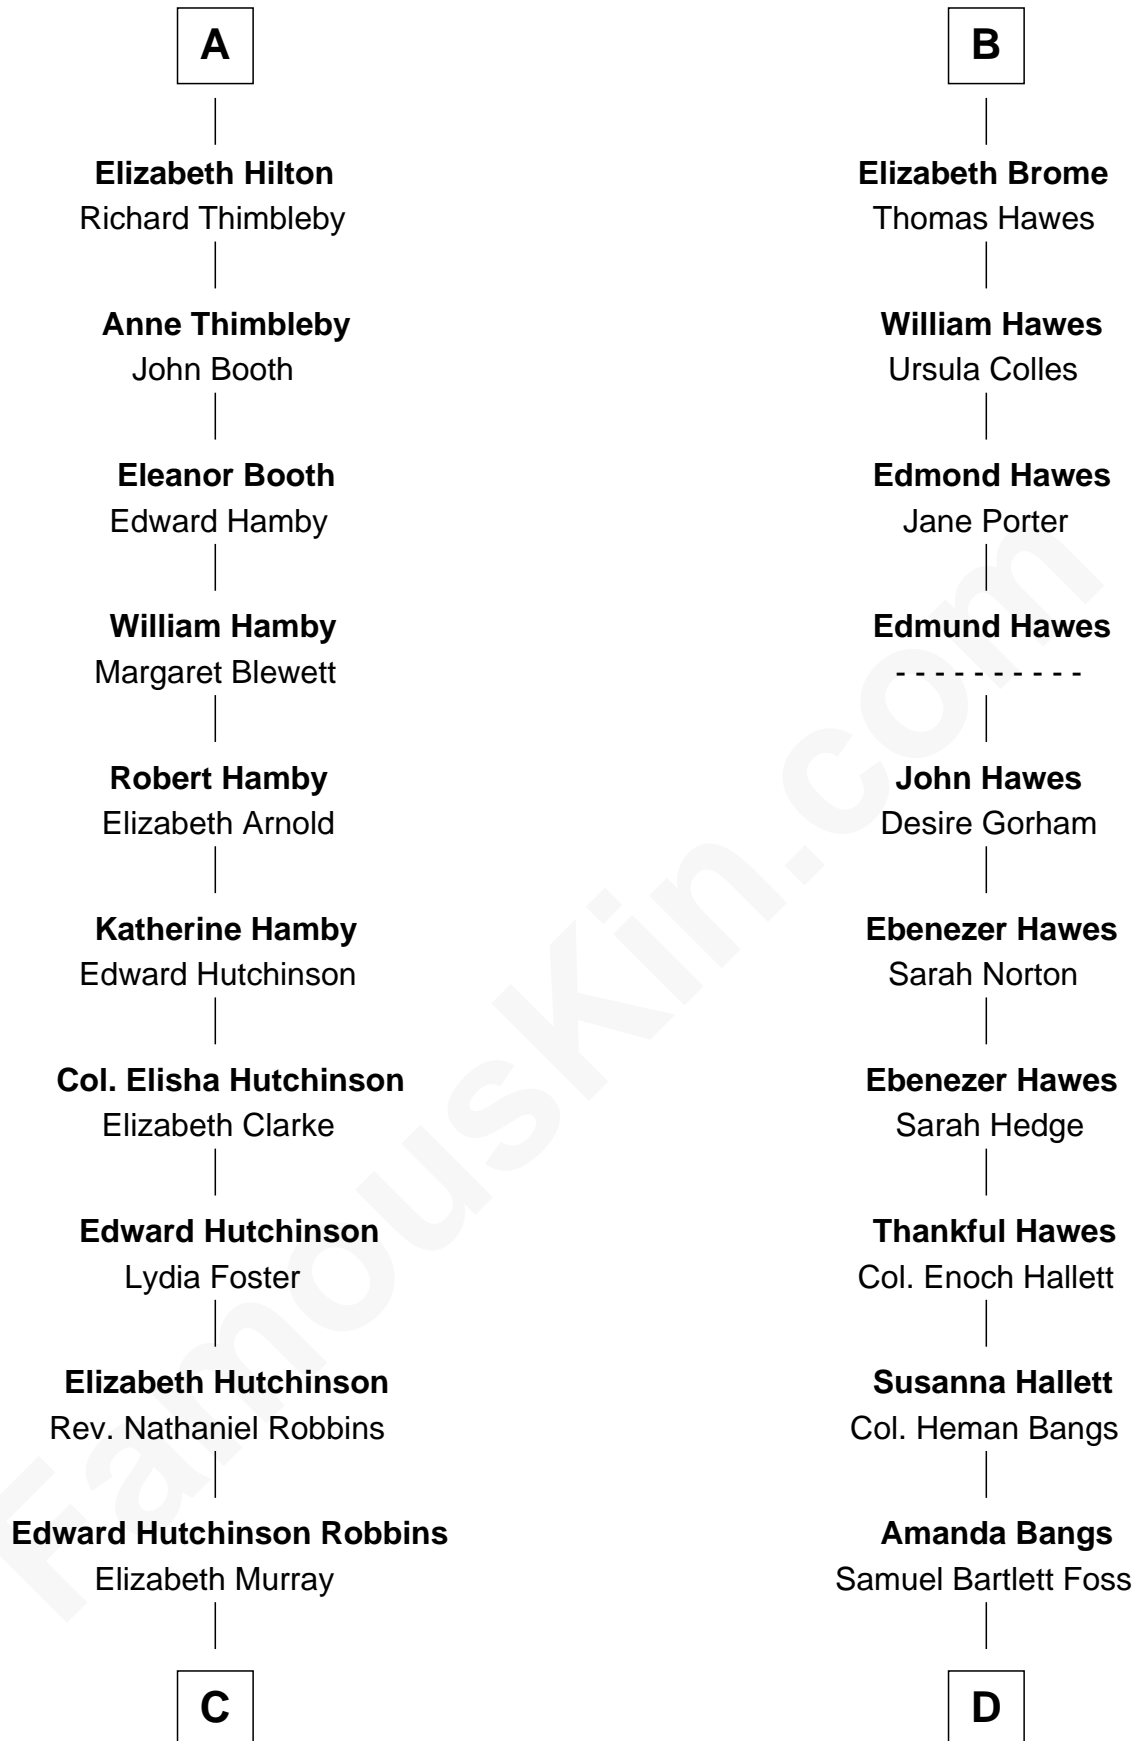

**FamousKin.com**  
**Relationship Chart of**  
**Franklin D. Roosevelt**  
*32nd U.S. President*

**18th cousin 2 times removed of**  
**Eugene Foss**  
*45th Governor of Massachusetts*

**Sir Robert de Ros**  
 Isabel de Aubeney

**C**

**Anne Jean Robbins**  
Judge Joseph Lyman

**Catharine Robbins Lyman**  
Warren Delano

**Sara Delano**  
James Roosevelt

**Franklin D. Roosevelt**  
*32nd U.S. President*

**D**

**George Edmund Foss**  
Marcia Cordelia Noble

**Eugene Foss**  
*45th Governor of Massachusetts*

FamousKin.com