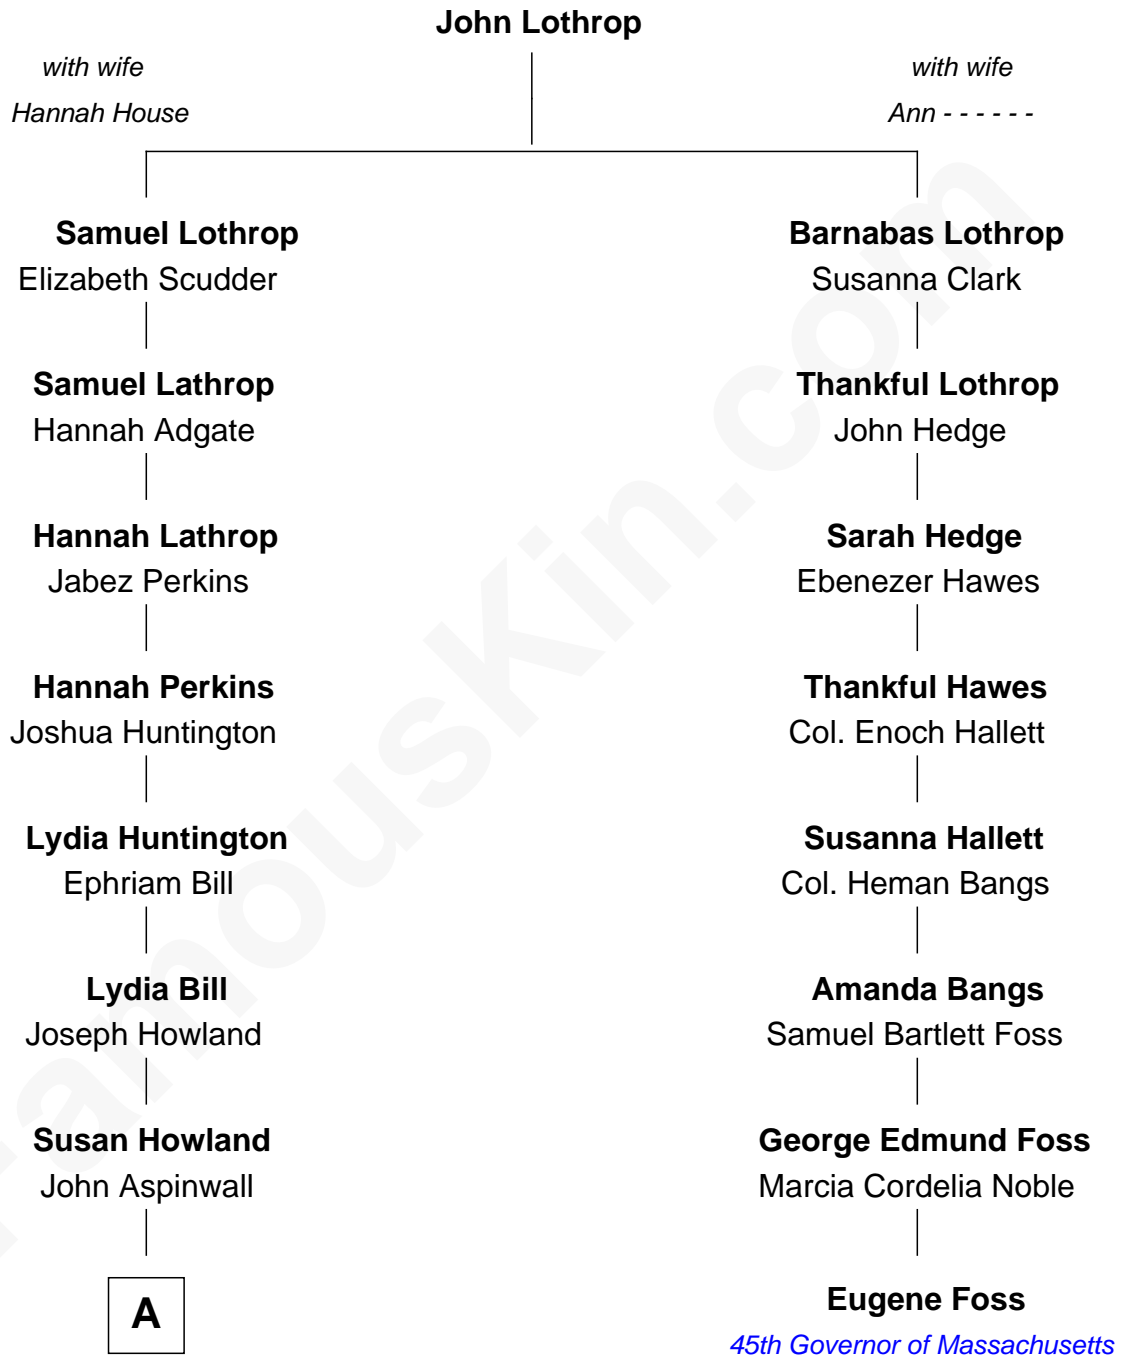

FamousKin.com
Relationship Chart of
Franklin D. Roosevelt
32nd U.S. President

7th cousin 2 times removed of
Eugene Foss
45th Governor of Massachusetts

A

—
Mary Rebecca Aspinwall

Isaac Daniel Roosevelt

—
James Roosevelt

Sara Delano

—
Franklin D. Roosevelt

32nd U.S. President

FamousKin.com