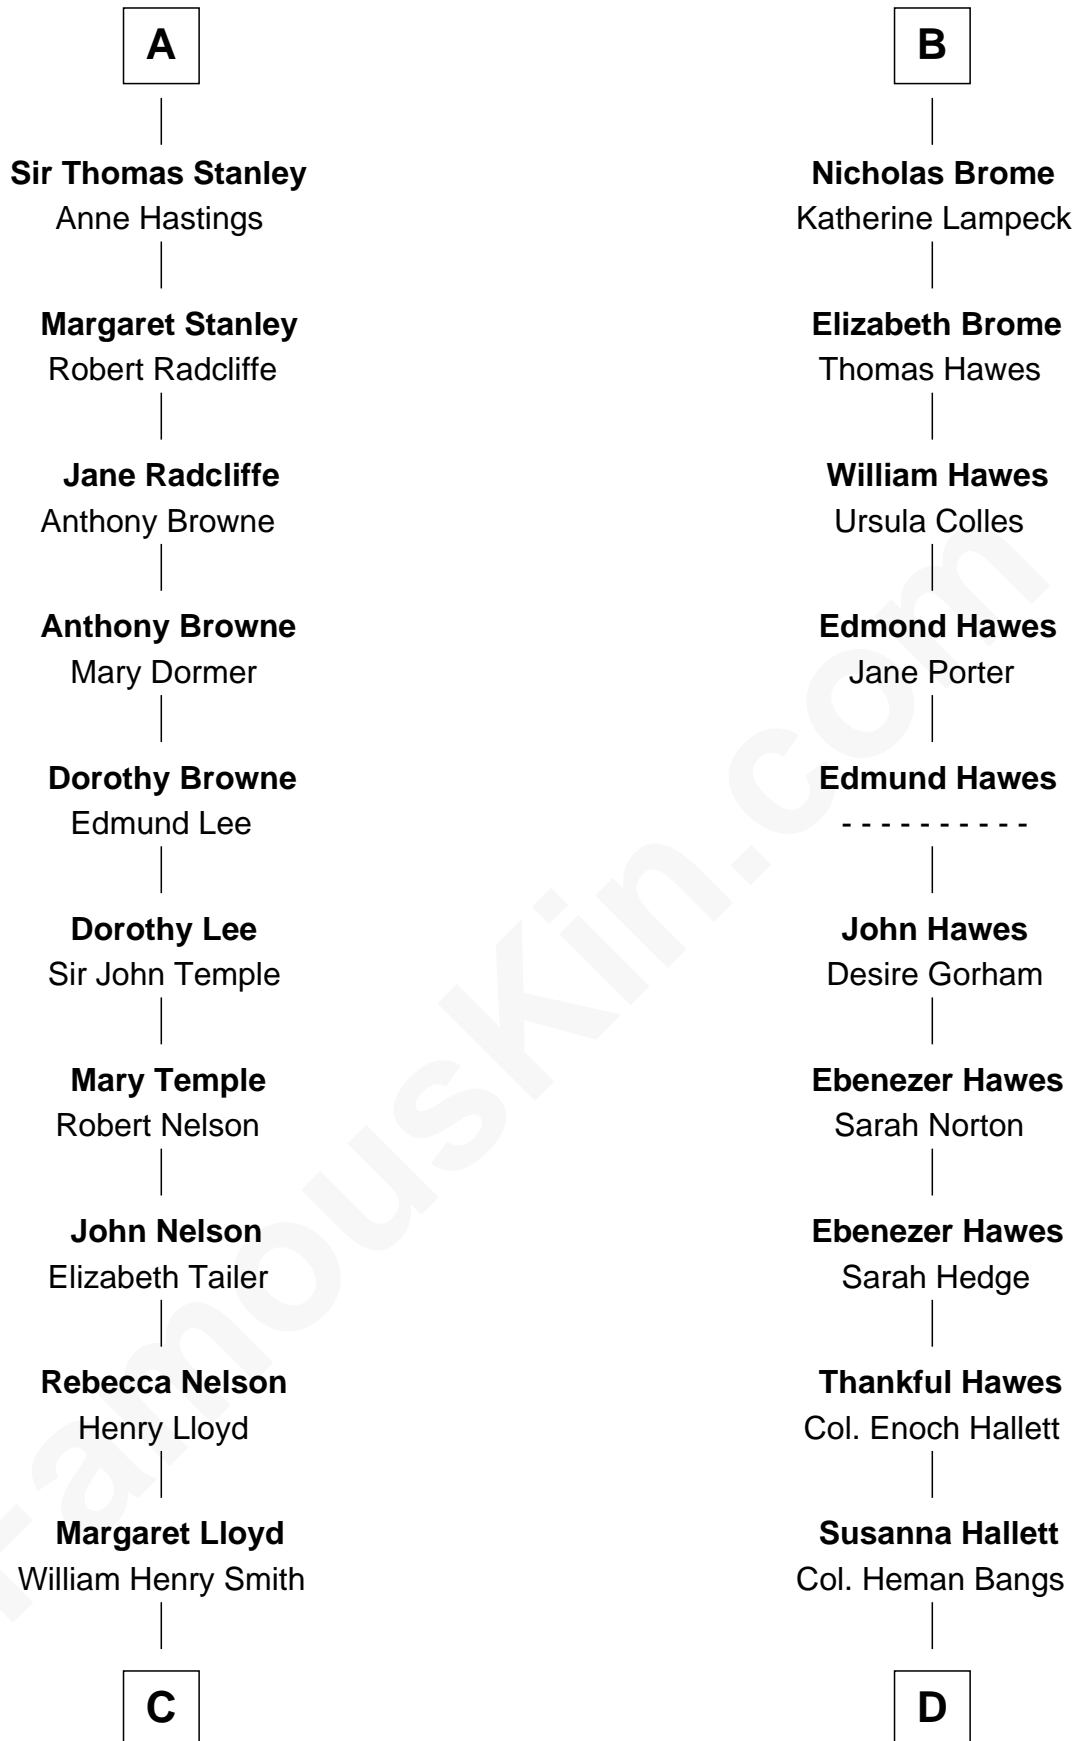

FamousKin.com
Relationship Chart of
Franklin D. Roosevelt
32nd U.S. President

19th cousin 2 times removed of
Eugene Foss
45th Governor of Massachusetts

C

Rebecca Smith

John Aspinwall

John Aspinwall

Susan Howland

Mary Rebecca Aspinwall

Isaac Daniel Roosevelt

James Roosevelt

Sara Delano

Franklin D. Roosevelt

32nd U.S. President

D

Amanda Bangs

Samuel Bartlett Foss

George Edmund Foss

Marcia Cordelia Noble

Eugene Foss

45th Governor of Massachusetts

FamousKin.com