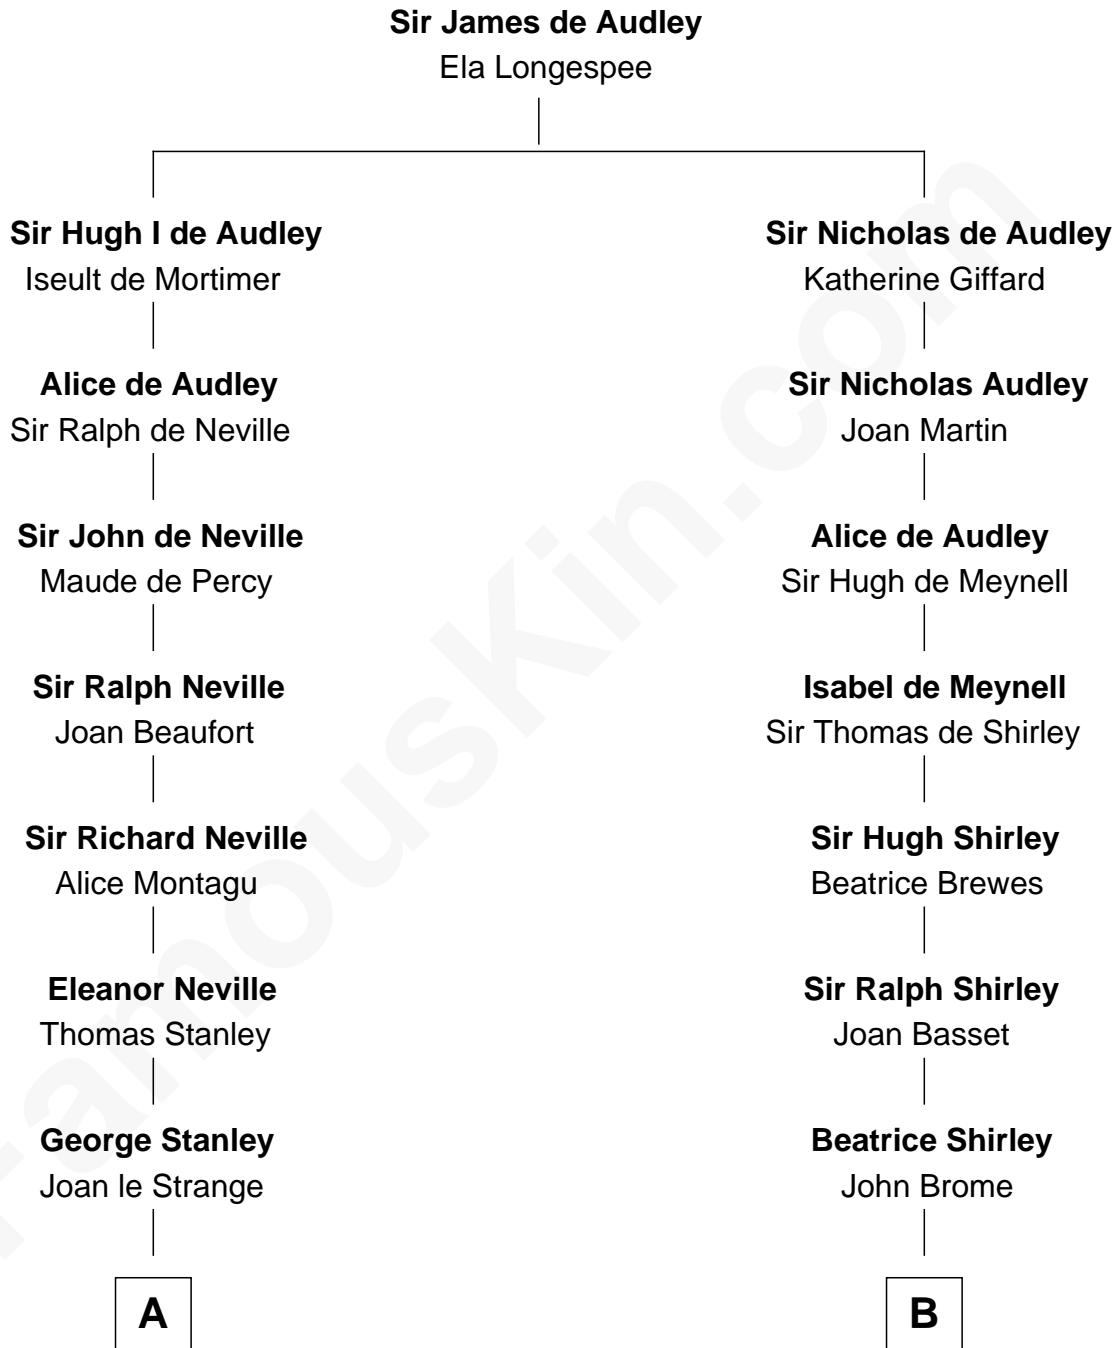

FamousKin.com
Relationship Chart of
Franklin D. Roosevelt
32nd U.S. President

19th cousin 2 times removed of
Eugene Foss
45th Governor of Massachusetts

C

Rebecca Smith

John Aspinwall

John Aspinwall

Susan Howland

Mary Rebecca Aspinwall

Isaac Daniel Roosevelt

James Roosevelt

Sara Delano

Franklin D. Roosevelt

32nd U.S. President

D

Amanda Bangs

Samuel Bartlett Foss

George Edmund Foss

Marcia Cordelia Noble

Eugene Foss

45th Governor of Massachusetts

FamousKin.com