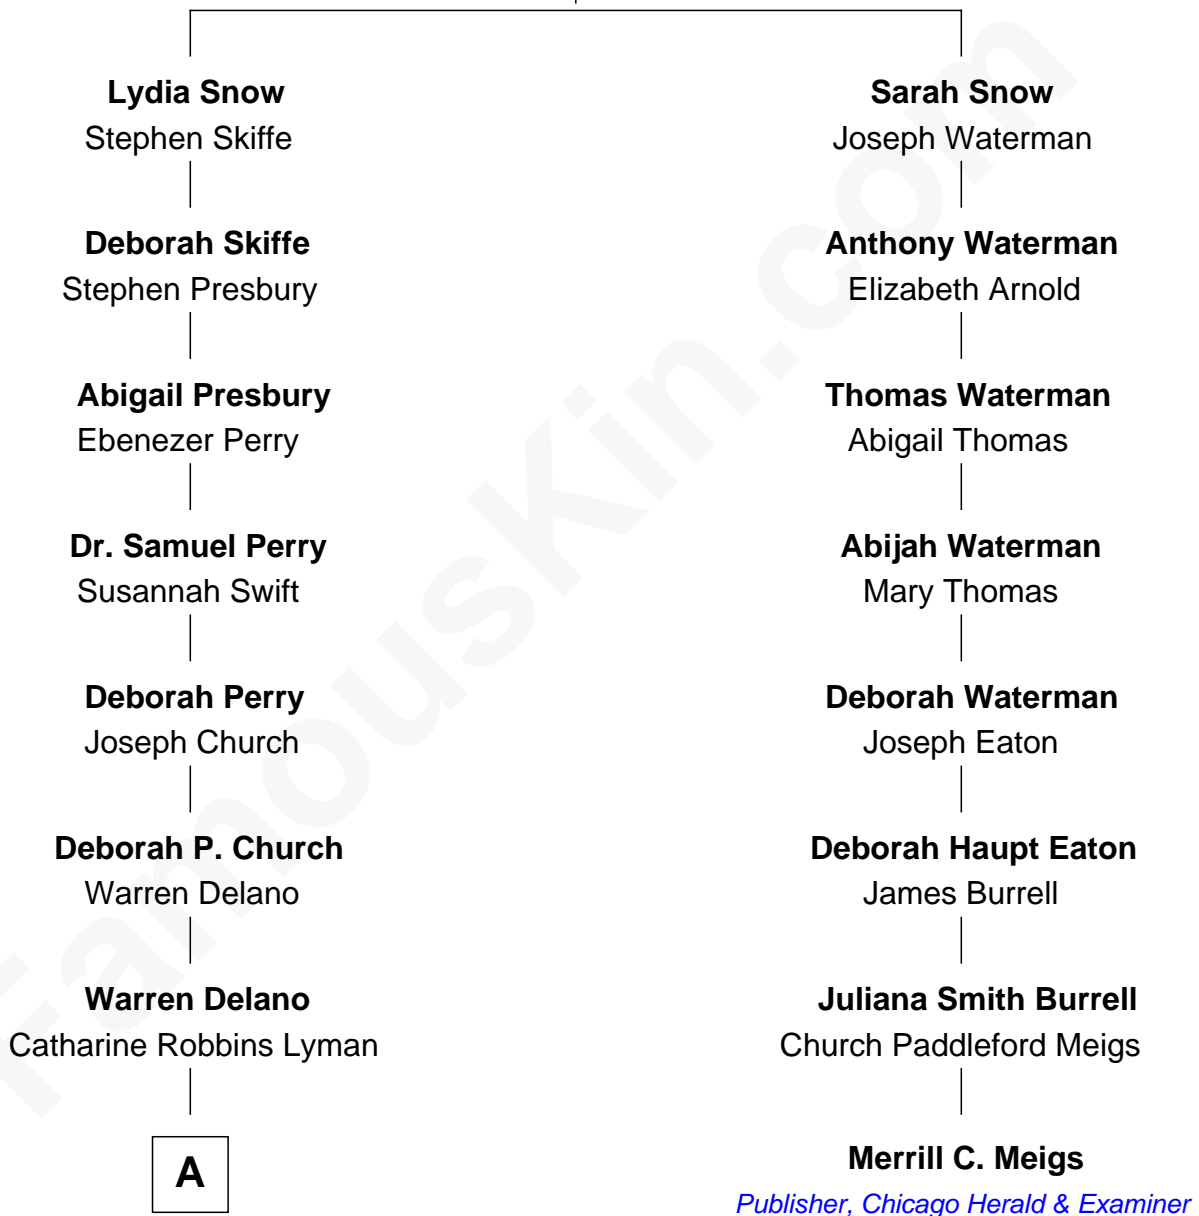

FamousKin.com
Relationship Chart of
Franklin D. Roosevelt
32nd U.S. President

7th cousin 1 time removed of

Merrill C. Meigs
Publisher, Chicago Herald & Examiner

Anthony Snow
 Abigail Warren

A

—
Sara Delano
James Roosevelt

—
Franklin D. Roosevelt
32nd U.S. President

FamousKin.com